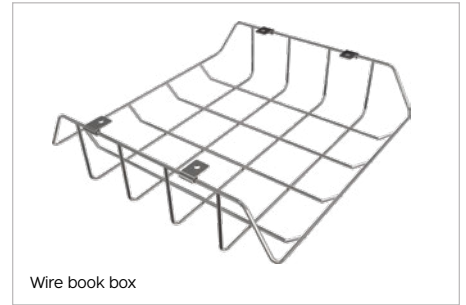

# HIERARCHY SHAPES DESK

Configurable Student Desk System

Shape up your classroom.

Virtually endless configurations let you create custom layouts.

MOORECO™

## HIERARCHY SHAPES DESK

- Shape up your classroom. Virtually endless configurations let you create custom layouts.
- Hierarchy Shapes Desk brings simplicity and functionality in a customizable package made to fit any classroom or study setting.
- Offering quick and easy assembly, numerous group configurations, height adjustability, and custom laminates.
- Join the Hierarchy Shapes Desk together in a number of ways to fit your needs. The highly versatile table's ergonomic shape provides flexibility and workspace comfort. Allows easy left- or right-hand seating.
- Available in two sizes (standard and large) with scratch resistant 1-1/4" thick HPL top and T-mold edge banding. Available in standard and custom laminates and edge bands.
- Powder-coated steel legs are height adjustable from 22" to 32"H in 1" increments, and designed for quick assembly. Available in black or platinum. Legs include floor safe glides, or choose optional casters for easy pod configuration.
- Youth height legs available for 12" to 18" height adjustment. Standing height legs available for 27" to 42" height adjustment.
- Twelve year limited warranty. Patented design. SCS Indoor Advantage Gold Certified.