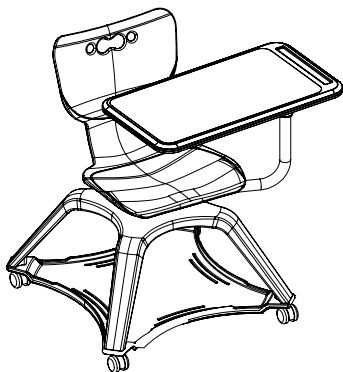

PART NO.	DESCRIPTION	DIMENSIONS	SHIP WT.
HIERARCHY 5-STAR STOOL			
53512-XXXX-NA-HC	No Arms - Hard Casters	37.5" - 47.5"H x 24"W x 24"D	24 lbs
53512-XXXX-NA-SC	No Arms - Soft Casters	37.5" - 47.5"H x 24"W x 24"D	24 lbs
53512-XXXX-NA-GL	No Arms - Glides	37.5" - 47.5"H x 24"W x 24"D	24 lbs
53512-XXXX-WA-HC	With Arms - Hard Casters	37.5" - 47.5"H x 24"W x 24"D	25 lbs
53512-XXXX-WA-SC	With Arms - Soft Casters	37.5" - 47.5"H x 24"W x 24"D	25 lbs
53512-XXXX-WA-GL	With Arms - Glides	37.5" - 47.5"H x 24"W x 24"D	25 lbs

PART NO.	DESCRIPTION	DIMENSIONS	SHIP WT.
HIERARCHY ROCKER CHAIR			
54715-1-XXXX-NA-PL	No Arms - 14" (Platinum)	25.3"H x 19.1"W x 19.1"D	14 lbs
54716-1-XXXX-NA-PL	No Arms - 16" (Platinum)	30.5"H x 22.8"W x 23.6"D	15 lbs
54717-1-XXXX-NA-PL	No Arms - 18" (Platinum)	32.5"H x 22.8"W x 23.6"D	16 lbs
54716-1-XXXX-WA-PL	With Arms - 16" (Platinum)	31.3"H x 26.4"W x 23.6"D	17 lbs
54717-1-XXXX-WA-PL	With Arms - 18" (Platinum)	33.3"H x 26.4"W x 23.6"D	18 lbs