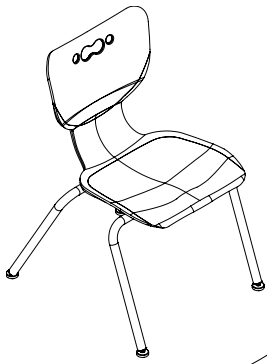

PART NO.	DESCRIPTION	DIMENSIONS	SHIP WT.
HIERARCHY 5-STAR STOOL			
53512-XXXX-NA-HC	No Arms - Hard Casters	37.5" - 47.5"H x 24"W x 24"D	24 lbs
53512-XXXX-NA-SC	No Arms - Soft Casters	37.5" - 47.5"H x 24"W x 24"D	24 lbs
53512-XXXX-NA-GL	No Arms - Glides	37.5" - 47.5"H x 24"W x 24"D	24 lbs
53512-XXXX-WA-HC	With Arms - Hard Casters	37.5" - 47.5"H x 24"W x 24"D	25 lbs
53512-XXXX-WA-SC	With Arms - Soft Casters	37.5" - 47.5"H x 24"W x 24"D	25 lbs
53512-XXXX-WA-GL	With Arms - Glides	37.5" - 47.5"H x 24"W x 24"D	25 lbs

PART NO.	DESCRIPTION	DIMENSIONS	SHIP WT.
HIERARCHY ROCKER CHAIR			
54715-1-XXXX-NA-PL	No Arms - 14" (Platinum)	25.3"H x 19.1"W x 19.1"D	14 lbs
54716-1-XXXX-NA-PL	No Arms - 16" (Platinum)	30.5"H x 22.8"W x 23.6"D	15 lbs
54717-1-XXXX-NA-PL	No Arms - 18" (Platinum)	32.5"H x 22.8"W x 23.6"D	16 lbs
54716-1-XXXX-WA-PL	With Arms - 16" (Platinum)	31.3"H x 26.4"W x 23.6"D	17 lbs
54717-1-XXXX-WA-PL	With Arms - 18" (Platinum)	33.3"H x 26.4"W x 23.6"D	18 lbs