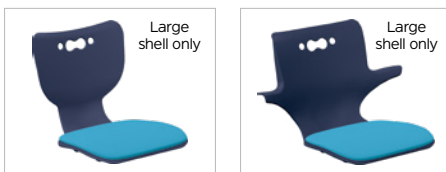

Cantilever Base:

- Heavy gauge chrome or platinum steel C-frame base with nylon floor glides
- Chair available in 14", 16", or 18" seat heights
- Nylon bumpers protect desktop surface when storing chair on desk

5-Star Base:

- Black plastic 5-star base with 2" hard or soft casters or glides
- Chair seat adjusts from 16-½" to 21-½"H
- Stool seat adjusts from 23" to 33"H; includes adjustable footrest

Rocker Base:

- Heavy gauge platinum rocker base with floor-safe nylon glides
- Available in 14", 16", or 18" seat heights

Enroll® Base:

- Plastic base with 2" casters and storage compartment
- Available with hard casters, soft casters, or glides
- Tablet arm with cup holder, tablet arm, porcelain steel tablet arm with cup holder, porcelain steel tablet arm, no tablet arm

Options

- Shell available in all standard colors
- Custom shell colors available (MOQ applies)
- Upholstered seat pad through our graded-in program (available on large shell only)

SHELL OPTIONS:

PART NO.	DESCRIPTION	DIMENSIONS	SHIP WT.
HIERARCHY 4-LEG CHAIR			
53312-1-XXXX-NA-CH	No Arms - 12" Chrome Base	24"H x 16"W x 17"D	7 lbs
53314-1-XXXX-NA-CH	No Arms - 14" Chrome Base	25.5"H x 17"W x 17.5"D	8 lbs
53316-1-XXXX-NA-CH	No Arms - 16" Chrome Base	31.8"H x 18.5"W x 20.3"D	11 lbs
53318-1-XXXX-NA-CH	No Arms - 18" Chrome Base	33.5"H x 18.8"W x 22"D	12 lbs
53312-1-XXXX-NA-PL	No Arms - 12" Platinum Base	24"H x 16"W x 17"D	7 lbs
53314-1-XXXX-NA-PL	No Arms - 14" Platinum Base	25.5"H x 17"W x 17.5"D	8 lbs
53316-1-XXXX-NA-PL	No Arms - 16" Platinum Base	31.8"H x 18.5"W x 20.3"D	11 lbs
53318-1-XXXX-NA-PL	No Arms - 18" Platinum Base	33.5"H x 18.8"W x 22"D	12 lbs
53316-1-XXXX-WA-CH	With Arms - 16" Chrome Base	31.8"H x 18.5"W x 20.3"D	12 lbs
53318-1-XXXX-WA-CH	With Arms - 18" Chrome Base	33.5"H x 18.8"W x 22"D	13 lbs
53316-1-XXXX-WA-PL	With Arms - 16" Platinum Base	31.8"H x 18.5"W x 20.3"D	12 lbs
53318-1-XXXX-WA-PL	With Arms - 18" Platinum Base	33.5"H x 18.8"W x 22"D	13 lbs