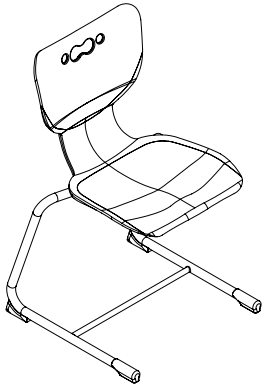

PART NO.	DESCRIPTION	DIMENSIONS	SHIP WT.
HIERARCHY 5-STAR STOOL			
53512-XXXX-NA-HC	No Arms - Hard Casters	37.5" - 47.5"H x 24"W x 24"D	24 lbs
53512-XXXX-NA-SC	No Arms - Soft Casters	37.5" - 47.5"H x 24"W x 24"D	24 lbs
53512-XXXX-NA-GL	No Arms - Glides	37.5" - 47.5"H x 24"W x 24"D	24 lbs
53512-XXXX-WA-HC	With Arms - Hard Casters	37.5" - 47.5"H x 24"W x 24"D	25 lbs
53512-XXXX-WA-SC	With Arms - Soft Casters	37.5" - 47.5"H x 24"W x 24"D	25 lbs
53512-XXXX-WA-GL	With Arms - Glides	37.5" - 47.5"H x 24"W x 24"D	25 lbs

PART NO.	DESCRIPTION	DIMENSIONS	SHIP WT.
HIERARCHY ROCKER CHAIR			
54715-1-XXXX-NA-PL	No Arms - 14" (Platinum)	25.3"H x 19.1"W x 19.1"D	14 lbs
54716-1-XXXX-NA-PL	No Arms - 16" (Platinum)	30.5"H x 22.8"W x 23.6"D	15 lbs
54717-1-XXXX-NA-PL	No Arms - 18" (Platinum)	32.5"H x 22.8"W x 23.6"D	16 lbs
54716-1-XXXX-WA-PL	With Arms - 16" (Platinum)	31.3"H x 26.4"W x 23.6"D	17 lbs
54717-1-XXXX-WA-PL	With Arms - 18" (Platinum)	33.3"H x 26.4"W x 23.6"D	18 lbs