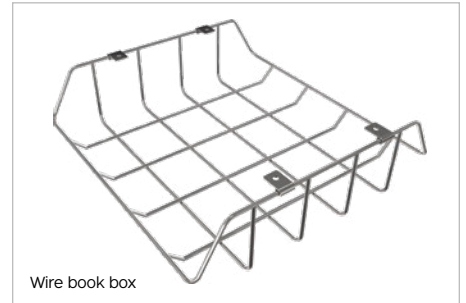

HIERARCHY FENDER

by MooreCo Configurable Student Desk System

The desk that rocks.

Innovative shape and curves create countless configurations.

MOORECO™

Casters

Pack hook

Wire book box

HIERARCHY FENDER BY MOORECO DESK

- The desk that rocks. Innovative shape and curves create countless configurations.
- The Hierarchy Fender by MooreCo Desk brings simplicity and functionality in a customizable package made to fit any classroom or study setting.
- Offering quick and easy assembly, numerous group configurations, height adjustability, and custom laminates.
- Join the desks together in a number of ways to fit your needs. The highly versatile table's ergonomic shape provides flexibility and workspace comfort.
- Features a scratch resistant 1-1/4" thick HPL top available in two sizes (standard and large) with T-mold edge banding. Standard and custom laminates and edge bands available.
- Powder-coated steel legs are height adjustable from 22" to 32"H, and are designed for quick and easy assembly. Available in black or platinum. Legs include floor safe glides, or choose optional casters for easy pod configuration.
- Youth height legs available for 12" to 18" height adjustment. Standing height legs available for 27" to 42" height adjustment.
- Twelve year limited warranty.
- SCS Indoor Advantage Gold Certified.