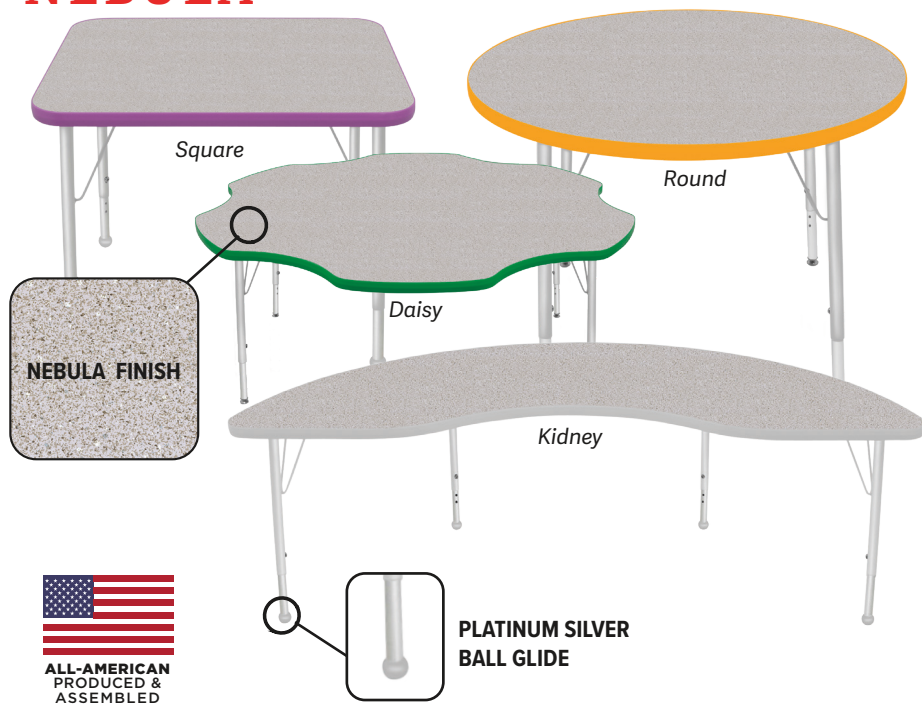

ACTIVITY TABLES

Our Activity Tables are durable, safe, and attractive. BOTH the table top AND bottom offer a tough Thermally Fused Laminate. Stain-resistant and easy to clean, yet hard enough to resist dings and chips. ECO-certified 1-1/8" thick composite core. Smooth, wrap-around T-mold trim, with 1-1/2" polypropylene Platinum Silver ball glides (or self-leveling nickel glides at additional cost). Powder-coated finish on 18-gauge upper legs and 16-gauge leg inserts - adjustable from 21"-30" height in 1" increments. 5-Year Limited Warranty.

NEBULA

SHAPE	CHOOSE TOP FINISH	ITEM #	CHOOSE TRIM COLOR	CHOOSE GLIDE	MEASUREMENTS	# SEATS
RECTANGLE	A	2430**	AA	AA	24"D x 30" W	4
	A	2436**	AA	AA	24"D x 36" W	4
	A	2448**	AA	AA	24"D x 48" W	4-6
	A	2472	AA	AA	24"D x 72" W	6
	A	3048**	AA	AA	30"D x 48" W	6
	A	3060	AA	AA	30"D x 60" W	6-8
	A	3072	AA	AA	30"D x 72" W	6-10
	A	3660	AA	AA	36"D x 60" W	8-10
	A	3672	AA	AA	36"D x 72" W	10
SQUARE	A	36SQ**	AA	AA	36"D x 36" W	4
	A	42SQ	AA	AA	42"D x 42" W	4-6
ROUND	A	36RN**	AA	AA	36"	4
	A	42RN	AA	AA	42"	4-6
	A	48RN	AA	AA	48"	6-8
	A	60RN	AA	AA	60"	6-8
OCTAGON	A	48OC	AA	AA	48"D x 48" W	4-8
SHAMROCK	A	48SR	AA	AA	48"D x 48" W	4-8
DAISY	A	60DS	AA	AA	60"	6
KIDNEY	A	3672K	AA	AA	36"D x 72" W	5-6
	A	4872K	AA	AA	48"D x 72" W	6-8
HORSESHOE	A	6066H	AA	AA	60"D x 66" W	6-8
SCALLOPED HORSESHOE	A	6066SH	AA	AA	60"D x 66" W	4-8
TRAPEZOID	A	2448T**	AA	AA	24"D x 48" W	2-5
	A	3060T	AA	AA	30"D x 60" W	5

Replacement table legs and plates available (see Price List)