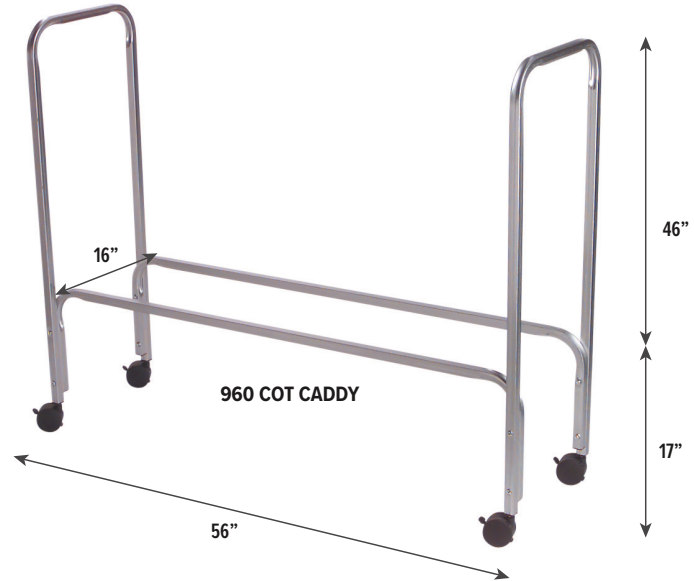

COT & MAT STORAGE

Space saving. Our 960 & 960P portable caddies are narrow enough to fit through most doorways. Cold-formed, 1" square 16-gauge steel tubing in Platinum Silver color. (4) 3" diameter twin wheel hooded locking casters. 960P also includes 3/4" thick composite core support panel, laminated on both sides, in Grey Nebula color. Panel bolts included. Our 861-14 is made of 11-gauge steel in Platinum Silver color, with two 7/16" steel rods. Limited Warranty: 10 Years on Frame, Support Panel, Wall Mount Hanger & Rods. 1 Year on Casters.

COT STORAGE

ITEM#	DESCRIPTION	MEASUREMENTS
960	PORTABLE COT CADDY Ready to Assemble	56" L x 16" W x 46" H

- Holds 20 qty. Mahar Creative Colors Cots, as well as some other brands

Cots, Cot Replacement Covers, Mats, Sheets & Blankets in all styles, colors and sizes have been discontinued.

MAT STORAGE

ITEM #	DESCRIPTION	MEASUREMENTS
960P*	PORTABLE MAT CADDY Ready to Assemble	56" L x 24" W x 46" H

- Holds up to 30 qty. 1" mats or 15 qty. 2" mats, various brands

WALL MOUNT HANGER *for cots & mats*

ITEM #	DESCRIPTION	MEASUREMENTS
861-14	WALL-MOUNT HANGER *14" OR 17" Rod Distance	26" L x 1.5" H

- Holds up to 6 qty. Mahar Creative Colors Cots, 12 qty. 1" mats or 6 qty. 2" mats, as well as some other brands