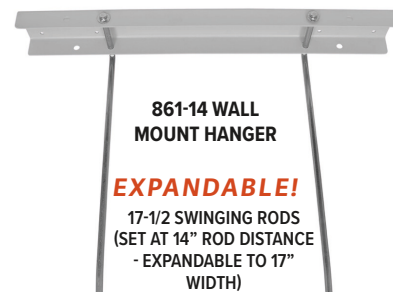

COT & MAT STORAGE

Space saving. Our 960 & 960P portable caddies are narrow enough to fit through most doorways. Cold-formed, 1" square 16-gauge steel tubing in Platinum Silver color. (4) 3" diameter twin wheel hooded locking casters. 960P also includes 3/4" thick composite core support panel, laminated on both sides, in Grey Nebula color. Panel bolts included. Our 861-14 is made of 11-gauge steel in Platinum Silver color, with two 7/16" steel rods. Limited Warranty: 10 Years on Frame, Support Panel, Wall Mount Hanger & Rods. 1 Year on Casters.

COT STORAGE

ITEM#	DESCRIPTION	MEASUREMENTS
960	PORTABLE COT CADDY Ready to Assemble	56" L x 16" W x 46" H

- Holds 20 qty. Mahar Creative Colors Cots, as well as some other brands

Cots, Cot Replacement Covers, Mats, Sheets & Blankets in all styles, colors and sizes have been discontinued.

MAT STORAGE

ITEM #	DESCRIPTION	MEASUREMENTS
960P*	PORTABLE MAT CADDY Ready to Assemble	56" L x 24" W x 46" H

- Holds up to 30 qty. 1" mats or 15 qty. 2" mats, various brands

WALL MOUNT HANGER *for cots & mats*

ITEM #	DESCRIPTION	MEASUREMENTS
861-14	WALL-MOUNT HANGER *14" OR 17" Rod Distance	26" L x 1.5" H

- Holds up to 6 qty. Mahar Creative Colors Cots, 12 qty. 1" mats or 6 qty. 2" mats, as well as some other brands