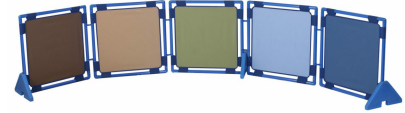

Square PlayPanel® – Set of 5 – Woodland

CF900-935 

Description

Room dividing panels serve a variety of purposes such as creating a quiet space for rest time or separating activities. This 5 panel set includes a variety of cozy earth-tone colors. The hygienic, easy-to-clean material surface is stretched over durable polystyrene pipe and fittings.

Double claws create flexible hinges to link panels together and allow for foldable storage. Six Double Claw attachments and set of PlayPanel Legs included to provide stability. <https://www.youtube.com/watch?v=7rVDGYKsiBc>