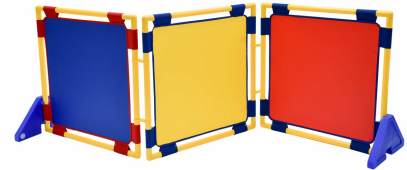

Square PlayPanel® – Set of 3 – Rainbow

CF900-507 

Description

Set of 3 primary colored room dividers serve a variety of purposes such as creating a quiet space for rest time or separating activities. Panels easily attach with included double claw clips.

The hygienic, easy to clean surface is stretched over durable plastic pipe and fittings. Panels easily fold for convenient storage when not in use. Set includes 6 double claws and set of Cantilever Legs for stability. <https://www.youtube.com/watch?v=7rVDGYKsiBc>