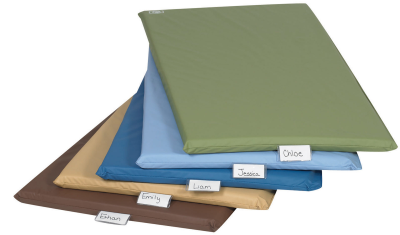

Nap Time Rest Mats – Set of 5 – Woodland

CF350-044 

Description

These cozy woodland colored rest mats will put little ones right to sleep when they curl up at rest time. The calming colored mats are durable and comfortable. Each mat measures a full 2" thick and is covered in an easy to clean material.

Mats feature inside stitching for smooth edges and a built-in clear plastic name tag holder. Set includes 1 mat in deep water blue, sky blue, sage, walnut and almond.

Additional Information

Dimensions	48 × 24 × 2 in (121.92 × 60.96 × 5.08 cm)
Warranty	3 Years
Truck Only	N
Age	Infant 0-18 Months, Toddler 18-36 Months, Preschool 3-4 Years, Kindergarten 5 Years, School Age 6 Years
Age	12 Months and up
Assembly	None Required
Brand	Children's Factory