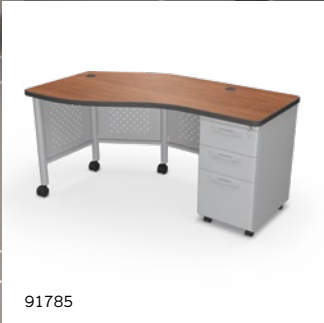

AVID MODULAR DESK SYSTEM

The most versatile desking system around.

Create the configuration that works for you.

91782

AVID MODULAR DESK SYSTEM

- The flexible and customizable design of the Avid Modular Desk System makes creating your ideal workspace a breeze.
- Available with four basic top sizes, HPL desktops (1-1/8" thick) are available in standard or custom laminates. Platinum base adds style to any space.
- Pedestals offer ample file and supply storage and include screw-on handles.
- Return desk option can be assembled as either right- or left-handed depending on your needs.
- Add the pneumatic conference end for ergonomic conference space.
- Instructor desk option is ideal for classroom and other educational settings.
- Podium available to coordinate with your Avid Desk, or stands alone.
- Optional glides available. Includes spacer to match the height of casters. A set of file cabinet glides is needed for each file cabinet/pedestal. A single pedestal desk will need a set of desk glides and file cabinet glides. A double pedestal desk will need two sets of file cabinet glides.
- SCS Indoor Advantage Gold Certified.