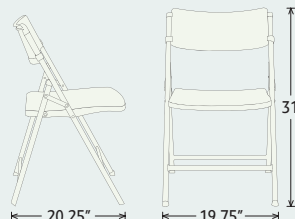

✓ Design

Modern design enhances any event.

✓ Durability

Strong 18 gauge steel frame and seat supports makes for long lasting durability.

Fits Dolly Model #DY1400
Holds 54 chairs

Fits Dolly Model #DY84 + EXT8
Holds 96 chairs

THE
**Body
Builder**
LINE

Swatches

1410 BLACK

1421 WHITE

Product Specs

Folded	40.25"H x 19.5"W x 2"D
Open	31"H x 19.75 W x 20.25"D
Seat	17.25"H x 17"W x 18"D
Back	7.5"H x 19.5"W
Product Weight	9.6 lbs.

**National
Public
Seating**