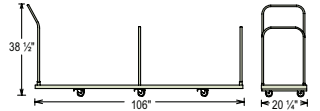

✓ Design

Modern design enhances any event.

✓ Durability

Strong 18 gauge steel frame and seat supports makes for long lasting durability.

Fits Dolly Model #DY1400
Holds 54 chairs

Fits Dolly Model #DY84 + EXT8
Holds 96 chairs

THE
**Body
Builder**
LINE

Swatches

1410 BLACK

1421 WHITE

Product Specs

Folded	40.25"H x 19.5"W x 2"D
Open	31"H x 19.75 W x 20.25"D
Seat	17.25"H x 17"W x 18"D
Back	7.5"H x 19.5"W
Product Weight	9.6 lbs.

**National
Public
Seating**