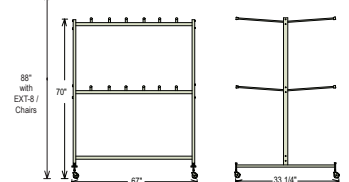

✓ Design

Modern design enhances any event.

✓ Durability

Strong 18 gauge steel frame and seat supports makes for long lasting durability.

Fits Dolly Model #DY1400
Holds 54 chairs

Fits Dolly Model #DY84 + EXT8
Holds 96 chairs

THE
**Body
Builder**
LINE

Swatches

1410 BLACK

1421 WHITE

Product Specs

Folded	40.25"H x 19.5"W x 2"D
Open	31"H x 19.75 W x 20.25"D
Seat	17.25"H x 17"W x 18"D
Back	7.5"H x 19.5"W
Product Weight	9.6 lbs.

**National
Public
Seating**