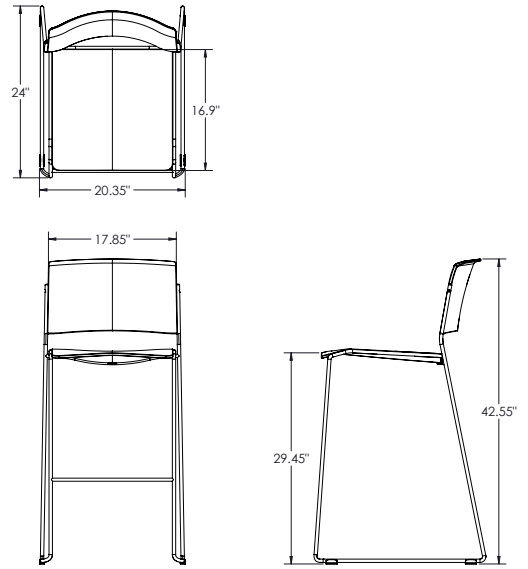

### WIRE FRAME:

Frame is constructed of four pieces of 12mm steel wire, welded and powdercoated in platinum. Four 10 gauge steel mounting plates are welded to inside of frame for attaching seat with eight M8 x 12mm screws. Chair back fits between frame and receives a total of four 4mm steel slotted spring pins which are pre-installed on frame and insert from both sides. Chair back is locked in place with one M4 x 25mm self-tapping screw inserted on each side.

### TUBE FRAME:

Frame is constructed of six pieces of 14 gauge, 0.75" steel tube, welded at joints and powdercoated in platinum. Four 10 gauge steel mounting plates are welded to inside of frame for attaching seat with eight M8 screws. Chair back fits between frame and is secured with two M4 x 25mm self-tapping screws on each side. Open ends of steel tube receive black plastic cap inserts. Stool has a 0.5" steel tube foot rest welded to legs.

### GLIDES / CASTERS:

Wire frames have four clear nylon non-marring glides that snap onto bottom of frame. Tube frame chairs have option of nylon glides or 50mm casters both of which push into plastic inserts with 11mm stems and result in the same overall seat height. Soft and Hard Casters are available.

### COMPLIANCE:

SCS Indoor Advantage Gold certified.

56577

56578

56579

56582

**DIMENSIONS:**

Base Model No.	Description	Seat Height
56577	Akt Wire Frame Chair	17.65"
56578	Akt Wire Frame Stool	29.45"
56579-GL	Akt Tube Frame Chair with Nylon Glides	17.6"
56579-SC	Akt Tube Frame Chair with Soft Casters	17.6"
56579-HC	Akt Tube Frame Chair with Hard Casters	17.6"
56582-GL	Akt Tube Frame Stool with Nylon Glides	29.4"
56582-SC	Akt Tube Frame Stool with Soft Casters	29.4"
56582-HC	Akt Tube Frame Stool with Hard Casters	29.4"