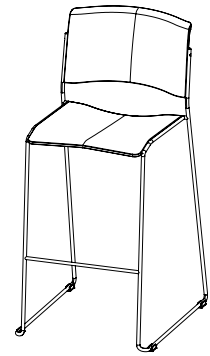

### SEAT & BACK:

Chair seat and back are comprised entirely of injection molded polypropylene.

### WIRE FRAME:

Frame is constructed of four pieces of 12mm steel wire, welded and powdercoated in platinum. Four 10 gauge steel mounting plates are welded to inside of frame for attaching seat with eight M8 x 12mm screws. Chair back fits between frame and receives a total of four 4mm steel slotted spring pins which are pre-installed on frame and insert from both sides. Chair back is locked in place with one M4 x 25mm self-tapping screw inserted on each side.

### TUBE FRAME:

Frame is constructed of six pieces of 14 gauge, 0.75" steel tube, welded at joints and powdercoated in platinum. Four 10 gauge steel mounting plates are welded to inside of frame for attaching seat with eight M8 screws. Chair back fits between frame and is secured with two M4 x 25mm self-tapping screws on each side. Open ends of steel tube receive black plastic cap inserts. Stool has a 0.5" steel tube foot rest welded to legs.

### GLIDES / CASTERS:

Wire frames have four clear nylon non-marring glides that snap onto bottom of frame. Tube frame chairs have option of nylon glides or 50mm casters both of which push into plastic inserts with 11mm stems and result in the same overall seat height. Soft and Hard Casters are available.