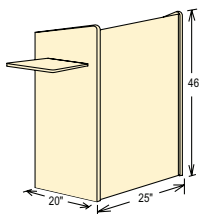

Aristocrat Floor Lectern MODEL #600

FEATURES

- Executive-style lectern - ideal for conference, training, auditorium and formal meeting rooms
- 2 built in shelves and 1 slide out shelf for AV presentation equipment
- Slide out shelf is 15"W x 16"L
- Attractive T-mold edging
- Four easy-roll casters, 2 locking
- High pressure thermal-fused laminate on a PB core
- Durable scratch resistant surface
- Ships Ready To Assemble, UPS

SIDE MOUNTED SLIDE OUT 15"Wx16"L SHELF FOR A/V PRESENTATION EQUIPMENT

SHOWN IN MAHOGANY

4 EASY ROLL CASTERS, 2 LOCKING

Now includes a new pull-out keyboard tray

COLOR OPTIONS

600

TECHNICAL SPECIFICATIONS

OVERALL DIMENSIONS	46"H x 25"W x 20"D
WEIGHT	93 lbs.
SLIDE OUT SHELF WEIGHT CAPACITY	35 lbs.
INTERIOR SHELVES	23.5"W x 18"D