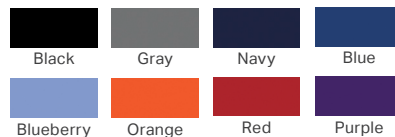

MODEL	HEIGHT	WIDTH	DEPTH	WEIGHT	F.C.
43-2247-Axxx	32"-42"	60"	36"	90 lbs	175
43-2247-Bxxx	21"-31"	60"	36"	80 lbs	175

TABLETOP LAMINATE OPTIONS

HPL (High Pressure Laminate) available upon request. Must order a minimum of 25 units in the same color.

DRY ERASE LAMINATES

Dry erase laminates are only available with Black or Gray edgeband except for White Dry Erase HPL, which is available with all edgeband color options.

EDGEBAND COLORS

LEG COLORS

OPTIONAL ACCESSORIES