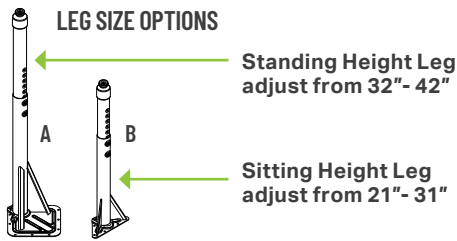

PREMIER™ SERIES RECTANGLE TABLE (60" x 36")

MADE BY  MARCO™

FEATURES

- Top constructed of 1 1/8" particleboard with thermo-fused melamine surface on top and bottom
- 3mm PVC edge banding bonded with hot-melt adhesive
- Pre-drilled holes for easy leg assembly
- Upper leg constructed of 16-gauge, 2" round steel mounted on a 12-gauge steel plate, fully coated with a powder coat finish
- Lower adjustable leg constructed of 16-gauge steel with a chrome-plated finish, tapped at 1" intervals for adjustment
- Adjustable nylon glides allow for easy floor leveling
- UL GREENGUARD GOLD Certified

MODEL	HEIGHT	WIDTH	DEPTH	WEIGHT	F.C.
43-2247-Axxx	32"-42"	60"	36"	90 lbs	175
43-2247-Bxxx	21"-31"	60"	36"	80 lbs	175

TABLETOP LAMINATE OPTIONS

HPL (High Pressure Laminate) available upon request. Must order a minimum of 25 units in the same color.