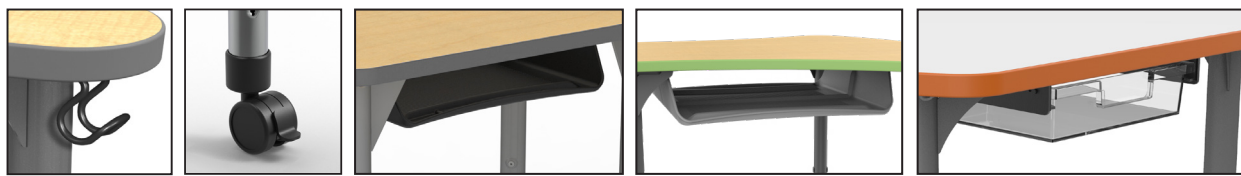

PREMIER™ SERIES RECTANGLE TABLE (60" x 36")

MADE BY  MARCO™

FEATURES

- Top constructed of 1 1/8" particleboard with thermo-fused melamine surface on top and bottom
- 3mm PVC edge banding bonded with hot-melt adhesive
- Pre-drilled holes for easy leg assembly
- Upper leg constructed of 16-gauge, 2" round steel mounted on a 12-gauge steel plate, fully coated with a powder coat finish
- Lower adjustable leg constructed of 16-gauge steel with a chrome-plated finish, tapped at 1" intervals for adjustment
- Adjustable nylon glides allow for easy floor leveling
- UL GREENGUARD GOLD Certified

MODEL	HEIGHT	WIDTH	DEPTH	WEIGHT	F.C.
43-2247-Axxx	32"-42"	60"	36"	90 lbs	175
43-2247-Bxxx	21"-31"	60"	36"	80 lbs	175

TABLETOP LAMINATE OPTIONS

HPL (High Pressure Laminate) available upon request. Must order a minimum of 25 units in the same color.

DRY ERASE LAMINATES

Dry erase laminates are only available with Black or Gray edgeband except for White Dry Erase HPL, which is available with all edgeband color options.

EDGEBAND COLORS

LEG COLORS

OPTIONAL ACCESSORIES

Backpack Hook

Locking Casters

Book Box

2-Sided Book Box

Makerspace Tray Mount Kit
Not available on desks 54" in length or larger.

LEAD-TIME: All models and colors listed with (Standard) tops ship within 1-2 weeks. All models and colors listed with (Markerboard) or (HPL) tops ship within 2-4 weeks (HPL orders must have a minimum of 25 units in the same color). To ship in 1-2 weeks, all products on a purchase order must be 2-week lead-time models or less. If any item on a purchase order is not considered a 2-week lead-time item or less, the entire order will ship at the time the longest lead-time item is available. To ship in 2-4 weeks, all products on a purchase order must be 4-week lead-time models or less. If any item on a purchase order is not considered a 4-week lead-time item or less, the entire order will ship at the time the longest lead-time item is available.