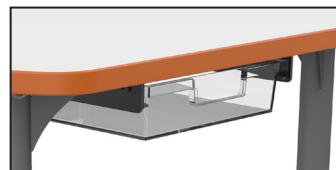

## FEATURES

- Top constructed of 1 1/8" particleboard with thermo-fused melamine surface on top and bottom
- 3mm PVC edge banding bonded with hot-melt adhesive
- Pre-drilled holes for easy leg assembly
- Upper leg constructed of 16-gauge, 2" round steel mounted on a 12-gauge steel plate, fully coated with a powder coat finish
- Lower adjustable leg constructed of 16-gauge steel with a chrome-plated finish, tapped at 1" intervals for adjustment
- Adjustable nylon glides allow for easy floor leveling
- UL GREENGUARD GOLD Certified

## OPTIONAL ACCESSORIES

Backpack Hook

Locking Casters

Book Box

2-Sided Book Box

Makerspace Tray Mount Kit  
Not available on desks 54" in length or larger.

**LEAD-TIME:** All models and colors listed with (Standard) tops ship within 1-2 weeks. All models and colors listed with (Markerboard) or (HPL) tops ship within 2-4 weeks (HPL orders must have a minimum of 25 units in the same color). To ship in 1-2 weeks, all products on a purchase order must be 2-week lead-time models or less. If any item on a purchase order is not considered a 2-week lead-time item or less, the entire order will ship at the time the longest lead-time item is available. To ship in 2-4 weeks, all products on a purchase order must be 4-week lead-time models or less. If any item on a purchase order is not considered a 4-week lead-time item or less, the entire order will ship at the time the longest lead-time item is available.