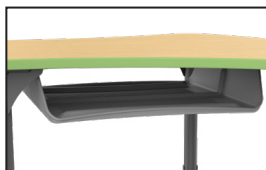

## OPTIONAL ACCESSORIES

Backpack Hook

Locking Casters

Book Box

2-Sided Book Box

Makerspace Tray Mount Kit  
Not available on desks 54" in length or larger.

**LEAD-TIME:** All models and colors listed with (Standard) tops ship within 1-2 weeks. All models and colors listed with (Markerboard) or (HPL) tops ship within 2-4 weeks (HPL orders must have a minimum of 25 units in the same color). To ship in 1-2 weeks, all products on a purchase order must be 2-week lead-time models or less. If any item on a purchase order is not considered a 2-week lead-time item or less, the entire order will ship at the time the longest lead-time item is available. To ship in 2-4 weeks, all products on a purchase order must be 4-week lead-time models or less. If any item on a purchase order is not considered a 4-week lead-time item or less, the entire order will ship at the time the longest lead-time item is available.