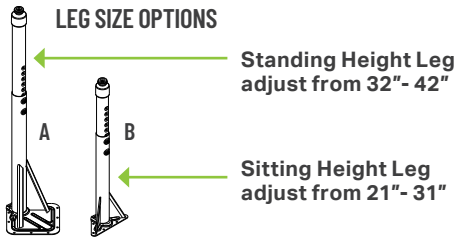

# PREMIER™ SERIES 48" SQUARE TABLE

MADE BY  MARCO™

## FEATURES

- Top constructed of 1 1/8" particleboard with thermo-fused melamine surface on top and bottom
- 3mm PVC edge banding bonded with hot-melt adhesive
- Pre-drilled holes for easy leg assembly
- Upper leg constructed of 16-gauge, 2" round steel mounted on a 12-gauge steel plate, fully coated with a powder coat finish
- Lower adjustable leg constructed of 16-gauge steel with a chrome-plated finish, tapped at 1" intervals for adjustment
- Adjustable nylon glides allow for easy floor leveling
- UL GREENGUARD GOLD Certified

MODEL	HEIGHT	WIDTH	DEPTH	WEIGHT	F.C.
43-2216-Axxx	32"-42"	48"	48"	110 lbs	175
43-2216-Bxxx	21"-31"	48"	48"	110 lbs	175