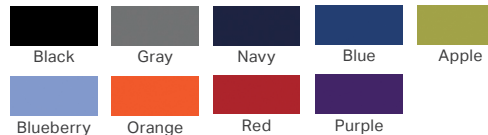

## TABLETOP LAMINATE OPTIONS

HPL (High Pressure Laminate) available upon request. Must order a minimum of 25 units in the same color.

## DRY ERASE LAMINATES

Dry erase laminates are only available with Black or Gray edgeband except for White Dry Erase HPL, which is available with all edgeband color options.

## EDGEBAND COLORS

## LEG COLORS