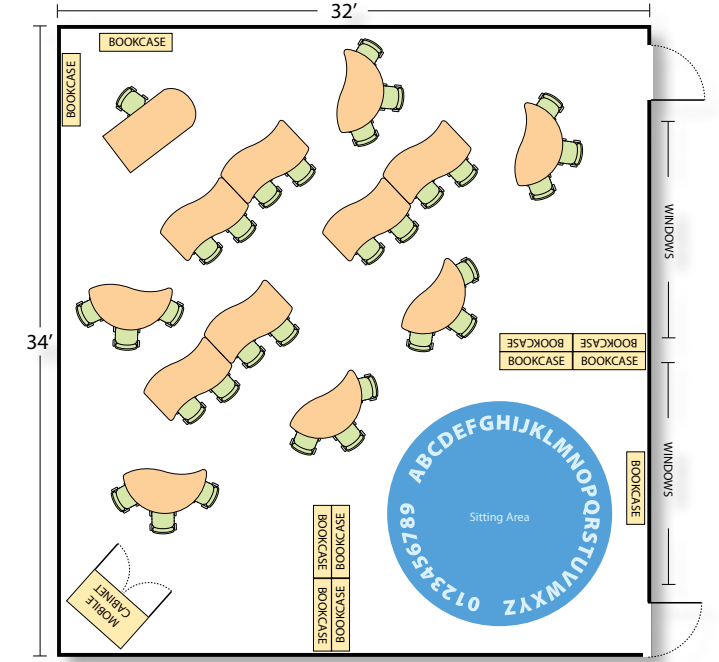

Classroom 4 - Arrangement D:
6 - 36" x 60" Slide tables   30 - Student Chairs
6 - 60" Nest tables   1 - Teacher's Desk & Chair