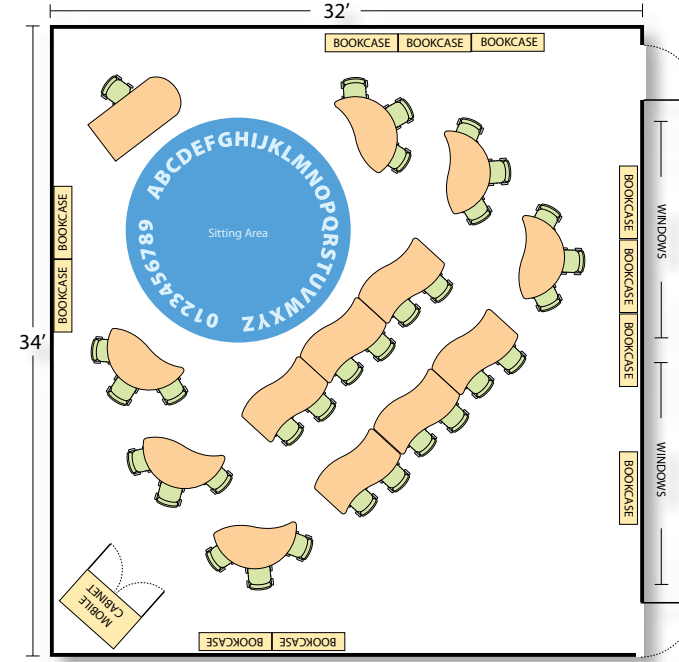

Classroom 4 - Arrangement C:
6 - 36" x 60" Slide tables   30 - Student Chairs
6 - 60" Nest tables   1 - Teacher's Desk & Chair