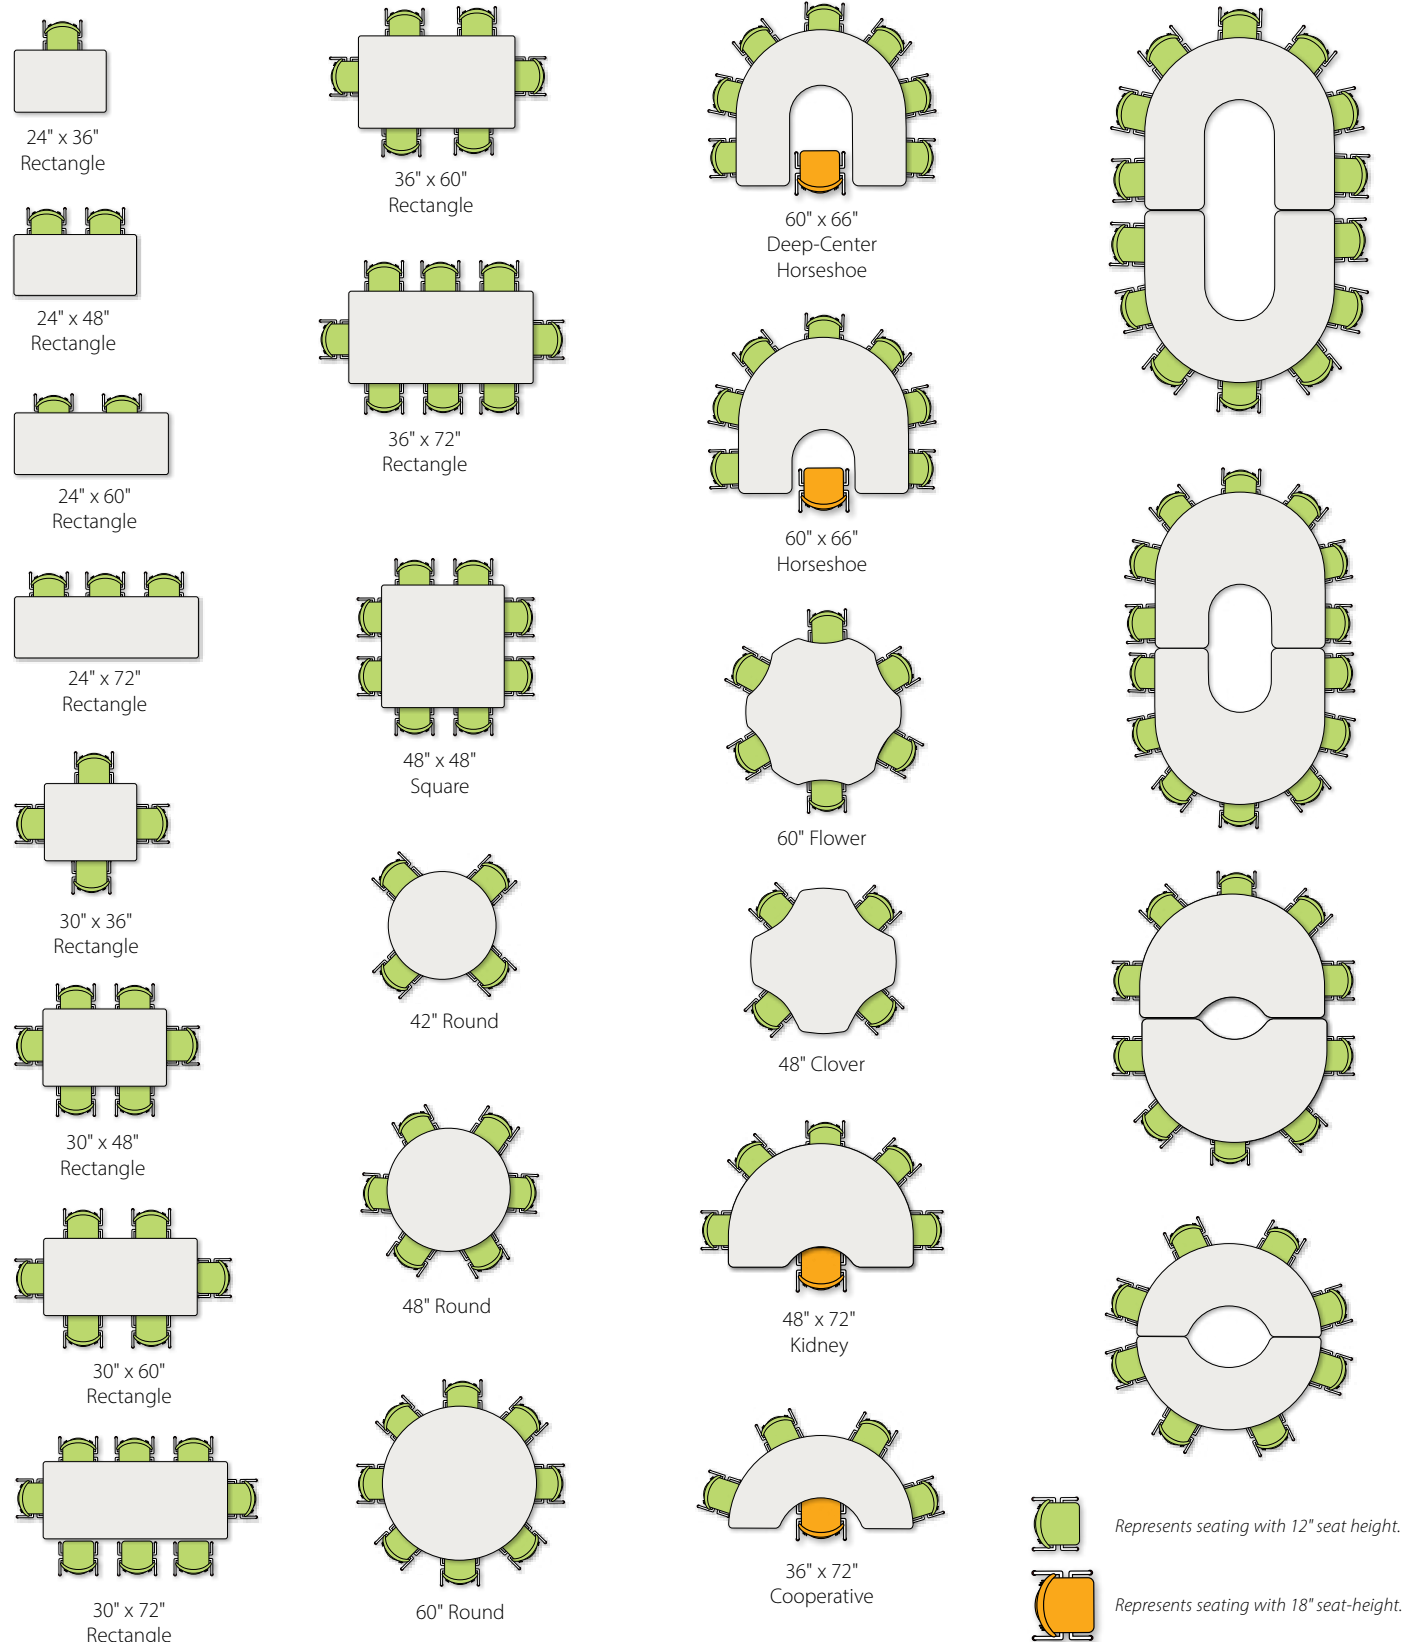

Colorful Creations

Virco offers a selection of matching seat to banding colors and banding to laminate colors to help create a playful environment for young children.

Sato Elementary School | Portland, OR

Traditional Table Shapes

Virco traditional table shapes are available in a variety of sizes that feature both standard and call-out seating to meet your classroom's needs. Whether you prefer individual that encourage collaborative learning, or a mix of both, Virco's traditional shapes can help you create the right early learning environment for your students.