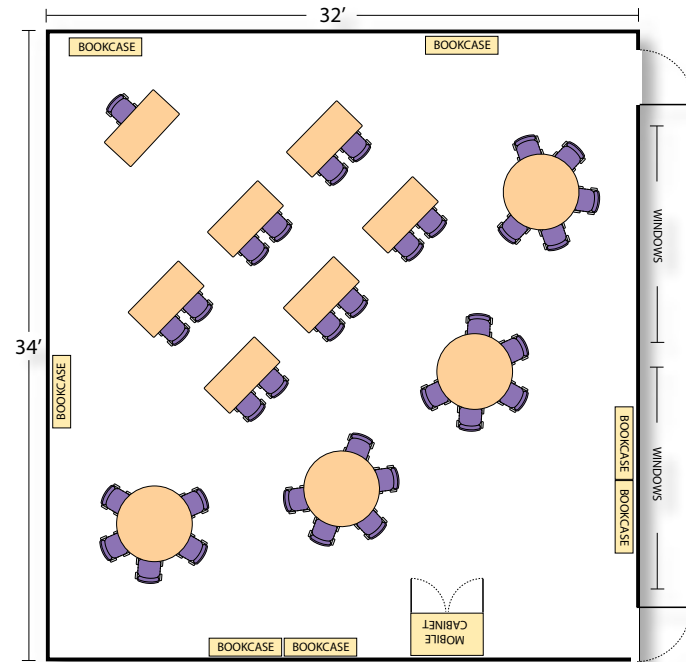

Classroom Layout Ideas

Virco's wide variety of table options allows you to customize your classroom and helps you create an early learning environment that fits your needs. Whether you prefer traditional tops, playful shapes, or a mix of each, Virco's tables can be arranged and rearranged to make your classroom your own. With so many table options to choose from, possible classroom layouts are endless; we designed some creative ideas on how to arrange an early learning classroom.

Our tables are designed to allow flexible classroom configurations that can be easily rearranged to suit the lesson or activity at hand. Activity Table Arrangements A, B, C, and D on page 21, illustrate how the same classroom furniture can be reconfigured to create diverse learning environments.

Classroom 1
6 - 24" x 48" Rectangle tables   32 - Student Chairs
4 - 48" Round tables   1 - Teacher's Desk & Chair