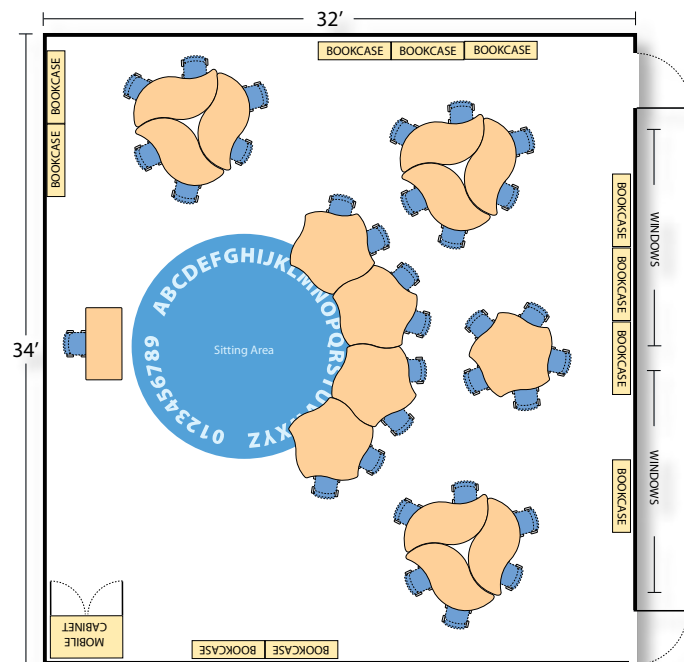

Classroom 2
9 - 30" x 60" Leaf tables   31 - Student Chairs
5 - 54" Pinwheel tables   1 - Teacher's Desk & Chair