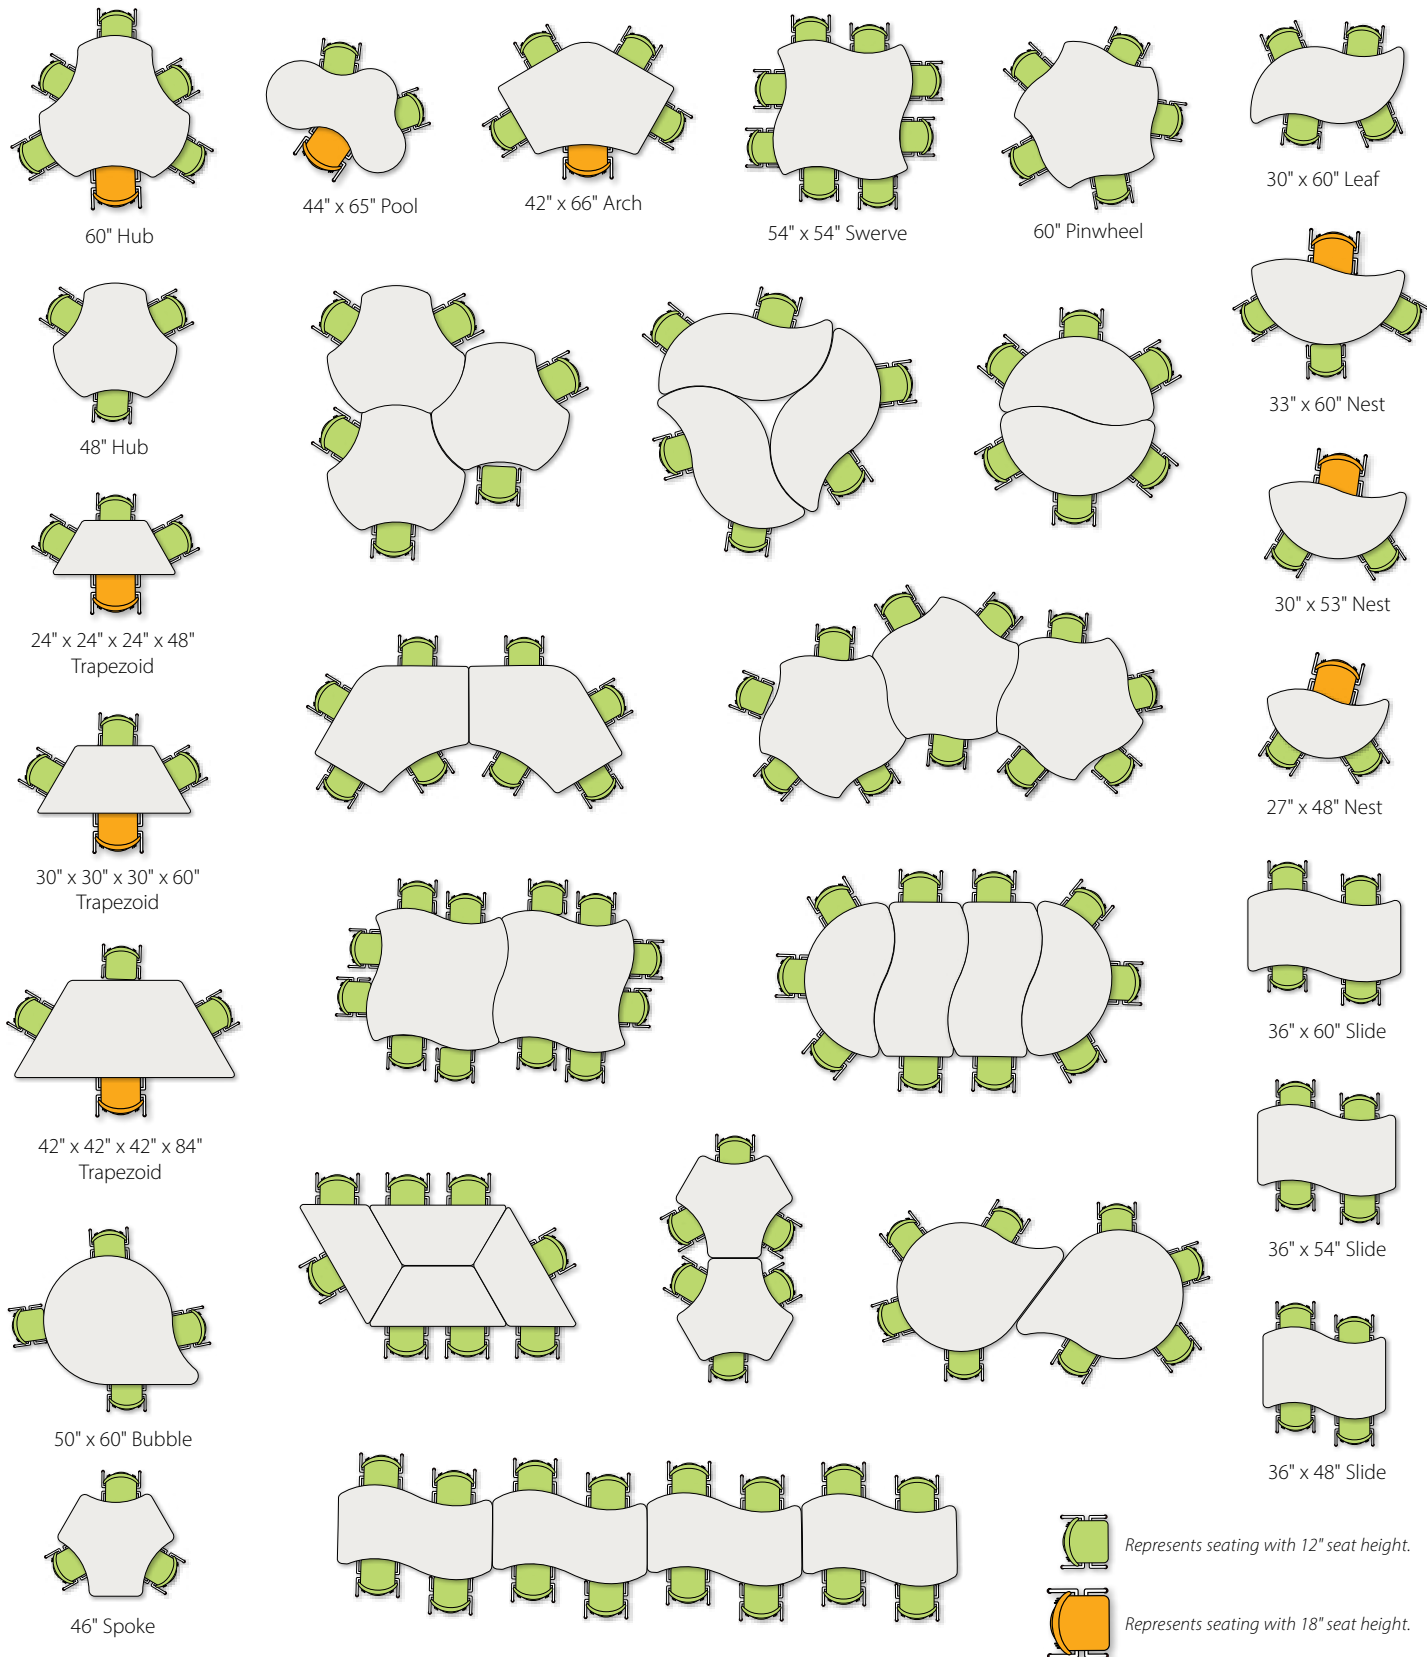

Playful Table Shapes

Virco's collection of playful table shapes allow you to mix and match to create a one-of-a-kind early learning environment. Engage students with new and interesting shapes by arranging tables into unique and collaborative designs.