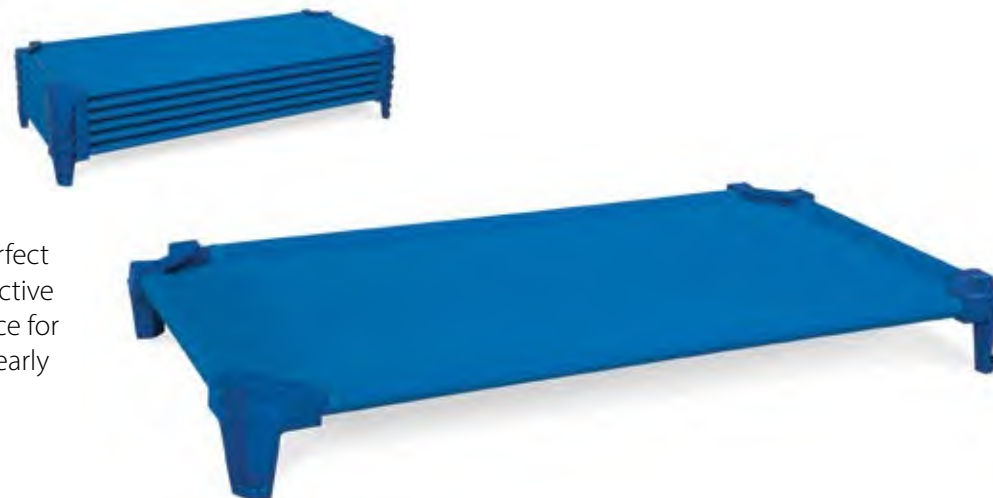

Quiet Time

Our early childhood cots are perfect for resting or napping after an active day, making them an ideal choice for daycare, kindergarten, or other early childhood settings.