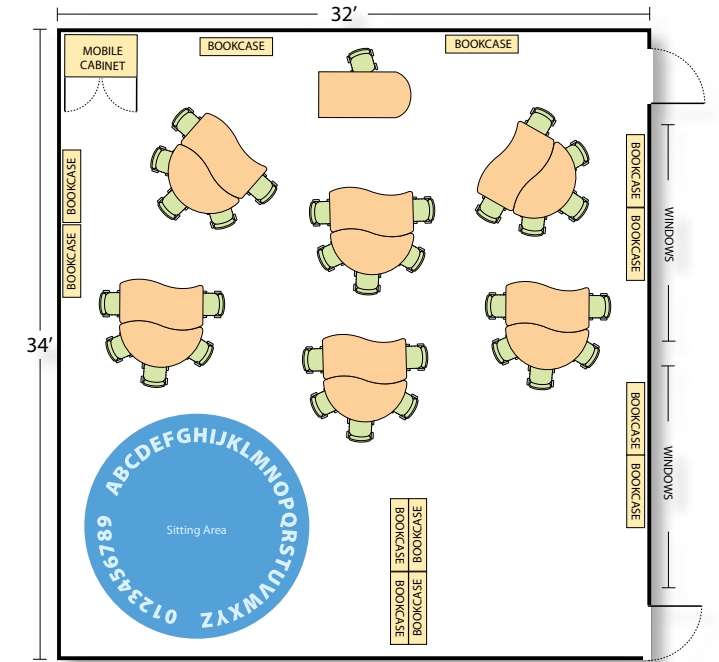

Classroom 4 - Arrangement B:
6 - 36" x 60" Slide tables   30 - Student Chairs
6 - 60" Nest tables   1 - Teacher's Desk & Chair