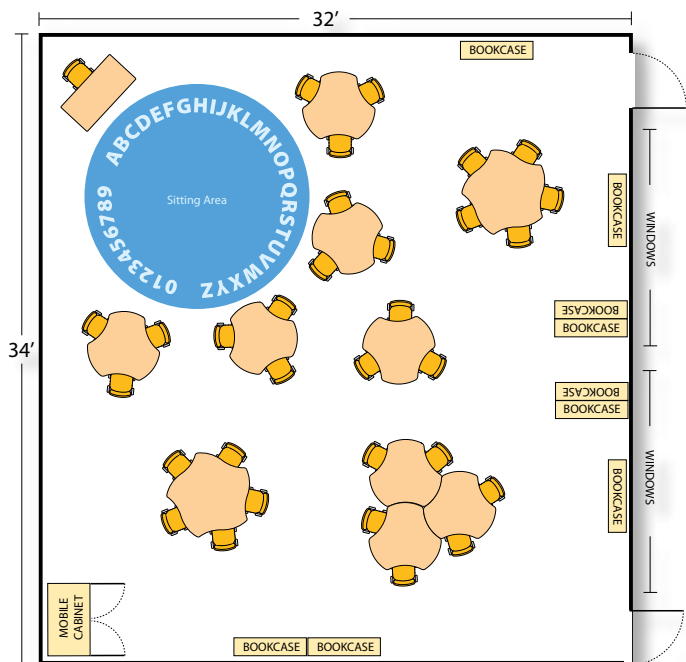

Our tables are designed to allow flexible classroom configurations that can be easily rearranged to suit the lesson or activity at hand. Activity Table Arrangements A, B, C, and D on page 21, illustrate how the same classroom furniture can be reconfigured to create diverse learning environments.

Classroom 1
 6 - 24" x 48" Rectangle tables 32 - Student Chairs
 4 - 48" Round tables 1 - Teacher's Desk & Chair

Classroom 4 - Arrangement A:
 6 - 36" x 60" Slide tables 30 - Student Chairs
 6 - 60" Nest tables 1 - Teacher's Desk & Chair

Classroom 4 - Arrangement B:
 6 - 36" x 60" Slide tables 30 - Student Chairs
 6 - 60" Nest tables 1 - Teacher's Desk & Chair

Classroom 2
 9 - 30" x 60" Leaf tables 31 - Student Chairs
 5 - 54" Pinwheel tables 1 - Teacher's Desk & Chair