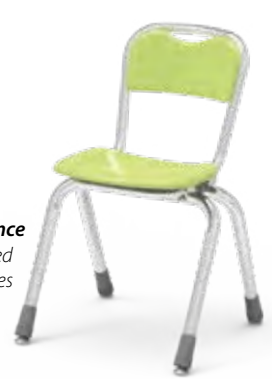

Hard Plastic Seating

Virco also offers an alternative to soft plastic with the 3000 and Telos Series made with a durable and environmentally friendly material.

3000 Series

12" and 14" seat height

Fresh and Durable - The 3000 Series is constructed of colorfast, scratch-resistant and flame proof hard plastic.

Telos® Series

12" and 14" seat height

Long-Lasting Performance - Telos features a contoured seat and back that provides outstanding comfort.

Healthy Movement

Sitting Still Does Not Equal Paying Attention

Research has shown that gentle movement in the classroom setting is good for the body and stimulates the mind. Dynamic movement in a rocker can reduce fidgeting and encourage child engagement.