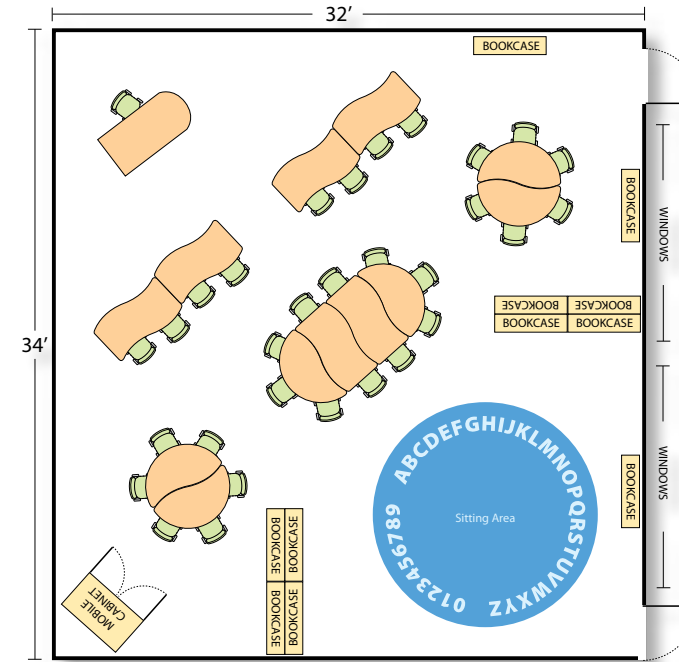

Classroom 4 - Arrangement A:
6 - 36" x 60" Slide tables   30 - Student Chairs
6 - 60" Nest tables   1 - Teacher's Desk & Chair