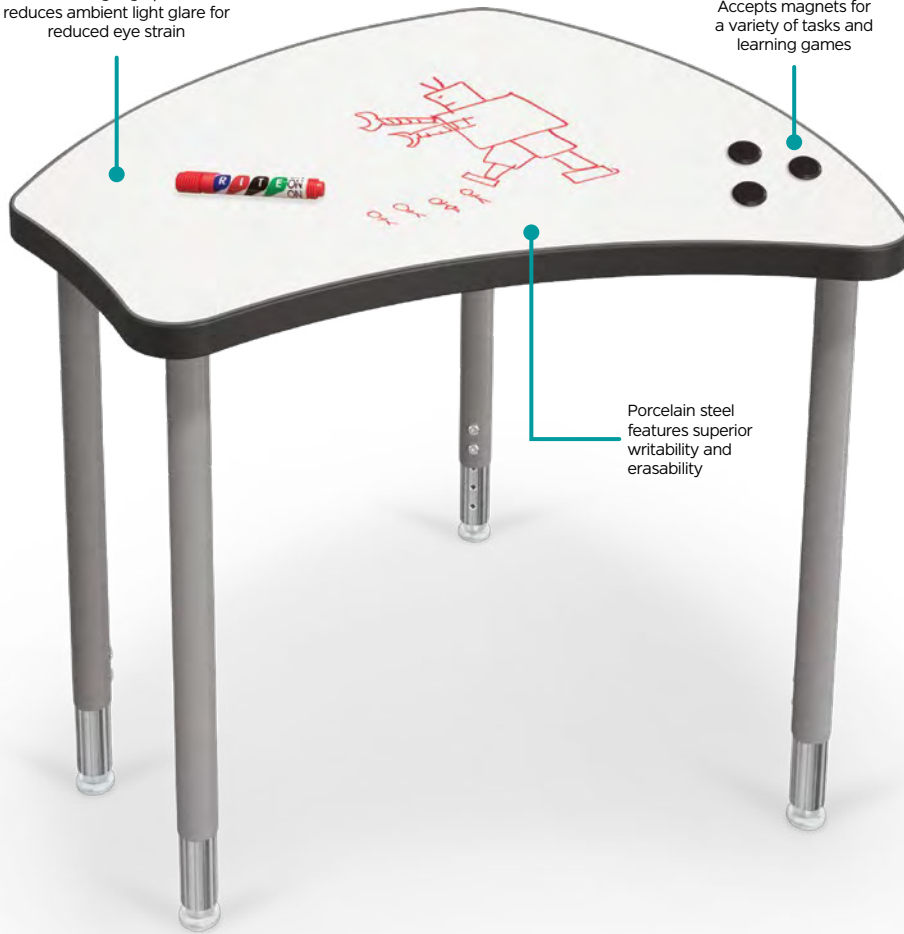

Accepts magnets for a variety of tasks and learning games

Porcelain steel features superior writability and erasability

HIERARCHY SHAPES DESK + PORCELAIN STEEL TOP

- Only available from MooreCo. Upgrade to porcelain steel top for more comfortable and durable performance.
- Upgrade your Hierarchy Shapes Desk with a superior porcelain steel top for more comfortable and durable performance, available exclusively from MooreCo.
- Porcelain steel whiteboard provides space for doodling, jotting down notes and ideas, and brainstorming. Surface accepts magnets for even more versatility.
- Porcelain reduces ambient reflection and glare over standard HPL markerboard, providing a more comfortable to use writing surface. Porcelain also has superior erasability, and comes with a lifetime guarantee.
- Tests show our 24-gauge porcelain is more than twice as hard, and twice as scratch-resistant as laminate, reducing dents, dings, and other damage. Surface is also 5.5 times more wear-resistant than laminate.
- Erasability is more than twice as good on a porcelain surface versus laminate dry erase surface when both surfaces are new, and holds up to use, showing better erasability over time.
- Porcelain resists delamination, keeping dry erasability intact for the life of the desk.
- Comes with molded polypropylene edge banding in black only. Edge is slightly raised for a fully encapsulated top, ensuring steel will not rust.
- Powder-coated steel legs are height adjustable and are available in black or platinum. Legs include floor safe glides, or choose optional casters for easy pod configuration.
- Standard legs adjust from 22" to 32"H. Ask about youth height legs for younger users (12" to 18"H) or standing height legs that adjust from 27" to 42"H for standing work or use with a stool.
- All desks meet or exceed ANSI/BIFMA testing requirements. SCS Indoor Advantage Gold Certified.