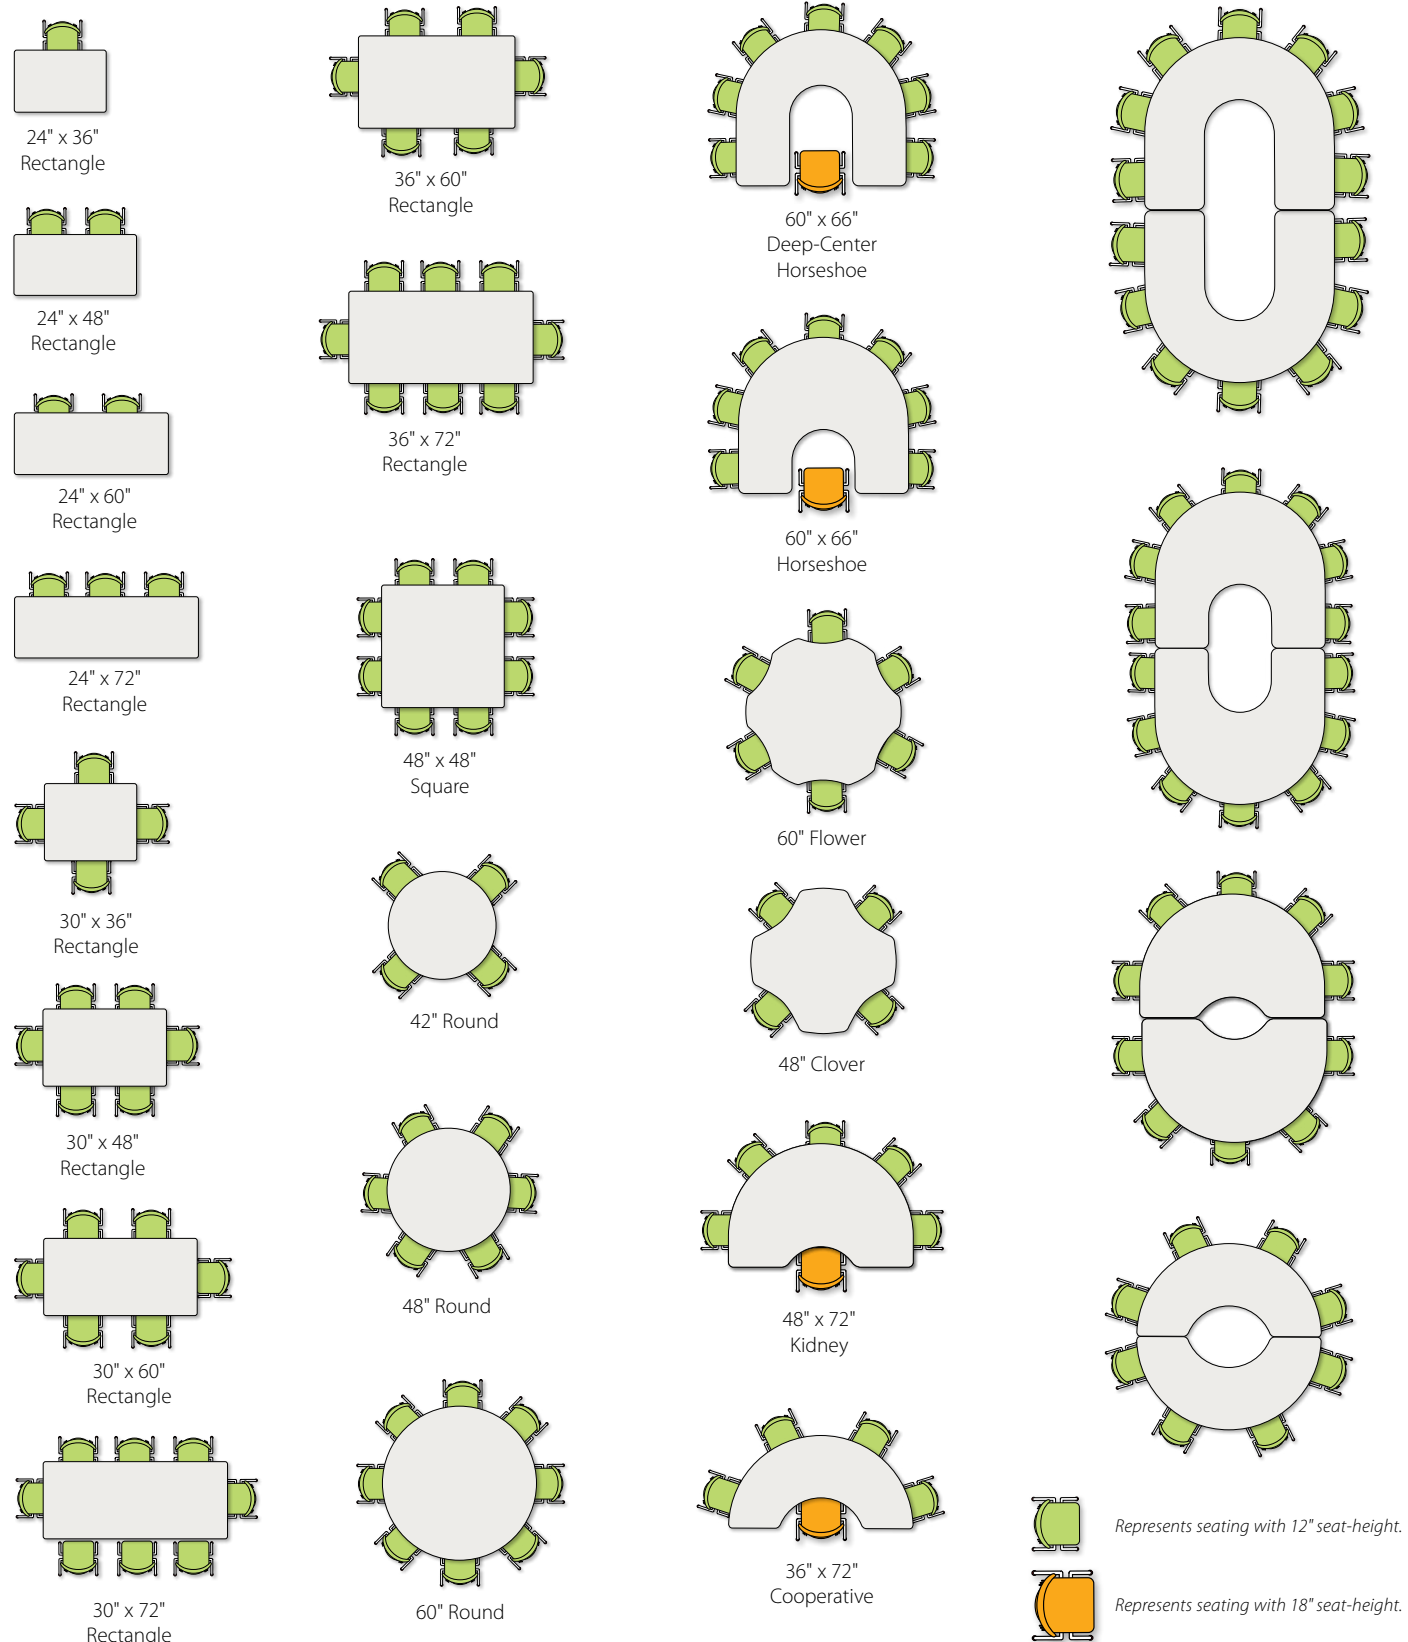

Colorful Creations

Virco offers a selection of matching seat to banding colors and banding to laminate colors to help create a playful environment for young children.

Sato Elementary School | Portland, OR

Traditional Table Shapes

Virco traditional table shapes are available in a variety of sizes that feature both standard and call-out seating to meet your classroom's needs. Whether you prefer individual that encourage collaborative learning, or a mix of both, Virco's traditional shapes can help you create the right early learning environment for your students.