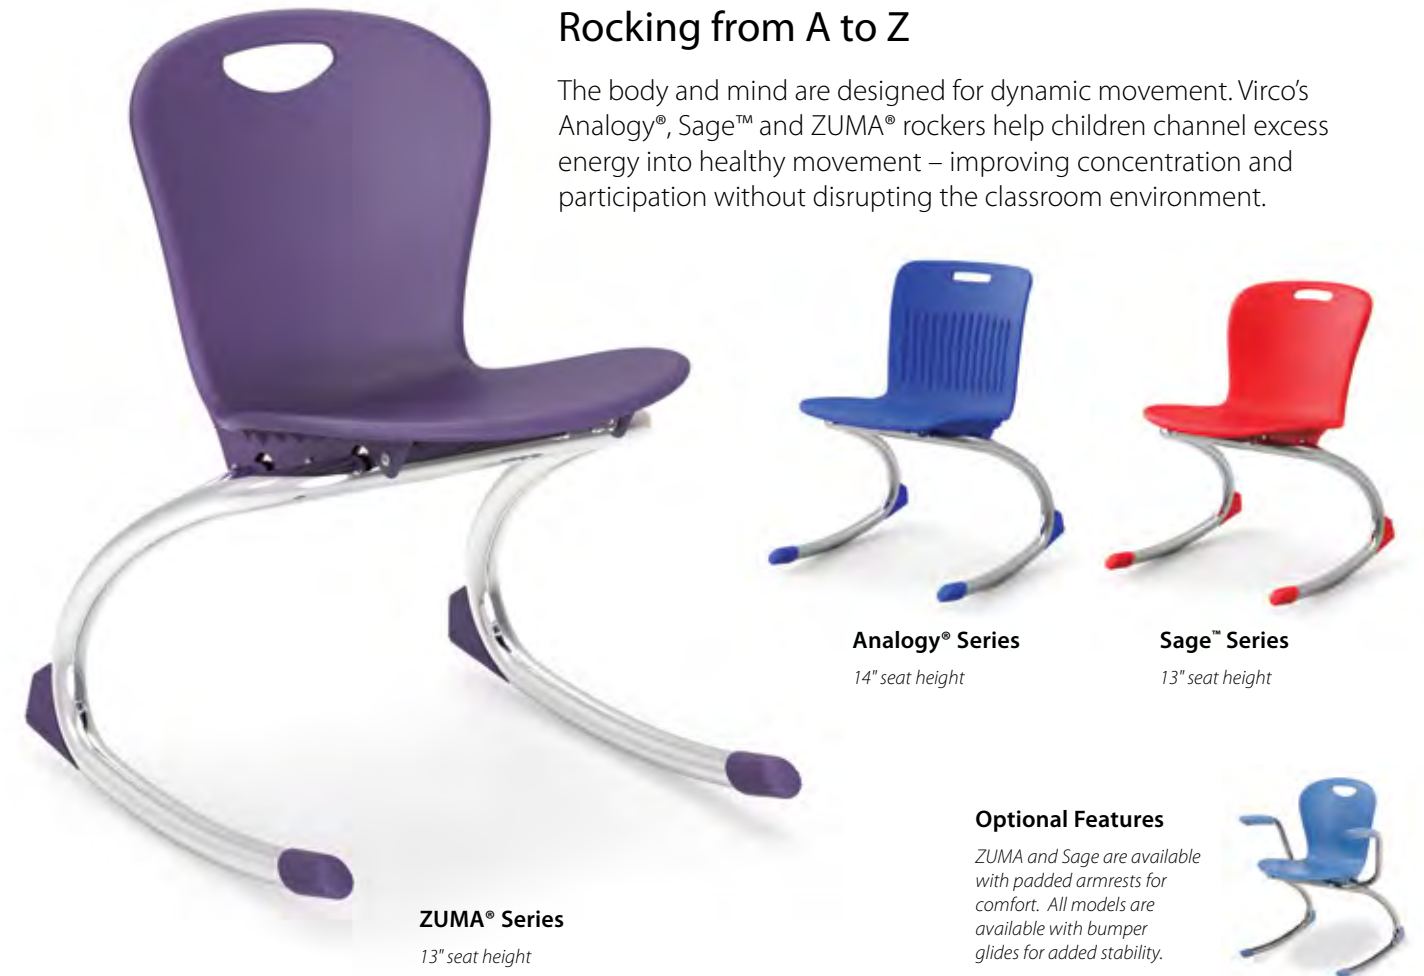

Telos Series

12" and 14" seat height

Long-Lasting Performance - Telos features a contoured seat and back that provides outstanding comfort.

Healthy Movement

Sitting Still Does Not Equal Paying Attention

Research has shown that gentle movement in the classroom setting is good for the body and stimulates the mind. Dynamic movement in a rocker can reduce fidgeting and encourage child engagement.

ZUMA® Series Floor Rocker

Rocking from A to Z

The body and mind are designed for dynamic movement. Virco's Analogy®, Sage™ and ZUMA® rockers help children channel excess energy into healthy movement – improving concentration and participation without disrupting the classroom environment.

Rocking It on Ground Level

Today's active classroom is a place where students are often given room to move. The floor rocker provides back-and-forth movement which encourages healthy sitting and offers an ergonomic alternative to floor seating.