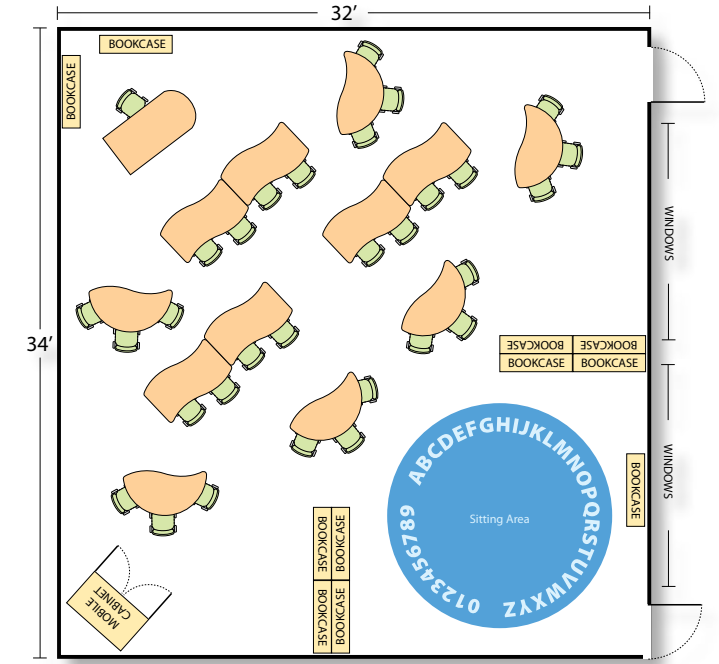

Classroom 4 - Arrangement D:
6 - 36" x 60" Slide tables   30 - Student Chairs
6 - 33" x 60" Nest tables   1 - Teacher's Desk & Chair