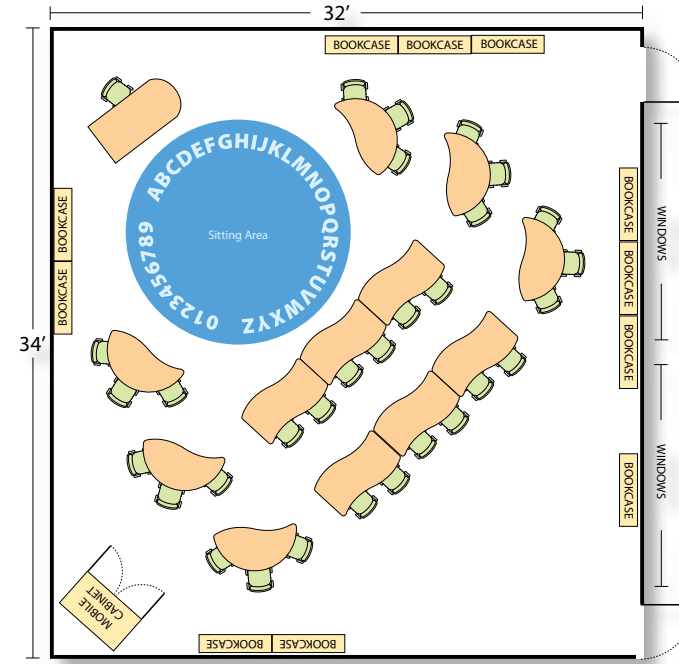

Classroom 4 - Arrangement C:
6 - 36" x 60" Slide tables   30 - Student Chairs
6 - 33" x 60" Nest tables   1 - Teacher's Desk & Chair