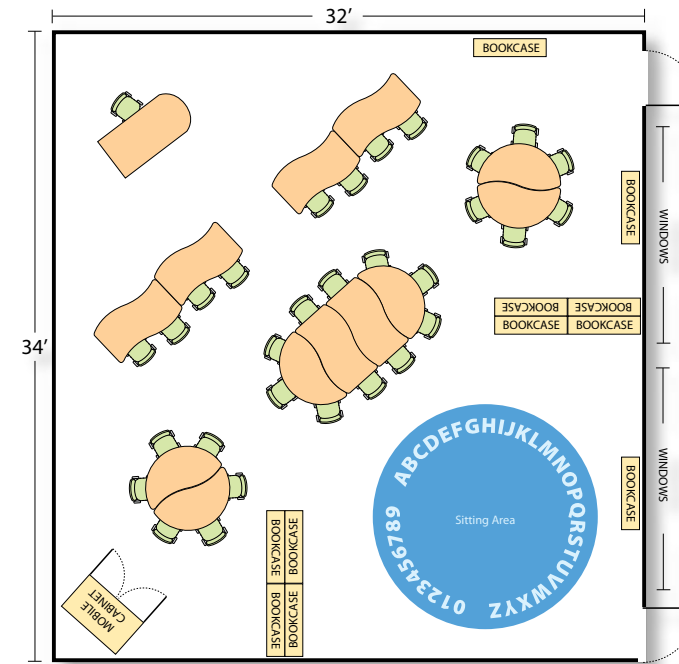

Classroom 4 - Arrangement A:
6 - 36" x 60" Slide tables   30 - Student Chairs
6 - 33" x 60" Nest tables   1 - Teacher's Desk & Chair