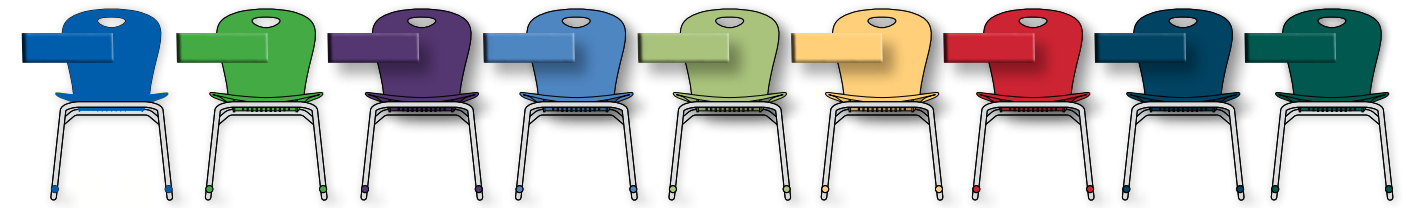

Rocking It on Ground Level

Today's active classroom is a place where students are often given room to move. The floor rocker provides back-and-forth movement which encourages healthy sitting and offers an ergonomic alternative to floor seating.

Sage™ Series
Sized for K - 4th grade

Analogy® Series
Sized for K - 4th grade

ZUMA® Series
Sized for K - 4th grade

Greenwood Elementary School | Greenwood Village, CO

Color Coordinating Environments

Colorful environments stimulate young minds – that is why Virco offers a wide variety of seating color options. Our high-pressure laminate table tops hold up under the weight of heavy use and can be color-coordinated with matching banding.

Colorful Creations

Virco offers a selection of matching seat to banding colors and banding to laminate colors to help create a playful environment for young children.

Sato Elementary School | Portland, OR

Traditional Table Shapes

Virco traditional table shapes are available in a variety of sizes that feature both standard and call-out seating to meet your classroom's needs. Whether you prefer individual that encourage collaborative learning, or a mix of both, Virco's traditional shapes can help you create the right early learning environment for your students.