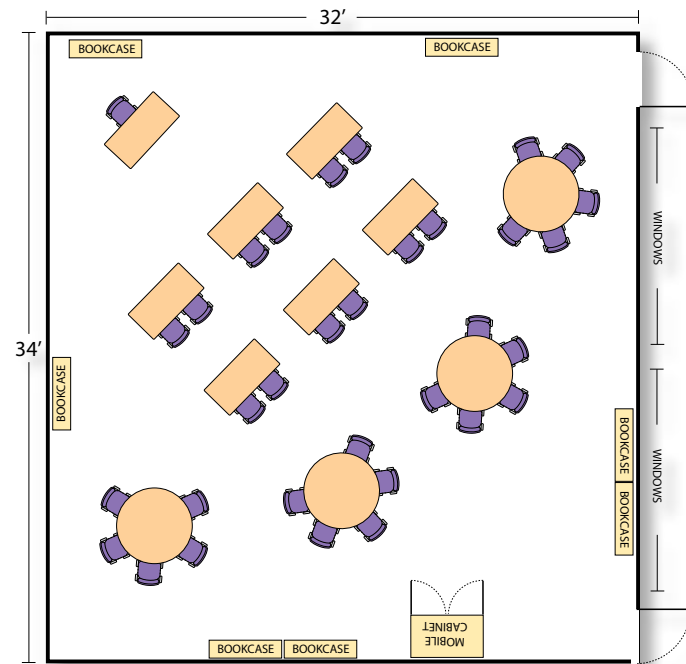

Classroom Layout Ideas

Virco's wide variety of table options allows you to customize your classroom and helps you create an early learning environment that fits your needs. Whether you prefer traditional tops, playful shapes, or a mix of each, Virco's tables can be arranged and rearranged to make your classroom your own. With so many table options to choose from, possible classroom layouts are endless; we designed some creative ideas on how to arrange an early learning classroom.

Our tables are designed to allow flexible classroom configurations that can be easily rearranged to suit the lesson or activity at hand. Activity Table Arrangements A, B, C, and D on page 21, illustrate how the same classroom furniture can be reconfigured to create diverse learning environments.

Classroom 1
6 - 24" x 48" Rectangle tables   32 - Student Chairs
4 - 48" Round tables   1 - Teacher's Desk & Chair