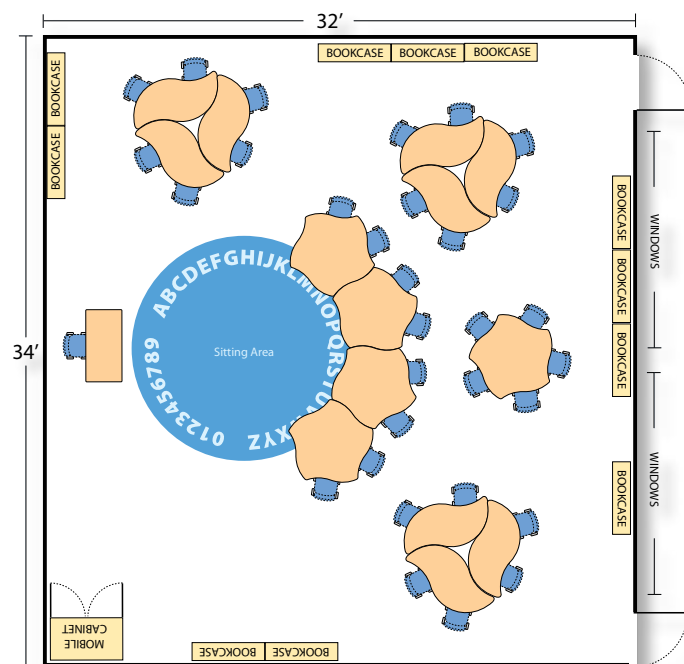

Classroom 2
9 - 30" x 60" Leaf tables   31 - Student Chairs
5 - 54" Pinwheel tables   1 - Teacher's Desk & Chair