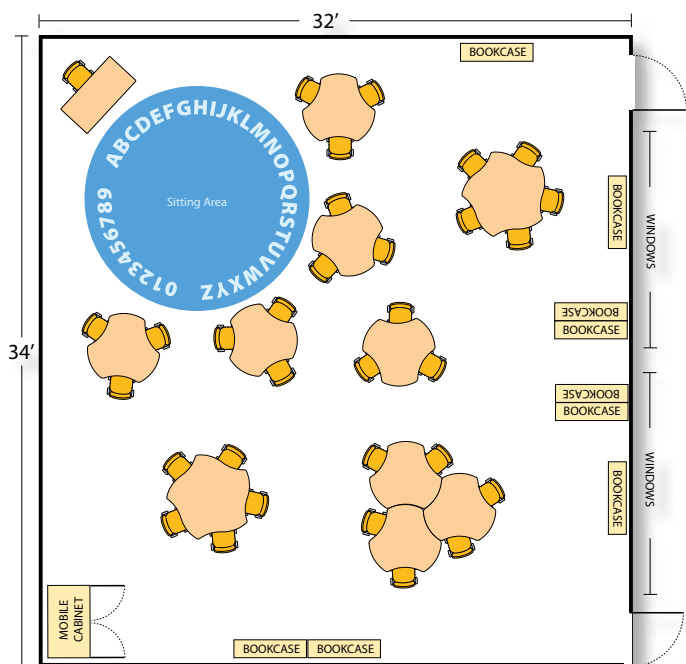

Our tables are designed to allow flexible classroom configurations that can be easily rearranged to suit the lesson or activity at hand. Activity Table Arrangements A, B, C, and D on page 21, illustrate how the same classroom furniture can be reconfigured to create diverse learning environments.

Classroom 1
 6 - 24" x 48" Rectangle tables 32 - Student Chairs
 4 - 48" Round tables 1 - Teacher's Desk & Chair

Classroom 4 - Arrangement A:
 6 - 36" x 60" Slide tables 30 - Student Chairs
 6 - 33" x 60" Nest tables 1 - Teacher's Desk & Chair

Classroom 4 - Arrangement B:
 6 - 36" x 60" Slide tables 30 - Student Chairs
 6 - 33" x 60" Nest tables 1 - Teacher's Desk & Chair

Classroom 2
 9 - 30" x 60" Leaf tables 31 - Student Chairs
 5 - 54" Pinwheel tables 1 - Teacher's Desk & Chair