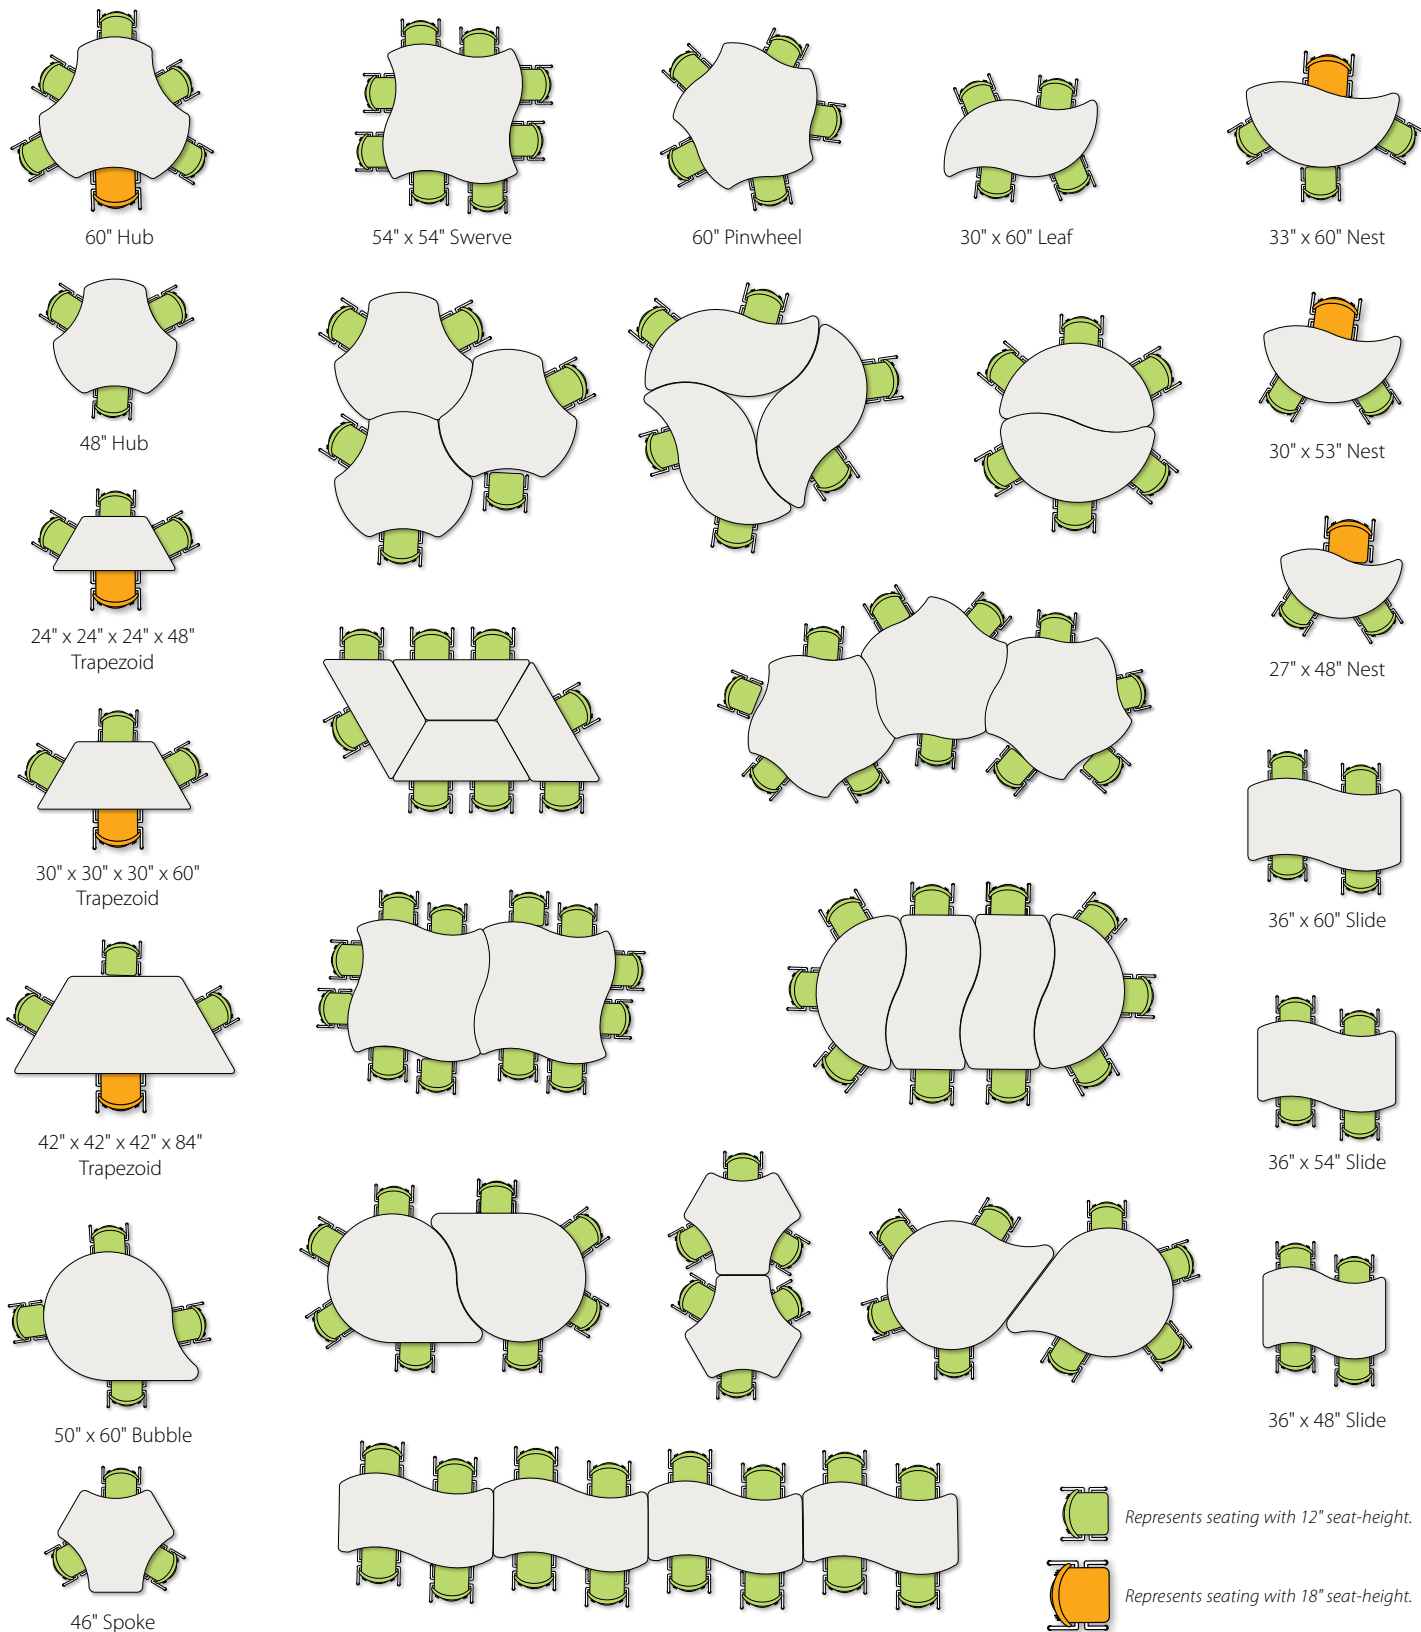

Playful Table Shapes

Virco's collection of playful table shapes allow you to mix and match to create a one-of-a-kind early learning environment. Engage students with new and interesting shapes by arranging tables into unique and collaborative designs.