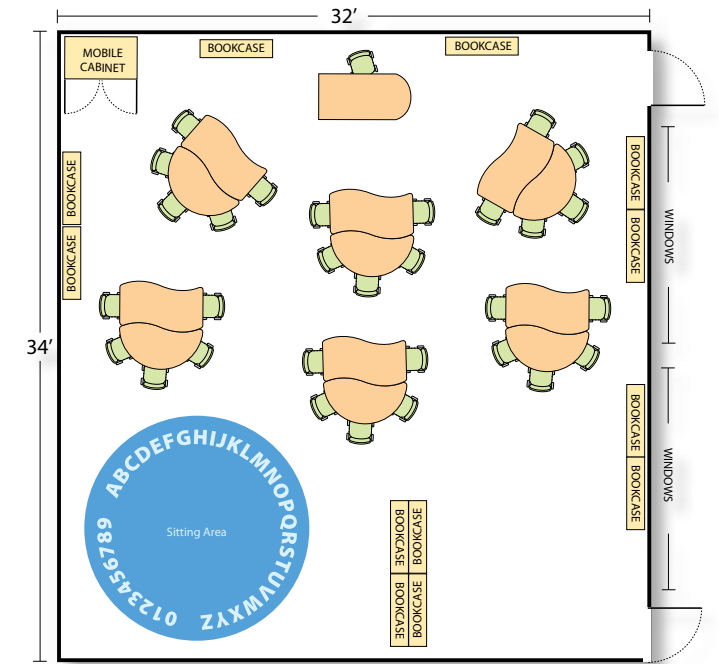

Classroom 4 - Arrangement B:
6 - 36" x 60" Slide tables   30 - Student Chairs
6 - 33" x 60" Nest tables   1 - Teacher's Desk & Chair