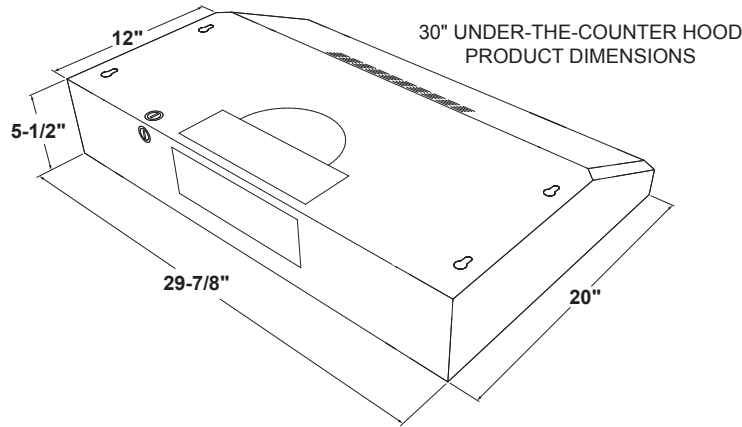

PVX7300EJ/SJ/FJ

GE Profile™ 30" Under The Cabinet Hood

DIMENSIONS AND INSTALLATION INFORMATION (IN INCHES)

WB02X11537 replacement grease filter and JXCF55 replacement charcoal filter are available for additional cost. Call toll-free 800.626.2000.

AMP RATING	
120V	2.5

Exhaust outlet connects to 3-1/4" x 10" rectangular duct. Vent top or rear. Includes rectangular damper.

For answers to your Monogram, GE Café™, GE Profile™ or GE Appliances product questions, visit our website at geappliances.com or call GE Answer Center® Service, 800.626.2000.