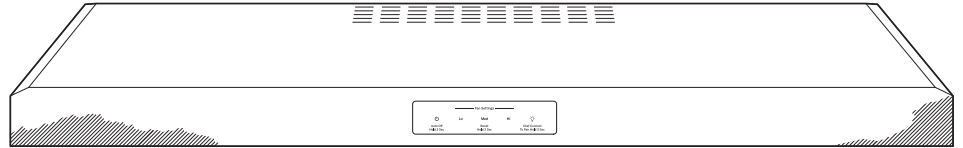

PVX7300EJ/SJ/FJ

GE Profile™ 30" Under The Cabinet Hood

FEATURES AND BENEFITS

Easy installation – 10 minutes or less by one person

Four-speed with boost, 390-CFM venting system – Removes smoke, grease, odors and moisture

Glass touch controls – Set functions quickly and clean with little effort

Dual LED lighting with nightlight – Choose bright light while cooking or low light at night

Chef Connect – Sync your hood with your range using Bluetooth to automatically control your hood's lights and fan

Auto-off – Set the vent hood to automatically shut off after 15 minutes

Convertible venting options – Select recirculating or external venting

Appearance (Fully enclosed bottom) – Enjoy a sleek appearance from every angle

Optional remote control – Control your ventilation lighting and fan speed from anywhere in the kitchen

Model PVX7300SJSS – Stainless steel

Model PVX7300EJES – Slate

Model PVX7300FJDS – Black slate

CFM/SONES RATINGS	
Exhaust Boost Speed (BS)	390/8.0
Exhaust High Speed (HS)	310/6.0
Exhaust Medium Speed (MS)	210/4.0
Exhaust Low Speed (LS)	70/1.5