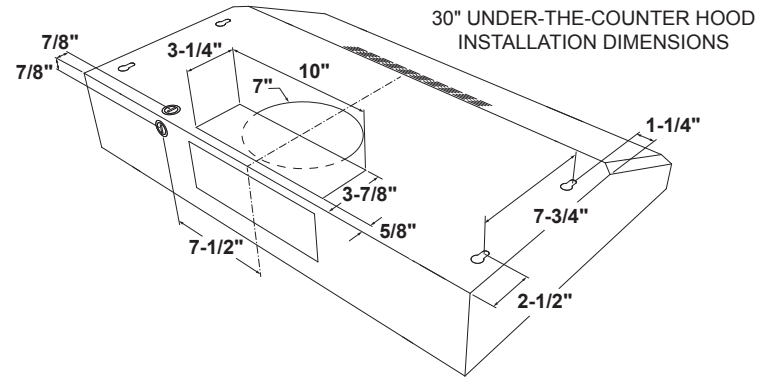

PVX7300EJ/SJ/FJ

GE Profile™ 30" Under The Cabinet Hood

DIMENSIONS AND INSTALLATION INFORMATION (IN INCHES)

WB02X11537 replacement grease filter and JXCF55 replacement charcoal filter are available for additional cost. Call toll-free 800.626.2000.

AMP RATING	
120V	2.5

Exhaust outlet connects to 3-1/4" x 10" rectangular duct. Vent top or rear. Includes rectangular damper.

For answers to your Monogram, GE Café™, GE Profile™ or GE Appliances product questions, visit our website at geappliances.com or call GE Answer Center® Service, 800.626.2000.