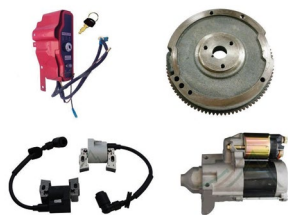

STARTER SYSTEM

SKU	PRODUCT TYPE	Brand	Model (S)	Notes
ADA: 620-0600-S	Electric Starter Motor Kit	Honda	GX610/GX620	See Page 11