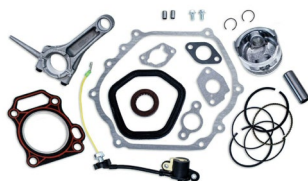

SKU	PRODUCT TYPE	Brand	Model (S)	Notes
ADA: EK3-390	Minor Rebuild Kit	Honda	GX390	See Page 17