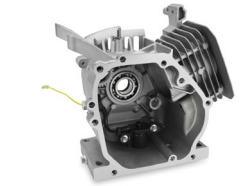

SKU	PRODUCT TYPE	Brand	Model (S)	Notes
ADA: 168-1103	Governor Gear	Honda	GX200	

SKU	PRODUCT TYPE	Brand	Model (S)	Notes
ADA: 168-1302	Piston & Ring Set	Honda	GX200	68mm Std

SKU	PRODUCT TYPE	Brand	Model (S)	Notes
ADA: 168-1303	Ring Set	Honda	GX200	68mm Std