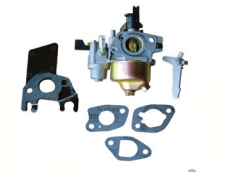

SKU	PRODUCT TYPE	Brand	Model (S)	Notes
ADA: 168-0401-K1	Carburetor Kit	Honda	GX200