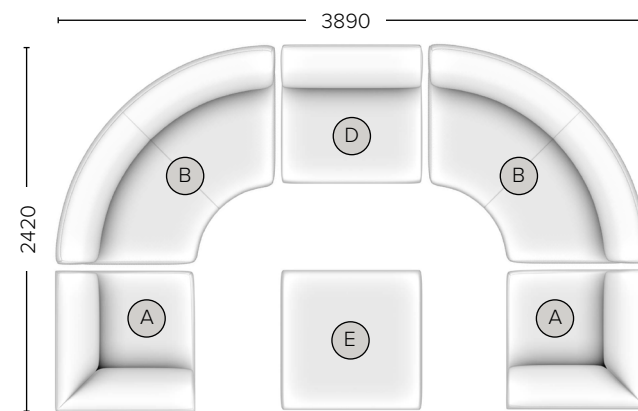

- Australian made
- Angled inside arms and back
- Sculptured foam fixed seat and back
- Top stitched upholstery detail
- Waterfall skirt on Ana
- No skirt on Lisa

End LHF/RHF & Corner
\$4,450.00 RRP

950 W x 950 D x 740 H mm
111285-F & 111312-F

*End piece has LHF or RHF seam placement

Curve
\$5,465.00 RRP

2080 W x 950 - 1470 D x 740 H mm
111286-F

Angle
\$3,525.00 RRP

950 W x 950 D x 740 H mm
111312-F

Centre
\$3,815.00 RRP

950 W x 950 D x 740 H mm
111287-F

Ottoman
\$2,415.00 RRP

950 W x 950 D x 430 H mm
111289-F

End LHF/RHF & Corner
\$4,450.00 RRP

950 W x 950 D x 740 H mm
111280-F & 111313-F

*End piece has LHF or RHF seam placement

Curve
\$5,465.00 RRP

2080 W x 950 - 1470 D x 740 H mm
111281-F

Angle
\$3,525.00 RRP

950 W x 950 D x 740 H mm
111282-F

Centre
\$3,815.00 RRP

950 W x 950 D x 740 H mm
111283-F

Ottoman
\$2,415.00 RRP

950 W x 950 D x 430 H mm
111284-F

Example Configurations

Example Configurations