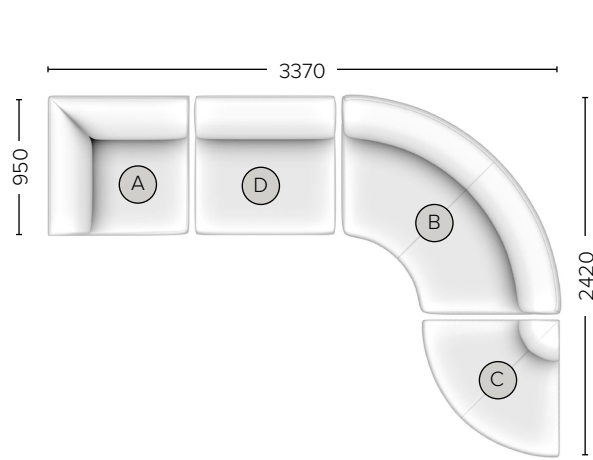

- Australian made
- Angled inside arms and back
- Sculptured foam fixed seat and back
- Top stitched upholstery detail
- Waterfall skirt on Ana
- No skirt on Lisa

End LHF/RHF & Corner
\$4,450.00 RRP

950 W x 950 D x 740 H mm
111285-F & 111312-F

*End piece has LHF or RHF seam placement

Curve
\$5,465.00 RRP

2080 W x 950 - 1470 D x 740 H mm
111286-F

Angle
\$3,525.00 RRP

950 W x 950 D x 740 H mm
111312-F

Centre
\$3,815.00 RRP

950 W x 950 D x 740 H mm
111287-F

Ottoman
\$2,415.00 RRP

950 W x 950 D x 430 H mm
111289-F

End LHF/RHF & Corner
\$4,450.00 RRP

950 W x 950 D x 740 H mm
111280-F & 111313-F

*End piece has LHF or RHF seam placement

Curve
\$5,465.00 RRP

2080 W x 950 - 1470 D x 740 H mm
111281-F

Angle
\$3,525.00 RRP

950 W x 950 D x 740 H mm
111282-F

Centre
\$3,815.00 RRP

950 W x 950 D x 740 H mm
111283-F

Ottoman
\$2,415.00 RRP

950 W x 950 D x 430 H mm
111284-F

Example Configurations

Example Configurations