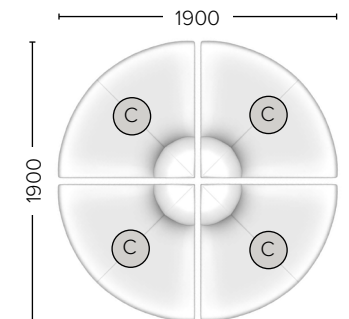

- Australian made
- Angled inside arms and back
- Sculptured foam fixed seat and back
- Top stitched upholstery detail
- Waterfall skirt on Ana
- No skirt on Lisa

End LHF/RHF & Corner
\$4,450.00 RRP

950 W x 950 D x 740 H mm
111285-F & 111312-F

*End piece has LHF or RHF seam placement

Curve
\$5,465.00 RRP

2080 W x 950 - 1470 D x 740 H mm
111286-F

Angle
\$3,525.00 RRP

950 W x 950 D x 740 H mm
111312-F

Centre
\$3,815.00 RRP

950 W x 950 D x 740 H mm
111287-F

Ottoman
\$2,415.00 RRP

950 W x 950 D x 430 H mm
111289-F

End LHF/RHF & Corner
\$4,450.00 RRP

950 W x 950 D x 740 H mm
111280-F & 111313-F

*End piece has LHF or RHF seam placement

Curve
\$5,465.00 RRP

2080 W x 950 - 1470 D x 740 H mm
111281-F

Angle
\$3,525.00 RRP

950 W x 950 D x 740 H mm
111282-F

Centre
\$3,815.00 RRP

950 W x 950 D x 740 H mm
111283-F

Ottoman
\$2,415.00 RRP

950 W x 950 D x 430 H mm
111284-F

Example Configurations

Example Configurations