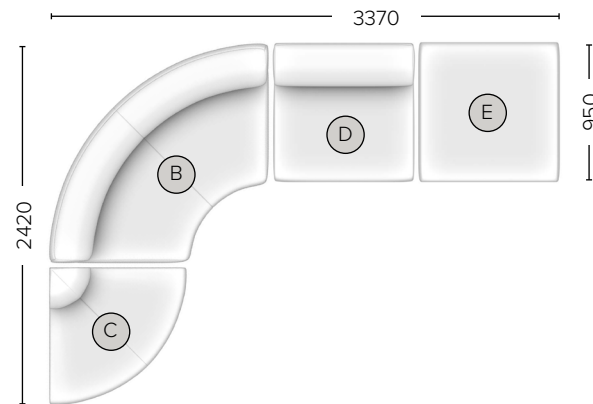

- Australian made
- Angled inside arms and back
- Sculptured foam fixed seat and back
- Top stitched upholstery detail
- Waterfall skirt on Ana
- No skirt on Lisa

End LHF/RHF & Corner
\$4,450.00 RRP

950 W x 950 D x 740 H mm
111285-F & 111312-F

*End piece has LHF or RHF seam placement

Curve
\$5,465.00 RRP

2080 W x 950 - 1470 D x 740 H mm
111286-F

Angle
\$3,525.00 RRP

950 W x 950 D x 740 H mm
111312-F

Centre
\$3,815.00 RRP

950 W x 950 D x 740 H mm
111287-F

Ottoman
\$2,415.00 RRP

950 W x 950 D x 430 H mm
111289-F

End LHF/RHF & Corner
\$4,450.00 RRP

950 W x 950 D x 740 H mm
111280-F & 111313-F

*End piece has LHF or RHF seam placement

Curve
\$5,465.00 RRP

2080 W x 950 - 1470 D x 740 H mm
111281-F

Angle
\$3,525.00 RRP

950 W x 950 D x 740 H mm
111282-F

Centre
\$3,815.00 RRP

950 W x 950 D x 740 H mm
111283-F

Ottoman
\$2,415.00 RRP

950 W x 950 D x 430 H mm
111284-F

Example Configurations

Example Configurations