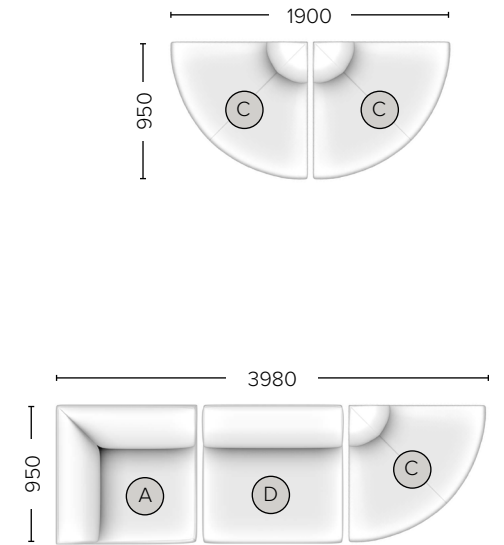

- Australian made
- Angled inside arms and back
- Sculptured foam fixed seat and back
- Top stitched upholstery detail
- Waterfall skirt on Ana
- No skirt on Lisa

End LHF/RHF & Corner
\$4,450.00 RRP

950 W x 950 D x 740 H mm
111285-F & 111312-F

*End piece has LHF or RHF seam placement

Curve
\$5,465.00 RRP

2080 W x 950 - 1470 D x 740 H mm
111286-F

Angle
\$3,525.00 RRP

950 W x 950 D x 740 H mm
111312-F

Centre
\$3,815.00 RRP

950 W x 950 D x 740 H mm
111287-F

Ottoman
\$2,415.00 RRP

950 W x 950 D x 430 H mm
111289-F

End LHF/RHF & Corner
\$4,450.00 RRP

950 W x 950 D x 740 H mm
111280-F & 111313-F

*End piece has LHF or RHF seam placement

Curve
\$5,465.00 RRP

2080 W x 950 - 1470 D x 740 H mm
111281-F

Angle
\$3,525.00 RRP

950 W x 950 D x 740 H mm
111282-F

Centre
\$3,815.00 RRP

950 W x 950 D x 740 H mm
111283-F

Ottoman
\$2,415.00 RRP

950 W x 950 D x 430 H mm
111284-F

Example Configurations

Example Configurations