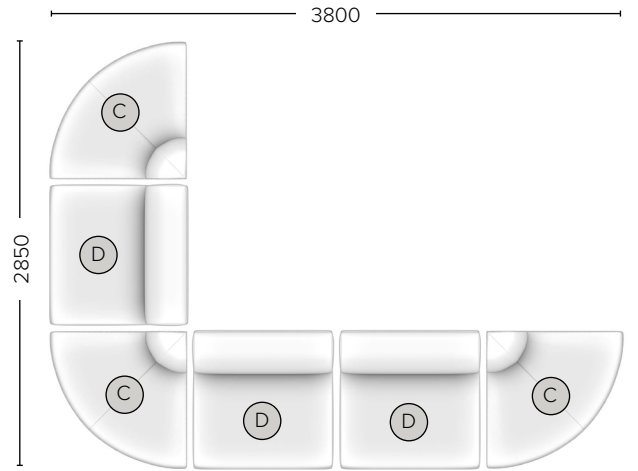

- Australian made
- Angled inside arms and back
- Sculptured foam fixed seat and back
- Top stitched upholstery detail
- Waterfall skirt on Ana
- No skirt on Lisa

End LHF/RHF & Corner
\$4,450.00 RRP

950 W x 950 D x 740 H mm
111285-F & 111312-F

*End piece has LHF or RHF seam placement

Curve
\$5,465.00 RRP

2080 W x 950 - 1470 D x 740 H mm
111286-F

Angle
\$3,525.00 RRP

950 W x 950 D x 740 H mm
111312-F

Centre
\$3,815.00 RRP

950 W x 950 D x 740 H mm
111287-F

Ottoman
\$2,415.00 RRP

950 W x 950 D x 430 H mm
111289-F

End LHF/RHF & Corner
\$4,450.00 RRP

950 W x 950 D x 740 H mm
111280-F & 111313-F

*End piece has LHF or RHF seam placement

Curve
\$5,465.00 RRP

2080 W x 950 - 1470 D x 740 H mm
111281-F

Angle
\$3,525.00 RRP

950 W x 950 D x 740 H mm
111282-F

Centre
\$3,815.00 RRP

950 W x 950 D x 740 H mm
111283-F

Ottoman
\$2,415.00 RRP

950 W x 950 D x 430 H mm
111284-F

Example Configurations

Example Configurations