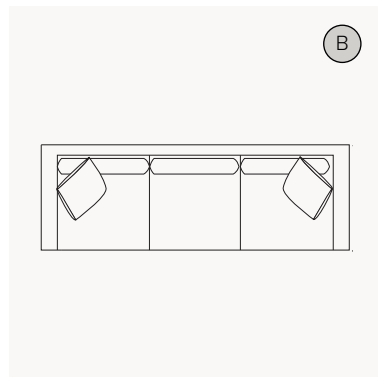

4 Seater

2930 W x 870 H x 1000 D mm
11127-F

3.5 Seater

2630 W x 870 H x 1000 D mm
11126-F

3 Seater

2390 W x 870 H x 1000 D mm
11125-F

2.5 Seater Large

2040 W x 870 H x 1000 D mm
11124-F

2.5 Seater

1840 W x 870 H x 1000 D mm
11123-F

Large Square Ottoman

930 W x 930 D x 380 H mm
11129-F

Small Square Ottoman

810 W x 810 D x 380 H mm
111210-F

Large Rectangle Ottoman

930 W x 670 D x 380 H mm
111211-F

Small Rectangle Ottoman

810 W x 670 D x 380 H mm
111212-F