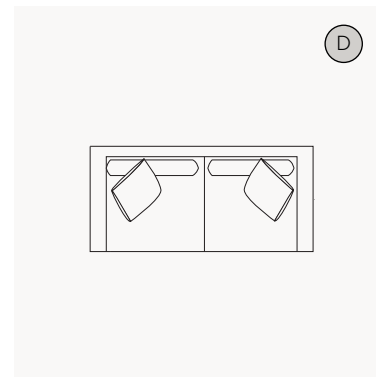

4 Seater

2930 W x 870 H x 1000 D mm
11127-F

3.5 Seater

2630 W x 870 H x 1000 D mm
11126-F

3 Seater

2390 W x 870 H x 1000 D mm
11125-F

2.5 Seater Large

2040 W x 870 H x 1000 D mm
11124-F