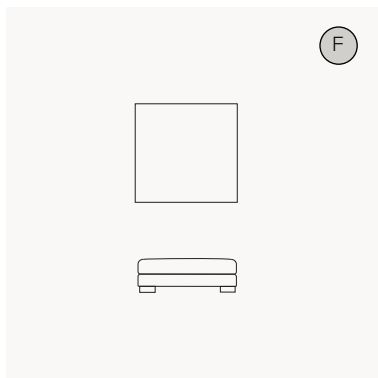

4 Seater

2930 W x 870 H x 1000 D mm
11127-F

3.5 Seater

2630 W x 870 H x 1000 D mm
11126-F

3 Seater

2390 W x 870 H x 1000 D mm
11125-F

2.5 Seater Large

2040 W x 870 H x 1000 D mm
11124-F

2.5 Seater

1840 W x 870 H x 1000 D mm
11123-F

Large Square Ottoman

930 W x 930 D x 380 H mm
11129-F

Small Square Ottoman

810 W x 810 D x 380 H mm
111210-F

Large Rectangle Ottoman

930 W x 670 D x 380 H mm
111211-F