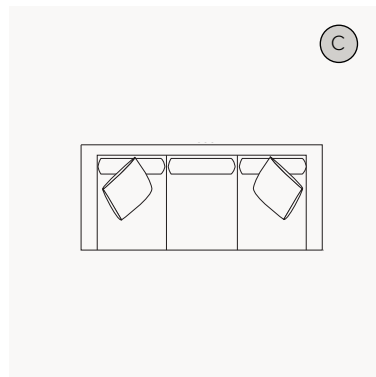

4 Seater

2930 W x 870 H x 1000 D mm
11127-F

3.5 Seater

2630 W x 870 H x 1000 D mm
11126-F

3 Seater

2390 W x 870 H x 1000 D mm
11125-F

2.5 Seater Large

2040 W x 870 H x 1000 D mm
11124-F

2.5 Seater

1840 W x 870 H x 1000 D mm
11123-F

Large Square Ottoman

930 W x 930 D x 380 H mm
11129-F

Small Square Ottoman

810 W x 810 D x 380 H mm
111210-F

Large Rectangle Ottoman

930 W x 670 D x 380 H mm
111211-F