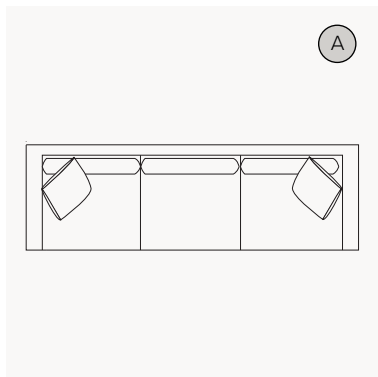

4 Seater

2930 W x 870 H x 1000 D mm
11127-F

3.5 Seater

2630 W x 870 H x 1000 D mm
11126-F

3 Seater

2390 W x 870 H x 1000 D mm
11125-F

2.5 Seater Large

2040 W x 870 H x 1000 D mm
11124-F

2.5 Seater

1840 W x 870 H x 1000 D mm
11123-F

Large Square Ottoman

930 W x 930 D x 380 H mm
11129-F

Small Square Ottoman

810 W x 810 D x 380 H mm
111210-F

Large Rectangle Ottoman

930 W x 670 D x 380 H mm
111211-F

Small Rectangle Ottoman

810 W x 670 D x 380 H mm
111212-F