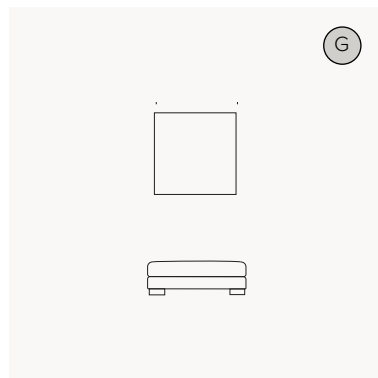

4 Seater

2930 W x 870 H x 1000 D mm
11127-F

3.5 Seater

2630 W x 870 H x 1000 D mm
11126-F

3 Seater

2390 W x 870 H x 1000 D mm
11125-F

2.5 Seater Large

2040 W x 870 H x 1000 D mm
11124-F

2.5 Seater

1840 W x 870 H x 1000 D mm
11123-F

Large Square Ottoman

930 W x 930 D x 380 H mm
11129-F

Small Square Ottoman

810 W x 810 D x 380 H mm
111210-F

Large Rectangle Ottoman

930 W x 670 D x 380 H mm
111211-F