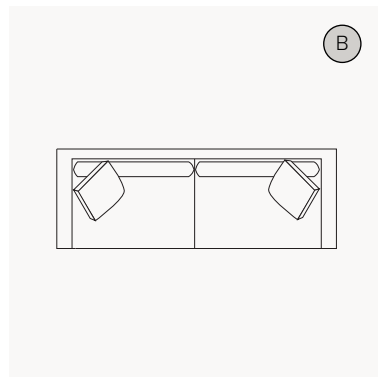

- Australian made
- Luxury wrap seat with inner foam core
- Feather/fibre back and scatter cushions
- Steel sprung suspension seats
- Supplied with two seat cushions, two back cushions and two 550 x 550mm scatter cushions

3.5 Seater

2560 W x 800 H x 950 D mm

111234-F

3 Seater

2050 W x 800 H x 950 D mm

111233-F

2.5 Seater

1780 W x 800 H x 950 D mm

111232-F

Ottoman

790 W x 620 D x 420 H mm

111236-F