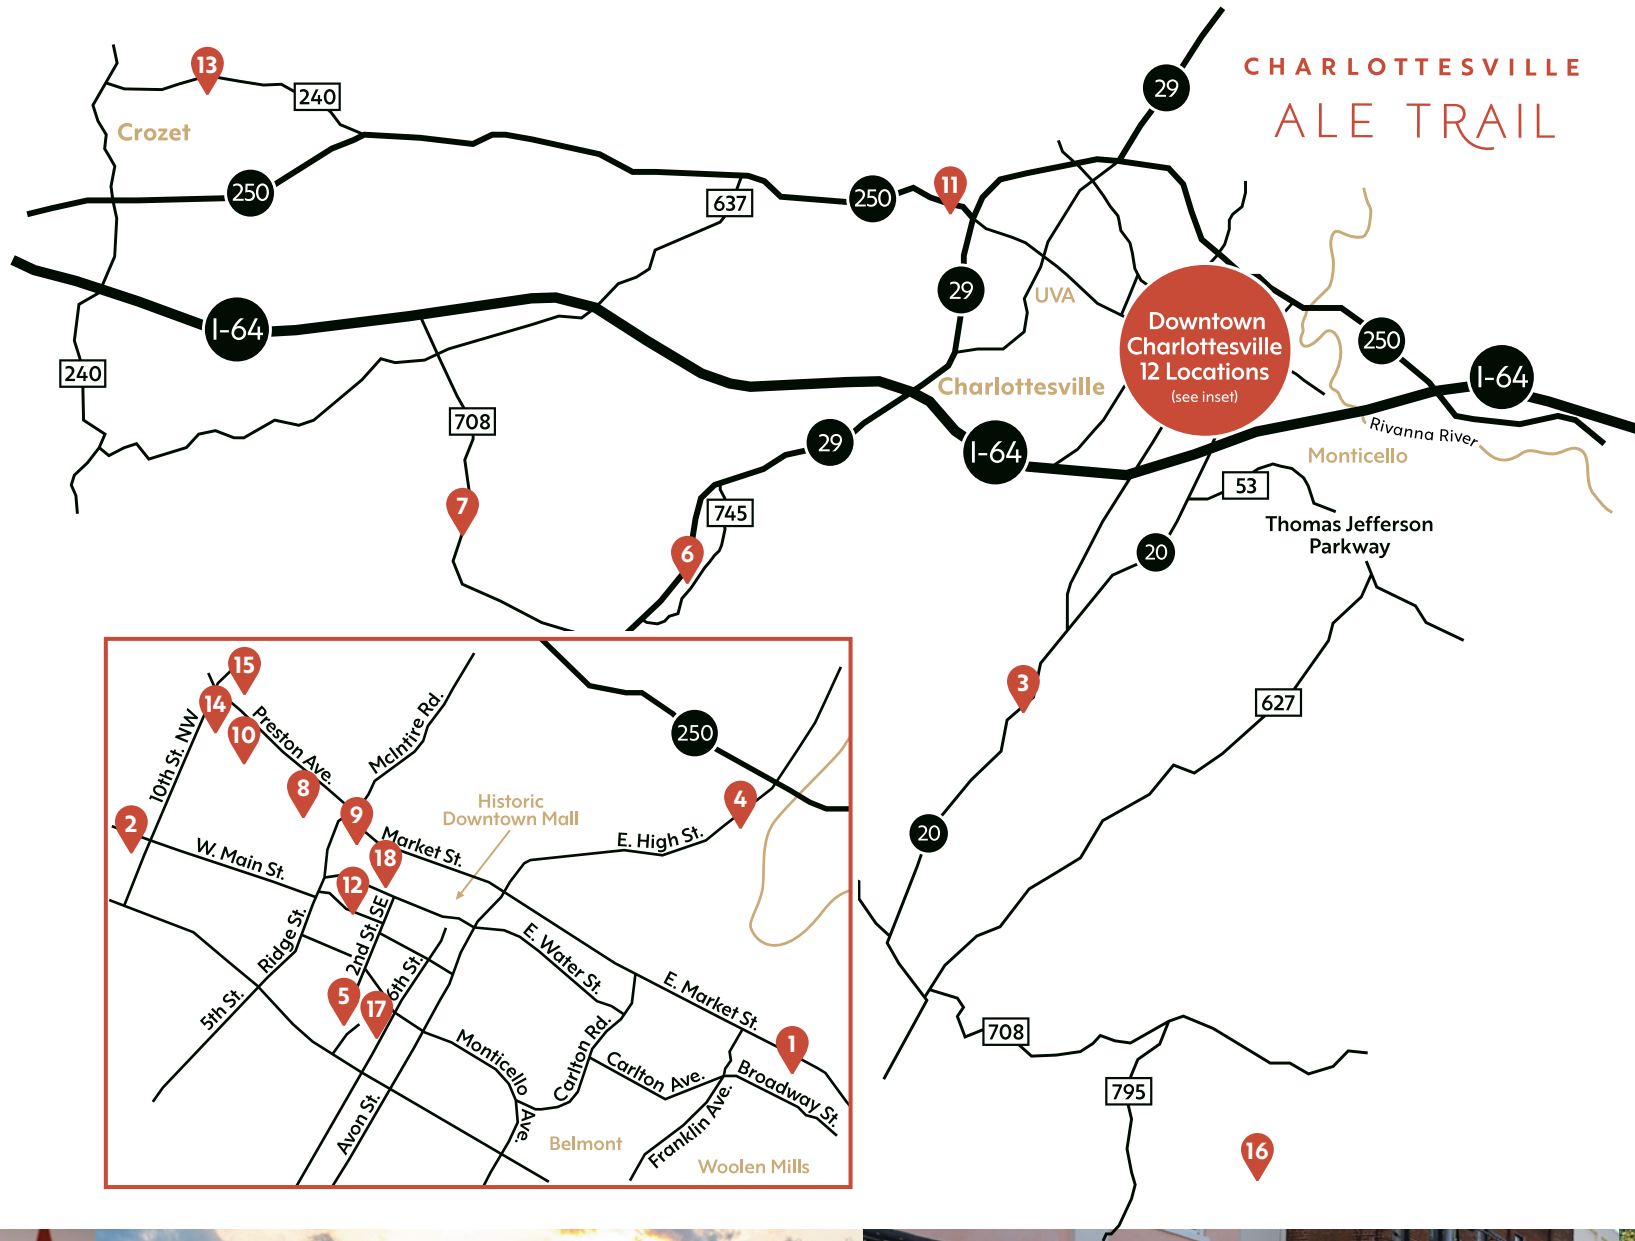

HOW IT WORKS

USE OUR DIGITAL PASSPORT TO KEEP TRACK OF YOUR JOURNEY.

Claim a stamp at each location you visit. Receive rewards as you complete the passport.

SCAN CODE TO OPEN PASSPORT
DIGITAL PASSPORT BY LOYALBREW

Photo by Dana Thiele

Photo by Dana Thiele

EXPLORE THE TRAIL

The Charlottesville Ale Trail consists of craft breweries, cideries, and distilleries in and around Charlottesville, Virginia.

SHARE YOUR ALE TRAIL EXPERIENCE
@charlottesvillealetrail | #charlottesvillealetrail

DISCOVER CHARLOTTESVILLE & ALBEMARLE COUNTY

The Charlottesville Ale Trail provides a perfect itinerary to enjoy the entire region over a weekend.

Spend one day exploring the trail stops within walking distance of the Downtown Mall and the next day taking in the scenic views of the Blue Ridge Mountains —

PLEASE DRINK RESPONSIBLY

Front & back cover photos by Dana Thiele

— all while sampling the best craft beer, cider, sake & spirits that the area offers.

- 1 DECIPHER BREWING** S FT D M
1740 Broadway St. | 434.995.5777
decipherbrewing.com
- 2 DEVILS BACKBONE BACKYARD** S TV
1000 West Main St.
dabbrewingcompany.com/location/thebackyard
- 3 EASTWOOD** K D M
2531 Scottsville Rd. | 434.264.6727
eastwoodfarmandwinery.com
- 4 HÖGWALLER BREWING** K D TV M
1518 East High St. | 434.235.5043
hogwallerbrewing.com
- 5 NORTH AMERICAN SAKE BREWERY** K D TV
522 2nd St. SE | 434.767.8105
pourmeone.com
- 6 POTTER'S CRAFT CIDER** K D M
1350 Arrowhead Valley Rd. | 434.244.2767
potterscraftcider.com
- 7 RAGGED BRANCH DISTILLERY** S
1015 Taylors Gap Rd. | 434.244.2600
raggedbranch.com
- 8 RANDOM ROW BREWING CO.** K D TV
608 Preston Ave. | 434.284.8466
randomrow.com
- 9 ROCKFISH BREWING CO.** K D TV
201 West Main St. | 434.566.0969
rockfishbrewcompany.com
- 10 ROCKFISH BREWING CO.** S FT D TV
900 Preston Ave. | 434.566.0969
rockfishbrewcompany.com