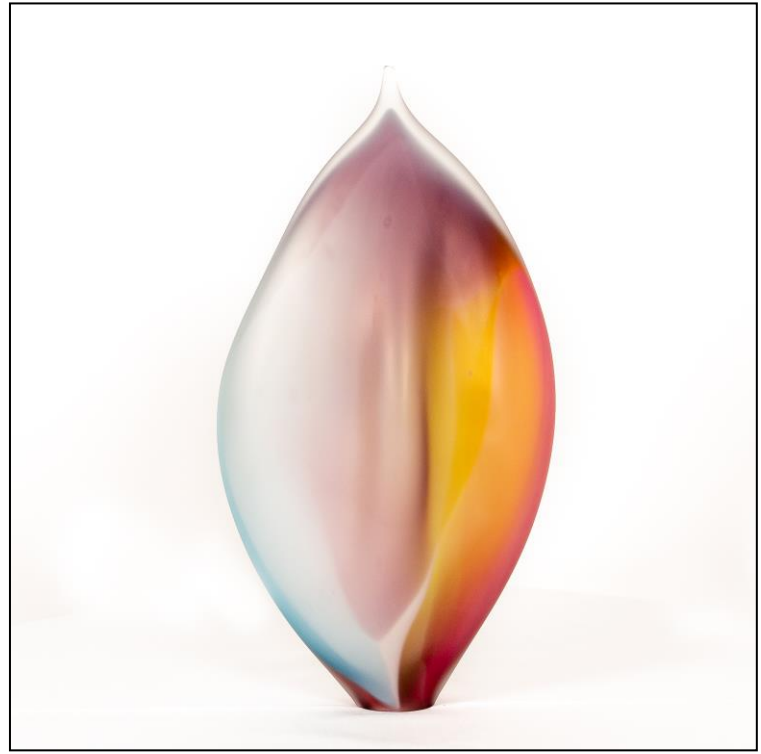

Side 1

Side 2

Pastel Leaf Sculpture,
artist Holly Grace

Sizes: 36 cm high
Blown: 2018
Medium: Blown Glass
Price: \$1,200

For more information: Jive Art
Tel: +61 (0) 7 5455 3308 art@jiveart.com.au