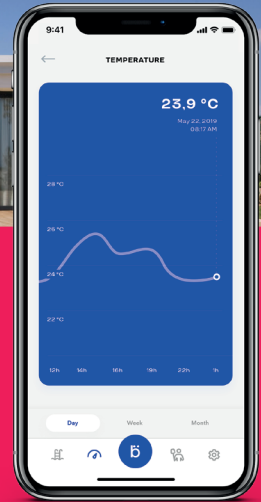

The installation takes only 3 minutes.

1

Download the app **Blueriiot Pool & Spa Assistant**

2

Link
Blue Connect **Plus**

3

Install it in the water or in the technical room (Blue Fit50)

Enjoy!

blueriiot

Blueriiot Premium

Enjoy all the advanced features of the application Blueriiot Pool & Spa Assistant without any additional fee

Automatic measurements

Enjoy up to 20 automatic measurements taken with Sigfox network all day long