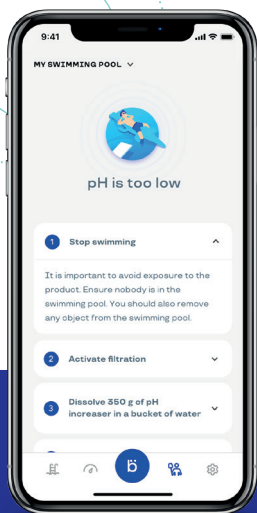

blueriiot

Blue Connect Plus

Enjoy again

The ultimate smart water analyzer to make the maintenance of your pool or your spa easy and quick

Download the free app Blueriiot Pool & Spa Assistant

2 years warranty (device + probe)

blueriiot.com

Benefit from a healthy and clean water for **the well-being of your family**

Comfort

Blue Connect Plus takes the measurements for you and guides you to maintain a clean water

Saving

Save chemicals and money thanks to the step-by-step guide with advices adapted to your pool or your spa

Health

Your water is well-balanced thanks to the quality recommendations

The solution to enjoy your pool or your spa thanks to the 4-in-1 sensor that measures the key parameters of your pool or spa all day long

- ✓ water temperature
- ✓ pH
- ✓ Disinfectant level/ORP (gold sensor)
- ✓ Conductivity (salinity)

You receive a smart alert that notifies you when an action is needed

Blue Connect **Plus** the all-inclusive pack