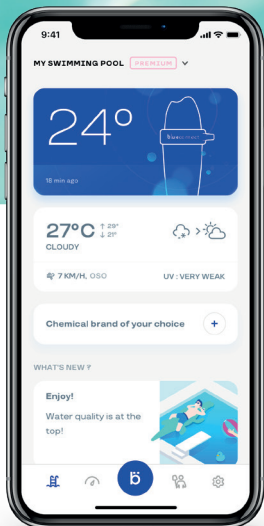

blueriiot

Blue Connect Plus

Enjoy again

The ultimate smart water analyzer to make the maintenance of your pool or your spa easy and quick

Download the free app Blueriiot Pool & Spa Assistant

2 years warranty (device + probe)

blueriiot.com

Benefit from a healthy and clean water for **the well-being of your family**

Comfort

Blue Connect Plus takes the measurements for you and guides you to maintain a clean water

Saving

Save chemicals and money thanks to the step-by-step guide with advices adapted to your pool or your spa

Health

Your water is well-balanced thanks to the quality recommendations

The solution to enjoy your pool or your spa thanks to the 4-in-1 sensor that measures the key parameters of your pool or spa all day long