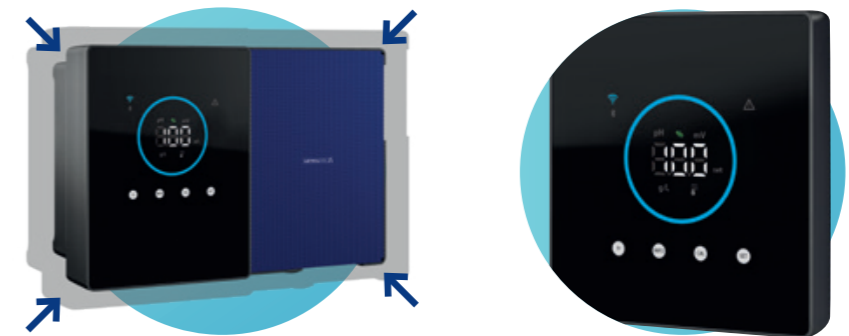

* Pool volume for a 28°C water. Volume +/-20% if water is colder or warmer.

Specifications

Salinity / Temperature reading	Yes / Yes
Polarity reversal	Yes (adjustable + test mode)
Boost mode / Cover mode	Yes (100% during 24h) / Yes (adjustable from 20 to 80%)
Flow detection	Yes (gas sensor, flow switch in option - code 76780)
IP rating	IPX4
Connectivity / App control	Bluetooth & Wi-Fi with Fluidra Pool app control
Electrode lifespan	8-10 000 h
pH dosing (optional)	Integrated peristaltic pump, 1,5L/h, with over-feed safety
pH & ORP sensors (optional)	Plastic body, diam. 12mm, platinum pH sensor / gold ORP sensor

BUILT TO LAST AND ADAPT TO EVERY SITUATION

Available in 3 power ratings, each in a standard or scalable version, Clear Connect can be adapted to suit any pool. The scalable version offers the option of adding pH and ORP control for complete water treatment.

Its cell is transparent, making it easy to check the condition of the high-durability electrode (between 8,000 and 10,000 hours).

EASY TO INSTALL, SIMPLE TO USE

Its compact, stylish casing can be easily installed in any type of pool pad. In the scalable version, the pH and ORP functions come pre-configured for faster installation of the optional kits.

The interface has been designed to provide key information at a glance, while the Fluidra Pool application makes advanced configuration easy thanks to its intuitive navigation.

DESIGNED FOR OPTIMUM BATHING COMFORT