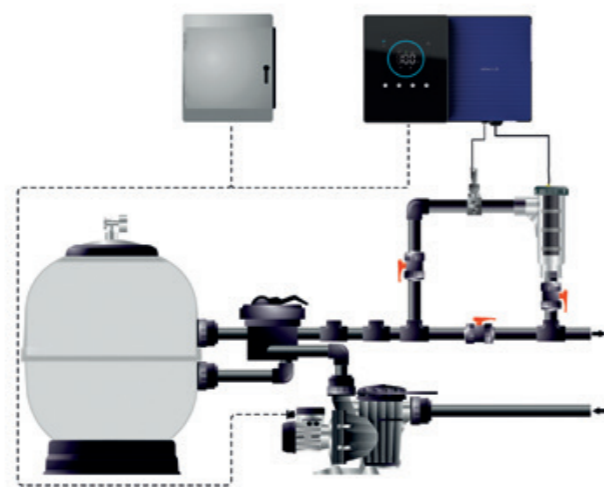

DIMENSIONS

A Fluidra Brand | AstralPool.com

©2023 Fluidra. All rights reserved. All trademarks and trade names used herein are the property of their respective owners.