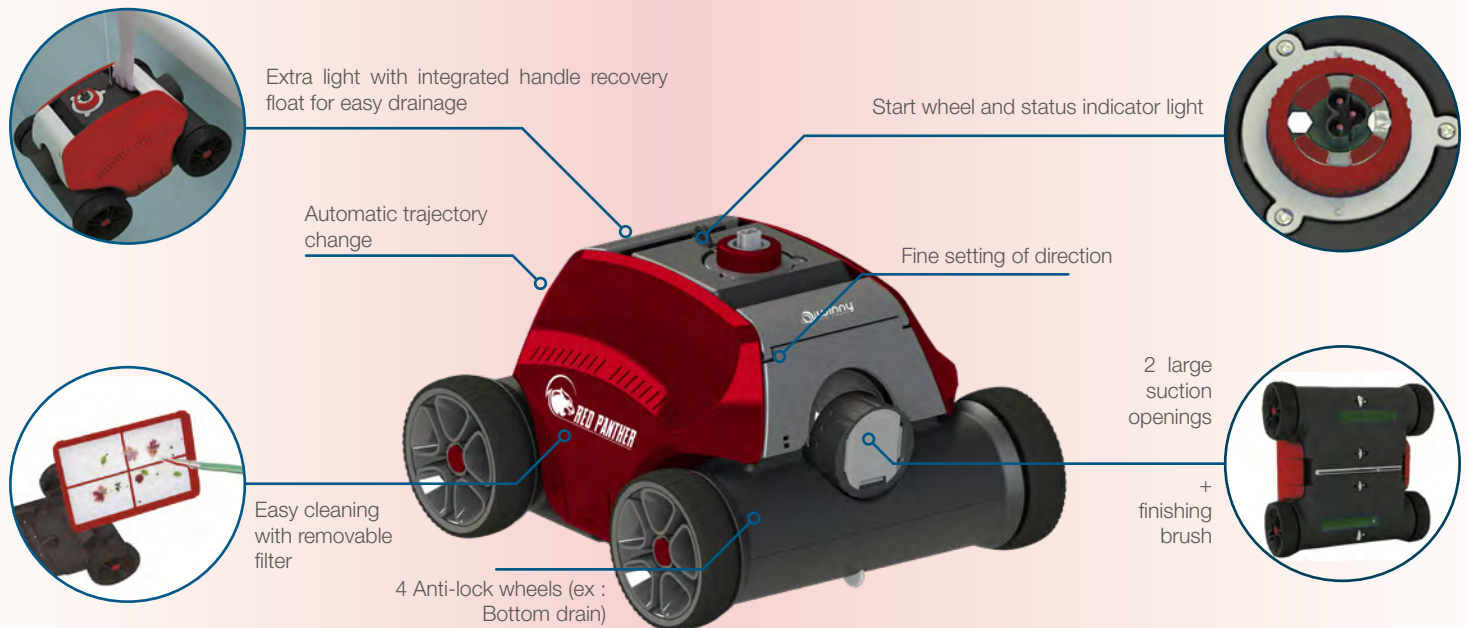

# AUTOMATIC ELECTRIC CLEANER RED PANTHER

The ideal robot to clean the bottom of the pool. Suitable for all flat-bottomed basins, regardless of their shape or coating. Fully Automatic, it begins its cleaning cycle once immersed and automatically approaches the edge when the cycle is complete.

It changes direction thanks to its detection system when it comes into contact with a wall. Removing from the pool is easy thanks to its floating handle and its removable filter allows for quick cleaning. This robot incorporates a Lithium-ion battery, giving it an exceptional autonomy of 120 min.

**- CHANGE IN DIRECTION**

when detecting an obstacle

**- HIGH FILTRATION CAPACITY**

10-11m³/h

**- FLOATING HANDLE**

for easy water removal

**Included accessories :**

- AC charger 230V 50Hz
- User Manual
- Washable filter
- Removal robe
- Floating handle

Autonomy	up to 120 min	Operating temperature	10°C - 35°C
Lithium-ion battery	6600mAh	Loading time	6h (full) 3-4h (quick)
Engine power	50W / 12V	Dimensions	40x36x27cm
Filtration capacity	10-11m³/h	Surface	Flat
Density of filter	150µm	IP Index	IPX8
Speed	18m/min		
Weight	5.5kg		