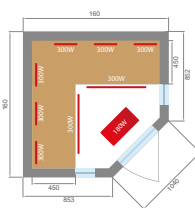

### CHARACTERISTICS

Capacity	2 persons	3 persons	4 persons
Floor dimensions	140 x 110 cm	160 x 160 cm	185 x 185 cm
Overall dimensions	140 x 125 x 200 cm	160 x 160 x 200 cm	200 x 185 x 200 cm
Infrared transmitters and capacity	7 = 1980W	9 = 2580W	11 = 2950W
Transmitters type	Dual Healthy infrared Quartz and magnesium		
Accessories	LED chromotherapy / Digital control panel / MP3 / FM audio system		
Temperature	18 to 60°C		
Interior	Bench and headrests in spruce wood		
Weight	172 kg	214 kg	269 kg
Warranty	Electronics 2 years / Wood 7 years		
Reference	SN-SPECTRA03R	SN-SPECTRA04C	SN-SPECTRA05R