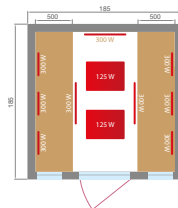

### CHARACTERISTICS

Capacity	2 persons	3 persons	4 persons
Floor dimensions	140 x 110 cm	160 x 160 cm	185 x 185 cm
Overall dimensions	140 x 125 x 200 cm	160 x 160 x 200 cm	200 x 185 x 200 cm
Infrared transmitters and capacity	7 = 1980W	9 = 2580W	11 = 2950W
Transmitters type	Dual Healthy infrared Quartz and magnesium		
Accessories	LED chromotherapy / Digital control panel / MP3 / FM audio system		
Temperature	18 to 60°C		
Interior	Bench and headrests in spruce wood		
Weight	172 kg	214 kg	269 kg
Warranty	Electronics 2 years / Wood 7 years		
Reference	SN-SPECTRA03R	SN-SPECTRA04C	SN-SPECTRA05R