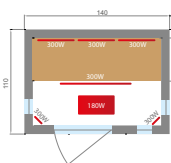

### CHARACTERISTICS

Capacity	2 persons	3 persons	4 persons
Floor dimensions	140 x 110 cm	160 x 160 cm	185 x 185 cm
Overall dimensions	140 x 125 x 200 cm	160 x 160 x 200 cm	200 x 185 x 200 cm
Infrared transmitters and capacity	7 = 1980W	9 = 2580W	11 = 2950W
Transmitters type	Dual Healthy infrared Quartz and magnesium		
Accessories	LED chromotherapy / Digital control panel / MP3 / FM audio system		
Temperature	18 to 60°C		
Interior	Bench and headrests in spruce wood		
Weight	172 kg	214 kg	269 kg
Warranty	Electronics 2 years / Wood 7 years		
Reference	SN-SPECTRA03R	SN-SPECTRA04C	SN-SPECTRA05R