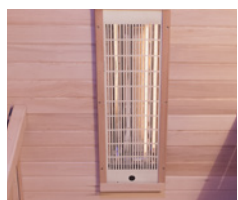

MAIN FEATURES

Quartz/ Magnesium panels