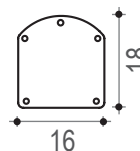

20L solar solar
With foot rinse and hand shower
Material: Recyclable aluminium
Height: 120 cm
Fixation kit included
2-year warranty

Anthracite
DS-JG141NO

Stainless steel paint
DS-JG141NX

Capri Blue
DS-JG141-5019