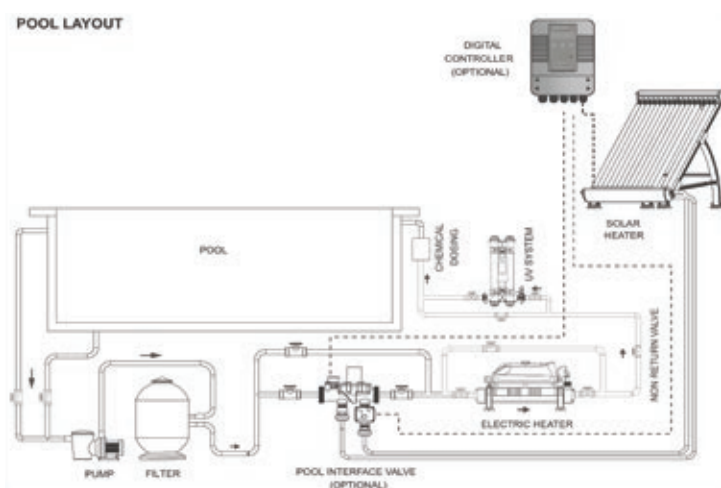

TECHNICAL DRAWINGS

Fully adjustable Max = 1778 mm

ACCESSORIES

SOLAR CONTROLLER

POOL INTERFACE

SPECIFICATIONS

EVACUATED RADIATION COLLECTOR TUBES	Borosilicate 3.3 (Pyrex) 1500mm x 58mm
FRAME MATERIAL	Anodised aluminium 3mm wall sections
WATER CONNECTIONS	1" BSP male thread (x2 Pairs)
TEMPERATURE SENSOR	Pool Interface: 1 metre long NTC; thermistor 103AT-2, R25=10K B=3435K Evacuated tube: 2 metres long high temperature NTC; thermistor G560
MOUNTING	Floor standing or roof mounting

OPTIONAL ACCESSORIES: SOLAR CONTROLLER AND POOL INTERFACE VALVE

CONTROL POWER SUPPLY	Single phase 220-240V
INTERNATIONAL PROTECTION MARKING	IP44
FREQUENCY	50/60Hz
MOUNTING	Wall mounting

MODELS

PRODUCT CODE	DESCRIPTION	MAX. POOL VOLUME	WIDTH 'W'	NET WEIGHT	GROSS WEIGHT	VOLUME
		m ³	mm	kg	kg	m ³
SR-AO-16	16 Tube Solar Array Only	10	1128	47	52	1.81
SR-AO-32	32 Tube Solar Array Only	20	2148	97	108	2.43
SR-AO-48	48 Tube Solar Array Only	30	3180	137	148	4.25
SRC-16	16 Tube Solar Heater Complete System	10	1128	70	78	1.88
SRC-32	32 Tube Solar Heater Complete System	20	2148	124	134	2.50
SRC-48	48 Tube Solar Heater Complete System	30	3180	160	174	4.32