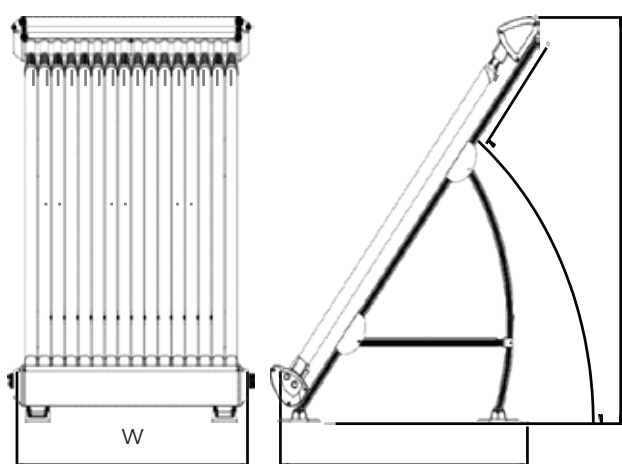

THERMECRO

Thermecro converts a staggering 92% of solar radiation that strikes it into hot water for your swimming pool or spa. Thermecro is not reliant on outside temperatures or direct sunlight so, unlike any other solar heaters on the market, it will work optimally in all weather conditions, temperatures and locations. Ideal solution for a secondary heating device.

TECHNICAL DRAWINGS

Fully adjustable Max = 1778 mm

ACCESSORIES

SOLAR CONTROLLER

POOL INTERFACE

SPECIFICATIONS

EVACUATED RADIATION COLLECTOR TUBES	Borosilicate 3.3 (Pyrex) 1500mm x 58mm
FRAME MATERIAL	Anodised aluminium 3mm wall sections
WATER CONNECTIONS	1" BSP male thread (x2 Pairs)
TEMPERATURE SENSOR	Pool Interface: 1 metre long NTC; thermistor 103AT-2, R25=10K B=3435K Evacuated tube: 2 metres long high temperature NTC; thermistor G560
MOUNTING	Floor standing or roof mounting

OPTIONAL ACCESSORIES: SOLAR CONTROLLER AND POOL INTERFACE VALVE

CONTROL POWER SUPPLY	Single phase 220-240V
INTERNATIONAL PROTECTION MARKING	IP44
FREQUENCY	50/60Hz
MOUNTING	Wall mounting

MODELS

PRODUCT CODE	DESCRIPTION	MAX. POOL VOLUME	WIDTH 'W'	NET WEIGHT	GROSS WEIGHT	VOLUME
		m ³	mm	kg	kg	m ³
SR-AO-16	16 Tube Solar Array Only	10	1128	47	52	1.81
SR-AO-32	32 Tube Solar Array Only	20	2148	97	108	2.43
SR-AO-48	48 Tube Solar Array Only	30	3180	137	148	4.25
SRC-16	16 Tube Solar Heater Complete System	10	1128	70	78	1.88
SRC-32	32 Tube Solar Heater Complete System	20	2148	124	134	2.50
SRC-48	48 Tube Solar Heater Complete System	30	3180	160	174	4.32