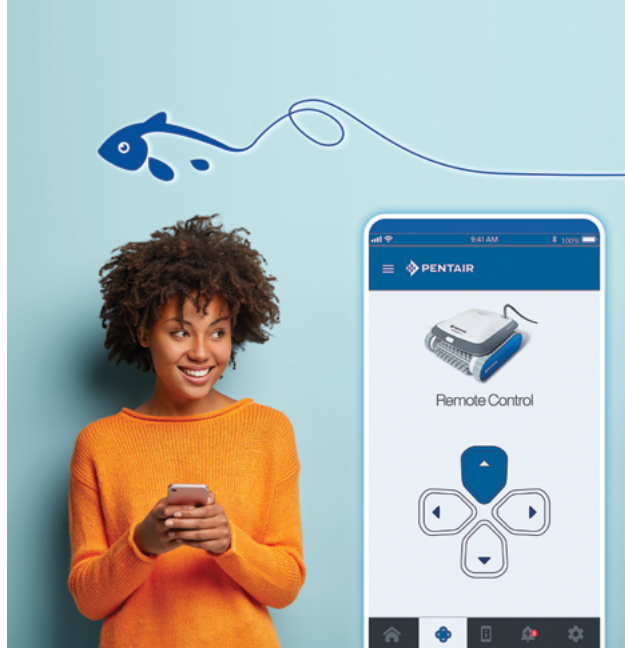

## Easy to carry and ergonomic

Very thin with ultra-compact dimensions and weighing less than 6 kg, it is as easy to carry as a small school bag.

Equipped with a very fast water drain coupling system, taking it out of the water is a real joy.

## Easy to maintain

Very comfortable in the water, the robot moves smartly, to the right, to the left, forwards and backwards, to avoid tangling its cable.

Once your pool is clean, access to the filter and cleaning are very easy. You simply need to press the button located on the front of the robot to open the cover and flush the filter(s) with water: child's play!

**Get more out of your pool by reducing maintenance times.**

PROWLER P10 & P20

Happy as  
a fish in water.

Not to mention  
its clever indicator light,  
which lets you know  
when the filter is full.

\*Available on the  
Prowler P20 model

## Have you dreamt of having a "remote-controlled fish"?

Control your Prowler P20 remotely thanks  
to its Bluetooth module and the free  
Prowler RC application.  
Guide it around your pool with ease for  
spot cleaning.