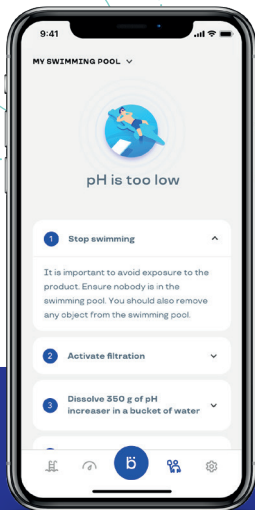

blueriot

Blue Connect Go

Enjoy again

The smart water analyzer
to simplify the treatment
of your pool or your spa

Download the free
application Blueriot
Pool & Spa Assistant

2 years warranty
(device + probe)

blueriot.com

Benefit from a healthy and clean water for **the well-being of your family**

Comfort

Blue Connect Go takes the measurements for you and guides you to balance the water

Saving

Save chemicals and money thanks to the step-by-step guide with advices adapted to your pool or your spa

Health

Your water is well-balanced thanks to the quality recommendations

The solution to enjoy your pool or your spa thanks to the 3-in-1 sensor that measures the key parameters of your pool or spa:

- ✓ water temperature
- ✓ pH
- ✓ Disinfectant level/ORP (platinum sensor suitable for swimming pools and spas disinfected with chlorine and bromine)

With the practical guide and the tailor-made recommendations

Blue Connect Go

the connected water analyzer
for peace of mind

Trigger an instant Bluetooth measurement through a button in the application

Follow the step-by-step guide with chemical recommendations