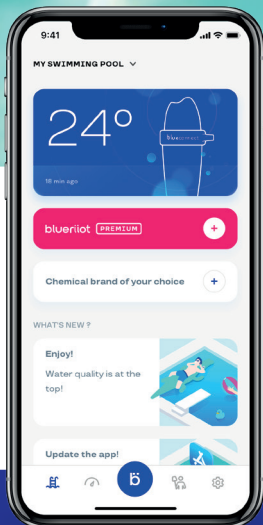

blueriot

Blue Connect Go

Enjoy again

The smart water analyzer
to simplify the treatment
of your pool or your spa

Download the free
application Blueriot
Pool & Spa Assistant

2 years warranty
(device + probe)

blueriot.com

Benefit from a healthy and clean water for **the well-being of your family**

Comfort

Blue Connect Go takes the measurements for you and guides you to balance the water

Saving

Save chemicals and money thanks to the step-by-step guide with advices adapted to your pool or your spa

Health

Your water is well-balanced thanks to the quality recommendations

The solution to enjoy your pool or your spa thanks to the 3-in-1 sensor that measures the key parameters of your pool or spa:

- ✓ water temperature
- ✓ pH
- ✓ Disinfectant level/ORP (platinum sensor suitable for swimming pools and spas disinfected with chlorine and bromine)

With the practical guide and the tailor-made recommendations

Blue Connect Go

the connected water analyzer
for peace of mind

Trigger an instant Bluetooth measurement through a button in the application

Follow the step-by-step guide with chemical recommendations