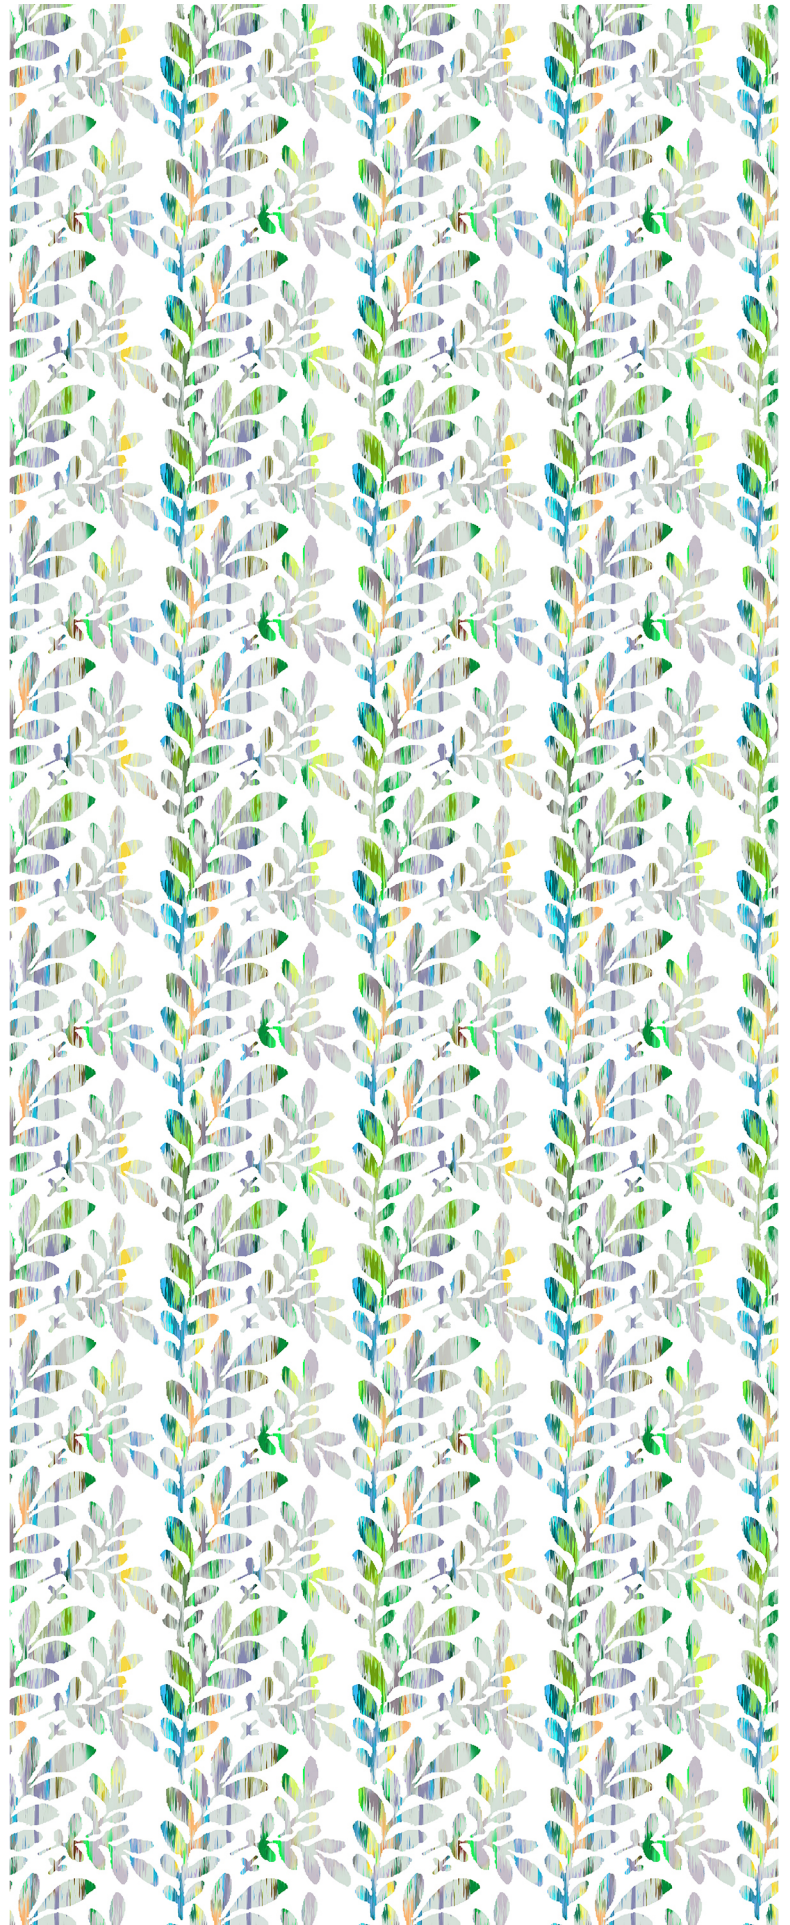

nicolette mayer™
WALLPAPER & FABRICS

NICOLETTE MAYER COLLECTION

DESIGN NAME: TUILERIES

COLOR: VERDURE

DESIGN NUMBER:

ROLL SIZE: 34" W X 8 YARDS / 86 cm X 7.3 m

REPEAT: 18" V X 8.5" H / 45.72 cm X 21.59 cm

GRASSCLOTH ON PAPER

CLASS: A FIRE RATING (ASTM E84-16 CLASS A)
FOR CONTRACT/HOSPITALITY & RESIDENTIAL

Please contact your local representative showroom