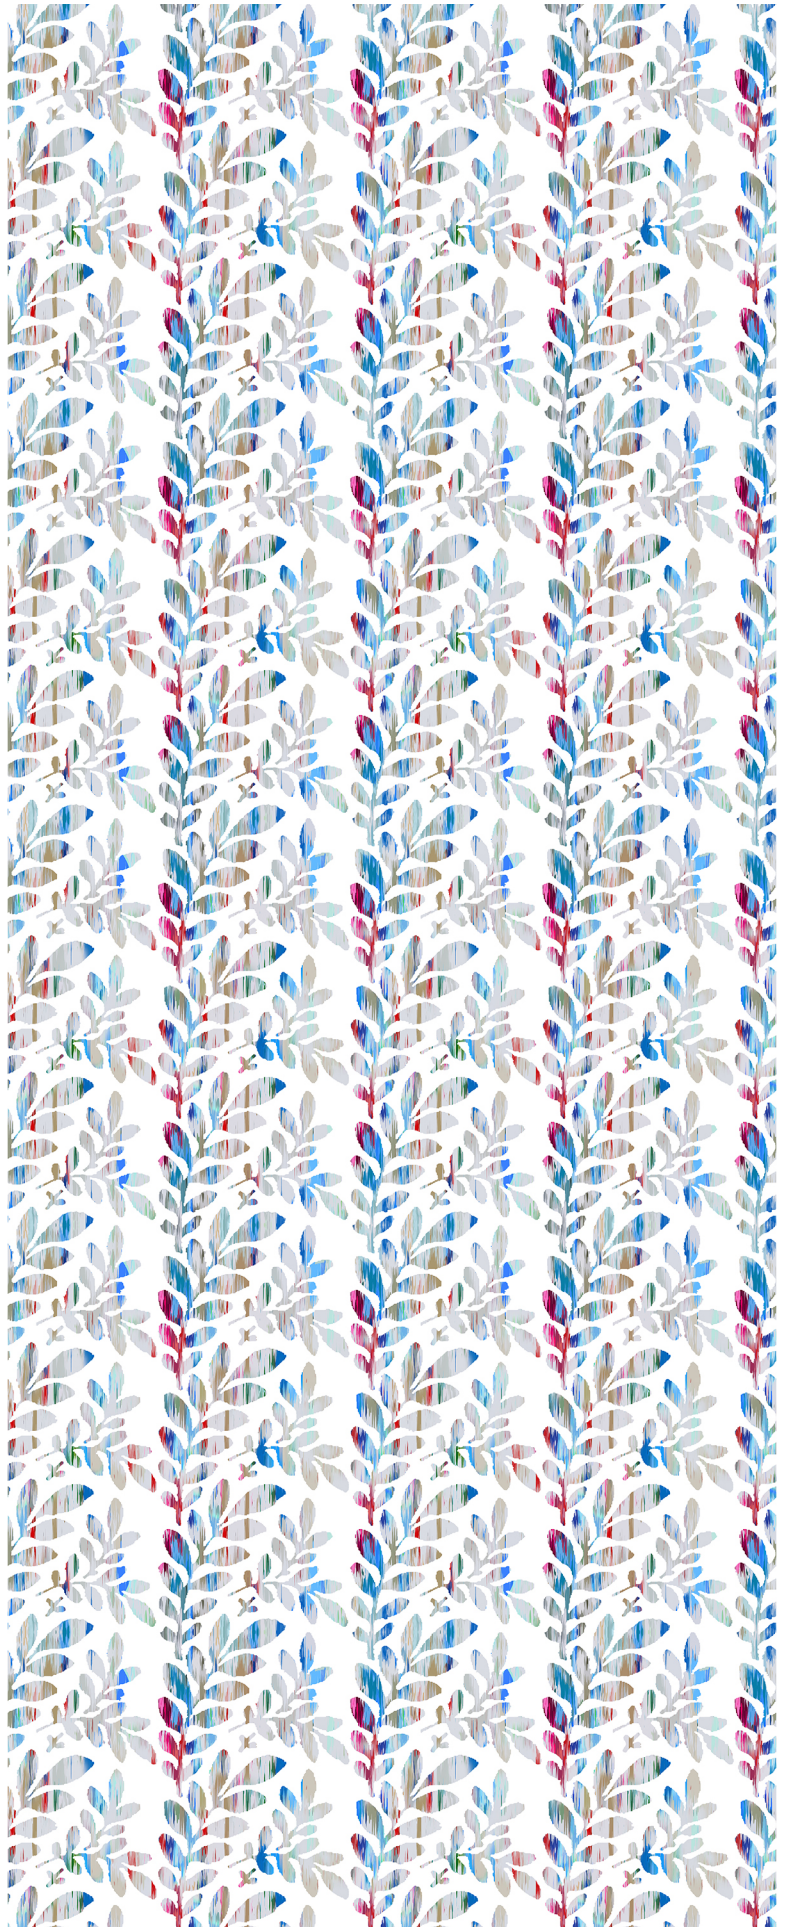

nicolette mayer™
WALLPAPER & FABRICS

NICOLETTE MAYER COLLECTION

DESIGN NAME: TUILERIES

COLOR: FRENCH BLUE

DESIGN NUMBER:

ROLL SIZE: 34" WIDE X 8 YARDS

REPEAT:

GRASSCLOTH ON PAPER