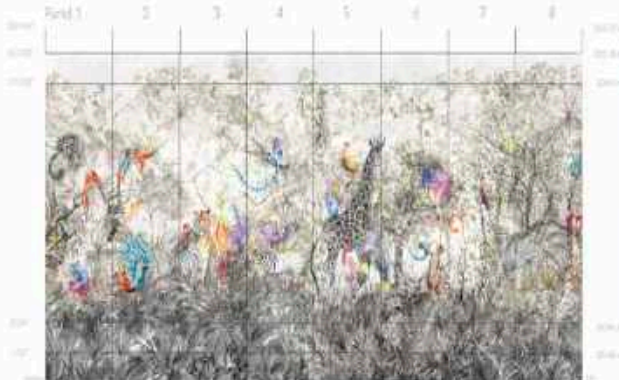

© Nicolette Mayer, 2018

nicolette mayer

Design Name: ARCADIA- PANEL 5

Color: Multicolor

Design Number:

Ground Material/Substrate: Metallic Grasscloth

Substrate or Backing Type: Paper Backed

Paper Width: 34" / 86 cm

Printed/Useable Width: 34" / 86 cm

Vertical Repeat: 144" / 366 cm

Horizontal Repeat: 34" / 86 cm

Match Type: Straight Match

Yards per Roll/Bolt: 4 Yard Panels/ 3.66 meters

Trimmed/Untrimmed: Trimmed

Washability/Cleaning instructions: Spongeable

Fire Code: US:CLASS A (EU: B-S1, D0)

A large scale scenic wallpaper mural inspired by Exoticism & Animalia of the famed Garden Paradise of Arcadia, with exotic fantasy animals, florals and botanicals in a sublime garden of the most world's beautiful panoramic garden scenic. Modern multicolor color mixed with neutral elements with our proprietary cuttable areas for flexibility within 8 panel standard mural sizes. All of this creates the renown Nicolette Mayer unique signature. A truly stunning scenic wallpaper, luxurious, and almost seamless, with unique 'ease of hanging'. Available in one beautiful colorway. Custom sizes are also available for special heights and other needs.

Please contact your local representative showroom.