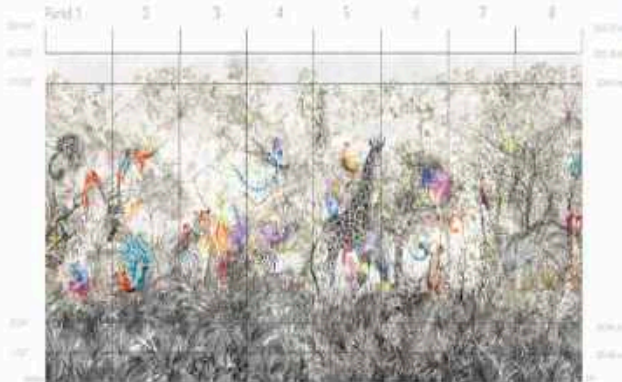

nicolette mayer

Design Name: ARCADIA- PANEL 3

Color: Multicolor

Design Number:

Ground Material/Substrate: Metallic Grasscloth

Substrate or Backing Type: Paper Backed

Paper Width: 34" / 86 cm

Printed/Useable Width: 34" / 86 cm

Vertical Repeat: 144" / 366 cm

Horizontal Repeat: 34" / 86 cm

Match Type: Straight Match

Yards per Roll/Bolt: 4 Yard Panels/ 3.66 meters

Trimmed/Untrimmed: Trimmed

Washability/Cleaning instructions: Spongeable

Fire Code: US:CLASS A (EU: B-S1, D0)

A large scale scenic wallpaper mural inspired by Exoticism & Animalia of the famed Garden Paradise of Arcadia, with exotic fantasy animals, florals and botanicals in a sublime garden of the most world's beautiful panoramic garden scenic. Modern multicolor color mixed with neutral elements with our proprietary cuttable areas for flexibility within 8 panel standard mural sizes. All of this creates the renown Nicolette Mayer unique signature. A truly stunning scenic wallpaper, luxurious, and almost seamless, with unique 'ease of hanging'. Available in one beautiful colorway. Custom sizes are also available for special heights and other needs.

Please contact your local representative showroom.