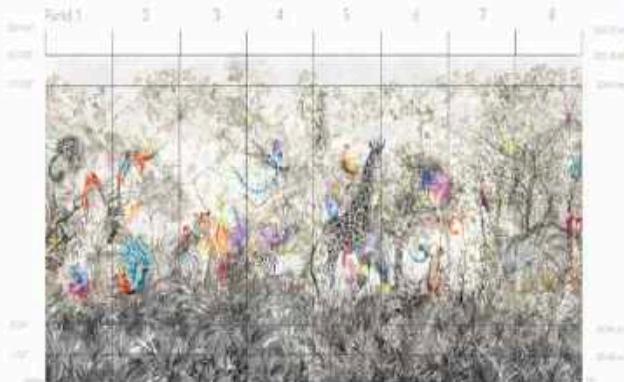

nicolette mayer

Design Name: ARCADIA- PANEL 4

Color: Multicolor

Design Number:

Ground Material/Substrate: Metallic Grasscloth

Substrate or Backing Type: Paper Backed

Paper Width: 34" / 86 cm

Printed/Useable Width: 34" / 86 cm

Vertical Repeat: 144" / 366 cm

Horizontal Repeat: 34" / 86 cm

Match Type: Straight Match

Yards per Roll/Bolt: 4 Yard Panels/ 3.66 meters

Trimmed/Untrimmed: Trimmed

Washability/Cleaning instructions: Spongeable

Fire Code: US:CLASS A (EU: B-S1, D0)

A large scale scenic wallpaper mural inspired by Exoticism & Animalia of the famed Garden Paradise of Arcadia, with exotic fantasy animals, florals and botanicals in a sublime garden of the most world's beautiful panoramic garden scenic. Modern multicolor color mixed with neutral elements with our proprietary cuttable areas for flexibility within 8 panel standard mural sizes. All of this creates the renown Nicolette Mayer unique signature. A truly stunning scenic wallpaper, luxurious, and almost seamless, with unique 'ease of hanging'. Available in one beautiful colorway. Custom sizes are also available for special heights and other needs.

Please contact your local representative showroom.