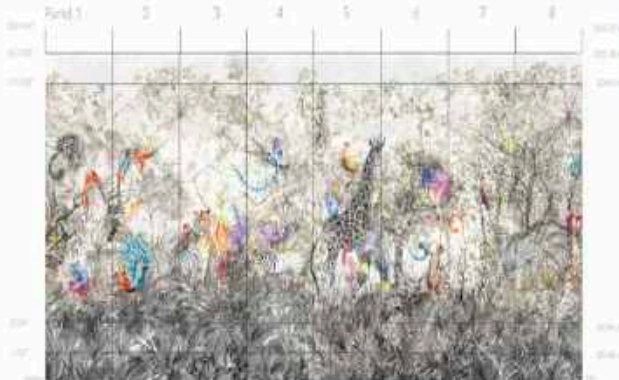

nicolette mayer

Design Name: ARCADIA- PANEL 1

Color: Multicolor

Design Number:

Ground Material/Substrate: Metallic Grasscloth

Substrate or Backing Type: Paper Backed

Paper Width: 34" / 86 cm

Printed/Useable Width: 34" / 86 cm

Vertical Repeat: 144" / 366 cm

Horizontal Repeat: 34" / 86 cm

Match Type: Straight Match

Yards per Roll/Bolt: 4 Yard Panels/ 3.66 meters

Trimmed/Untrimmed: Trimmed

Washability/Cleaning instructions: Spongeable

Fire Code: US:CLASS A (EU: B-S1, D0)

A large scale scenic wallpaper mural inspired by Exoticism & Animalia of the famed Garden Paradise of Arcadia, with exotic fantasy animals, florals and botanicals in a sublime garden of the most world's beautiful panoramic garden scenic. Modern multicolor color mixed with neutral elements with our proprietary cuttable areas for flexibility within 8 panel standard mural sizes. All of this creates the renown Nicolette Mayer unique signature. A truly stunning scenic wallpaper, luxurious, and almost seamless, with unique 'ease of hanging'. Available in one beautiful colorway. Custom sizes are also available for special heights and other needs.

Please contact your local representative showroom.