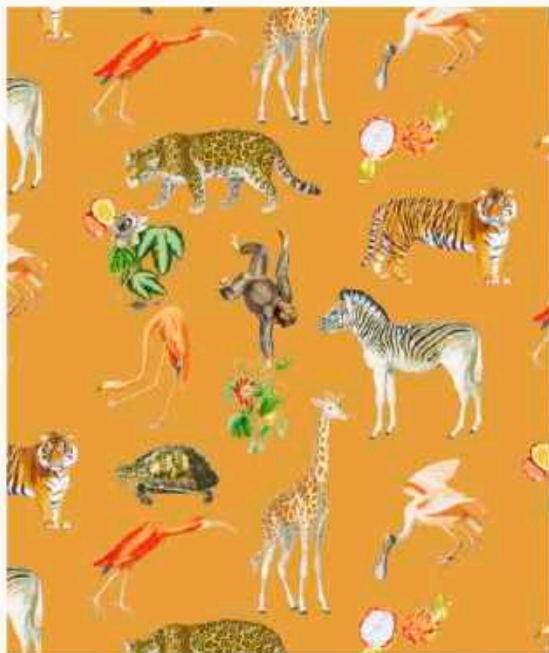

Detail

nicolette mayer

Design Name: EXOTIX

Color: Tangerine

Ground Material/Substrate: Matt Coated

Substrate or Backing Type: NonWoven

Paper Width: 20.5"

Printed/Useable Width: 20.5"/52cm

Vertical Repeat: 22.83"/58cm

Horizontal Repeat: 20.5"/52cm

Match Type: Half Drop

Yards per Roll/Bolt: 11 Yards/10 Meters Roll

Trimmed/Untrimmed: Trimmed

Fire Code: Class A/ Class B s1.d0 (BS EN 13501-1-1:2002)