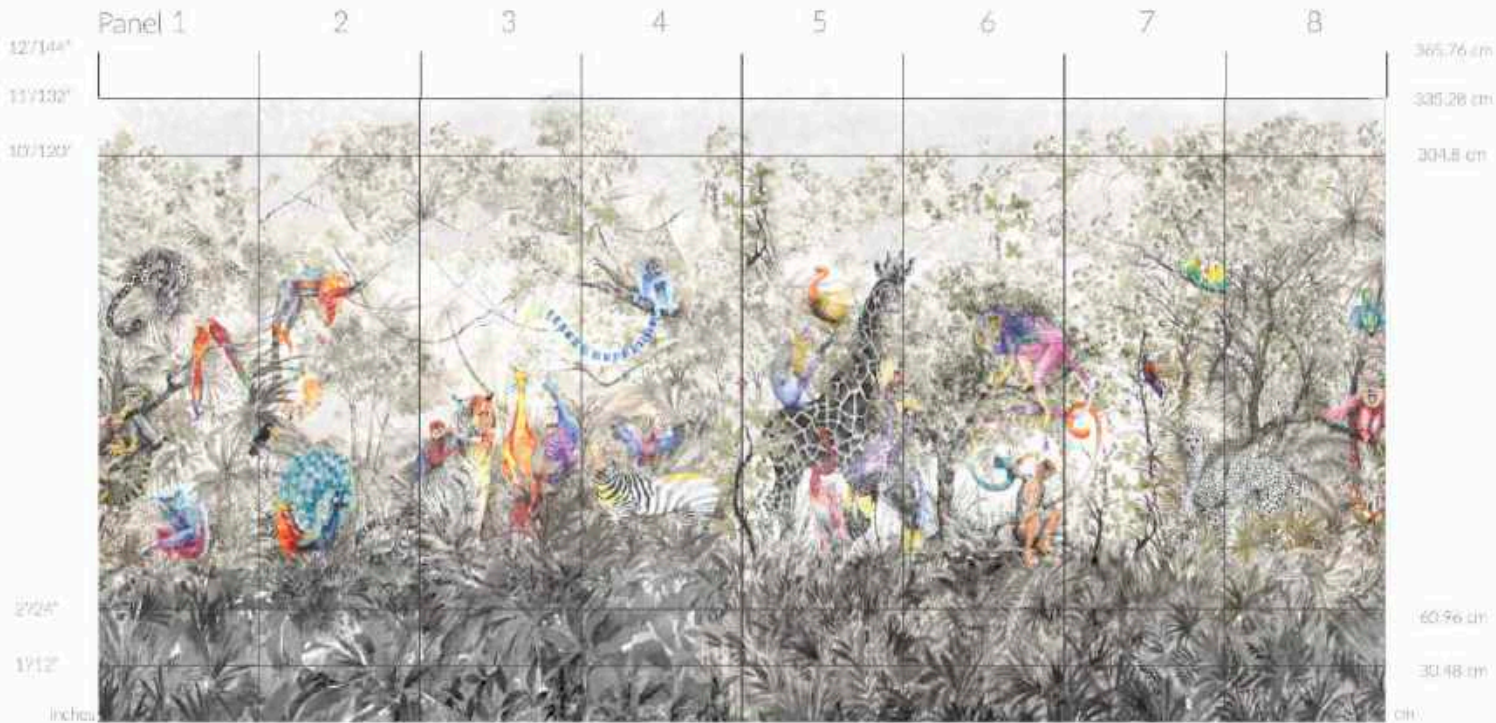

## ARCADIA

by nicolette mayer

Designed to enable flexibility within standard mural quick-ship sizes, with our exclusive **CutableSpaceMural™**, we designed each of the 8 Panels at 365cm/12'/144" height and 86cm/34" width trimmed, with the ability to crop at 30cm/12" and 60 cm/24" without cutting into the main panels, allowing for centering of each panel at today's most popular wall heights. Of course, we can also design custom sizing for grand ceiling heights or widths just for you at an upcharge for studio time.