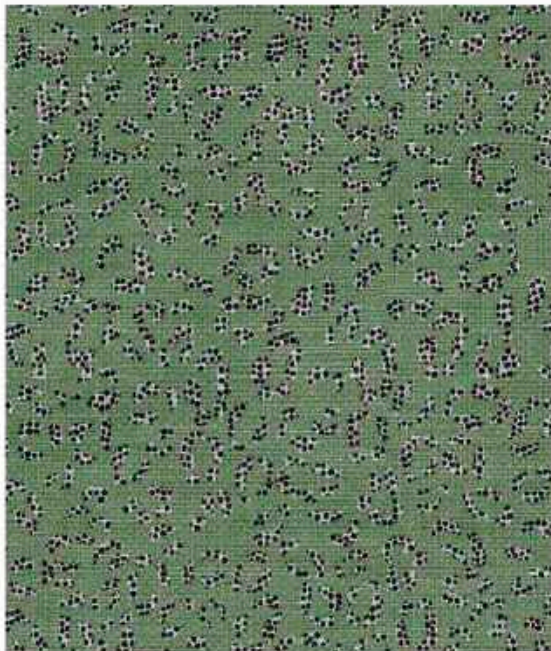

Detail

nicolette mayer

Design Name: Zulu Spot

Color: Green

Design Number:

Ground Material/Substrate: SilverBasket Weave

Substrate or Backing Type: Paper Backed

Paper Width: 34"/86 cm

Printed/Useable Width: 34"/ 86cm

Vertical Repeat: 9"/ 22.86 cm

Horizontal Repeat: 8.5"/ 20.32 cm

Match Type: Straight Match

Yards per Roll/Bolt: 8 Yards/ 7.3 M /Roll

Trimmed/Untrimmed: Trimmed

Washability/Cleaning: Spongeable

Light Fastness: N/A

Fire Code: A Rated/Class B s1.d0(BS EN 13501-1-1:2002)