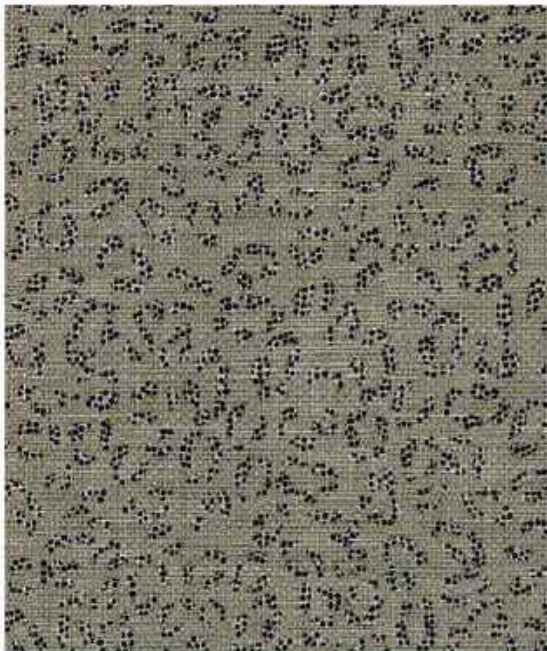

Eco-friendly and made as a by-product of wine-making!

Pewter

Bronze  
36"/88cm wide

Copper

© Nicolette Mayer, 2018

Zulu Spot

Detail