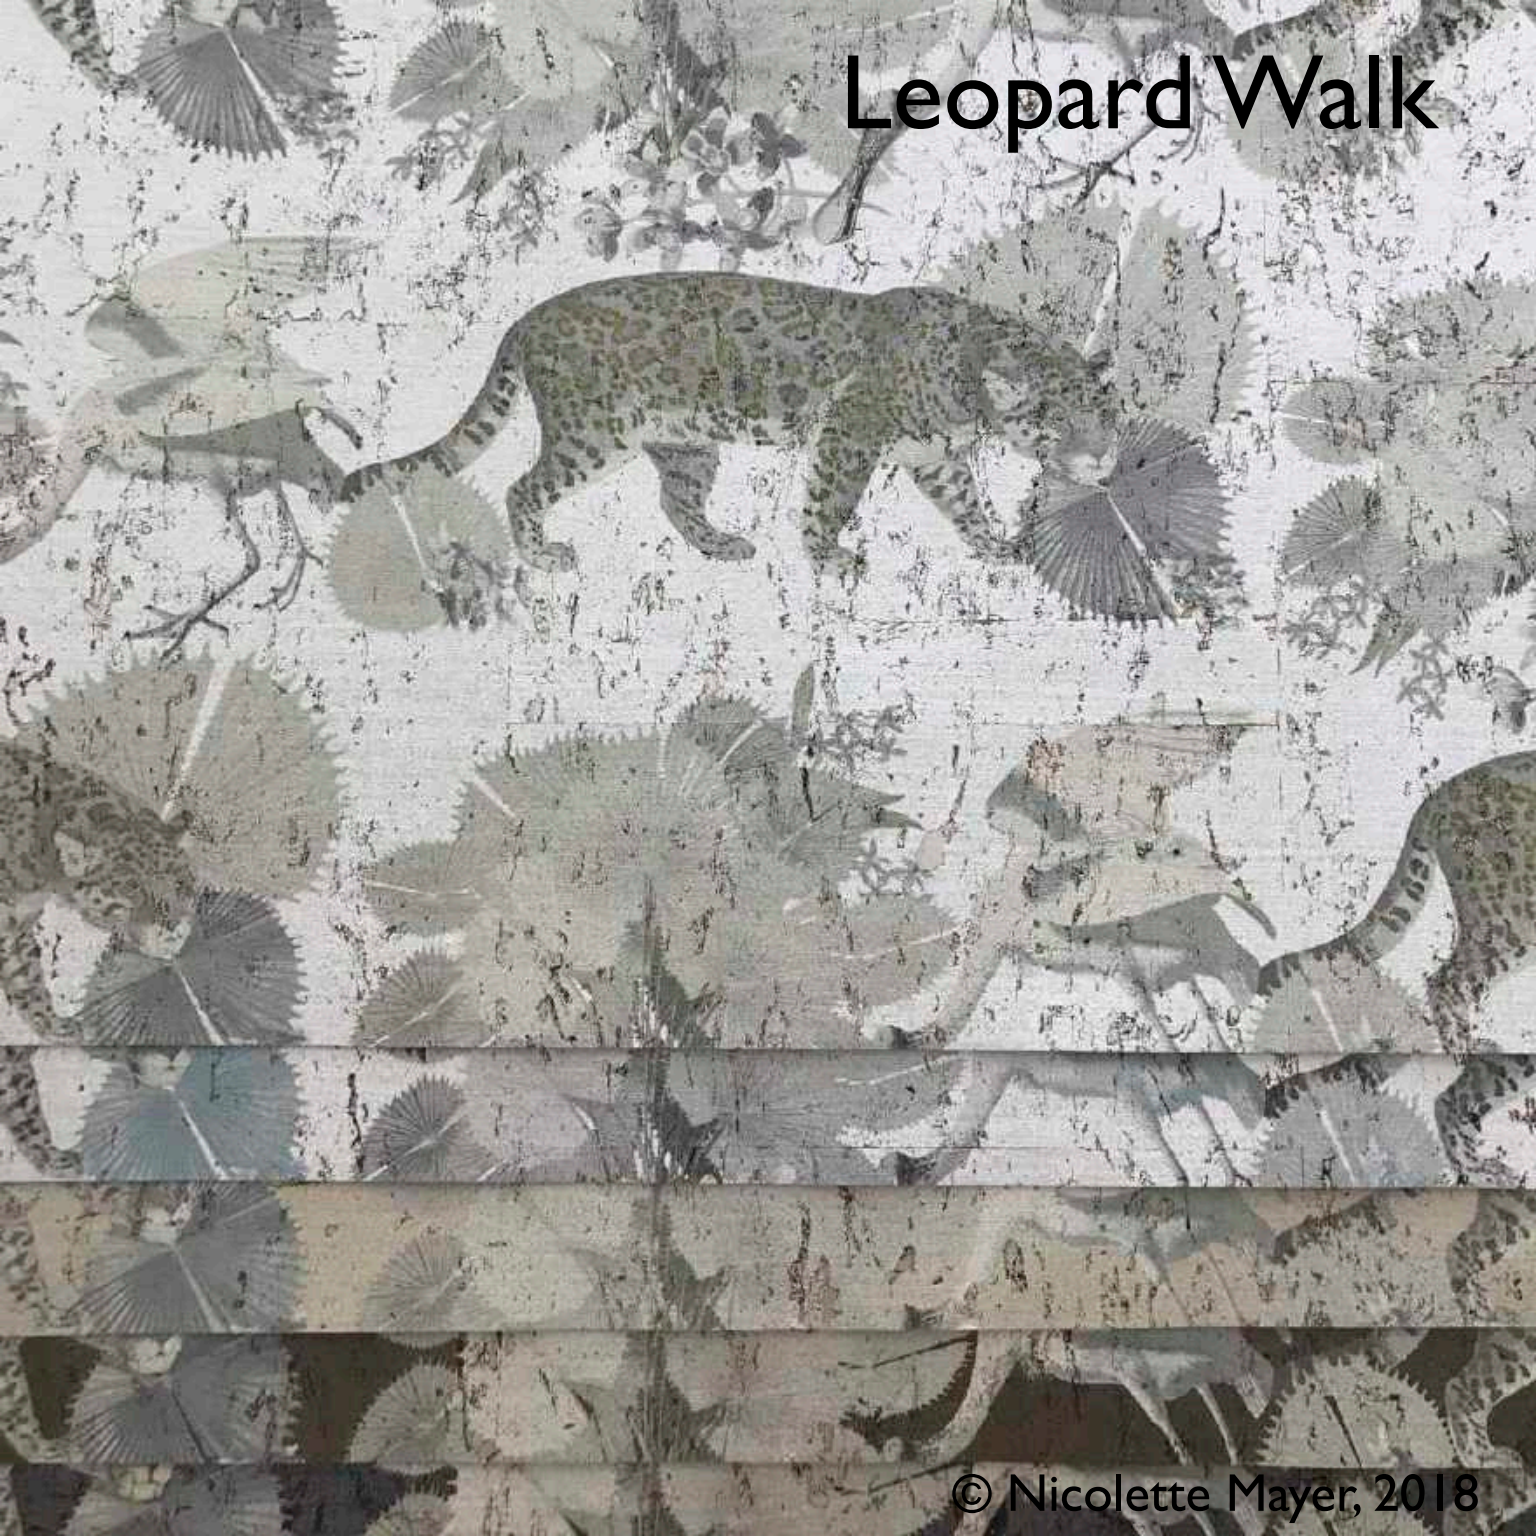

Leopard Walk