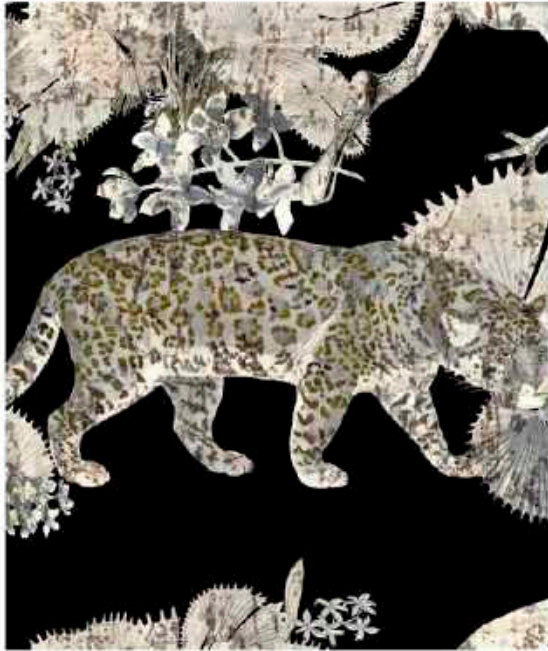

Detail

nicolette mayer

Design Name: Leopard Walk

Color: Black

Design Number:

Ground Material/Substrate: Metallic Cork

Substrate or Backing Type: Nonwoven

Paper Width: 36" / 91 cm, 34.64"/88cm useable

Printed/Useable Width: 20.5" / 52 cm

Vertical Repeat: 9.057" / 23 cm

Horizontal Repeat: 17.323" / 44 cm

Match Type: Straight Match

Yards per Roll/Bolt: 8 Yard Panels / 7.3 meters

Trimmed/Untrimmed: Untrimmed

Washability/Cleaning instructions: Spongeable

Fire Code: US:CLASS A (EU: B-S1, D0)