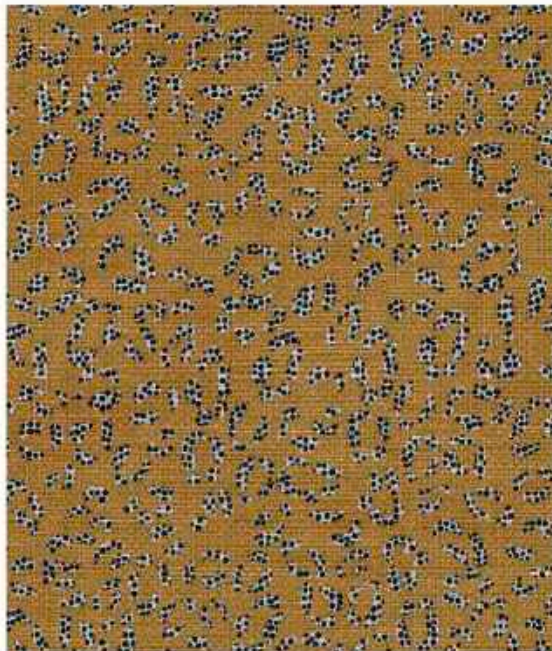

Detail

nicolette mayer

Design Name: Zulu Spot

Color: Tangerine

Design Number:

Ground Material/Substrate: SilverBasket Weave

Substrate or Backing Type: Paper Backed

Paper Width: 34"/86 cm

Printed/Useable Width: 34"/ 86cm

Vertical Repeat: 9"/ 22.86 cm

Horizontal Repeat: 8.5"/ 20.32 cm

Match Type: Straight Match

Yards per Roll/Bolt: 8 Yards/ 7.3 M /Roll

Trimmed/Untrimmed: Trimmed

Washability/Cleaning: Spongeable

Light Fastness: N/A

Fire Code: A Rated/Class B s1.d0(BS EN 13501-1-1:2002)