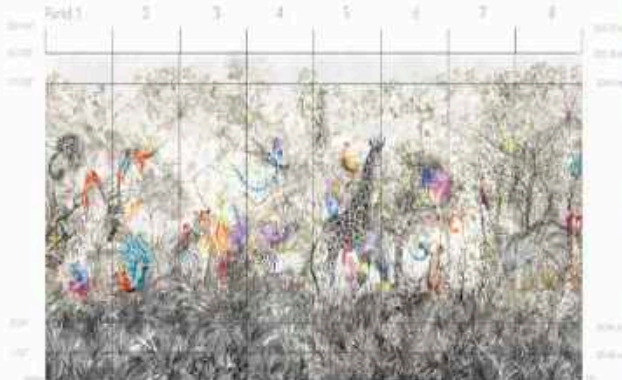

nicolette mayer

Design Name: ARCADIA- PANEL 6

Color: Multicolor

Design Number:

Ground Material/Substrate: Metallic Grasscloth

Substrate or Backing Type: Paper Backed

Paper Width: 34" / 86 cm

Printed/Useable Width: 34" / 86 cm

Vertical Repeat: 144" / 366 cm

Horizontal Repeat: 34" / 86 cm

Match Type: Straight Match

Yards per Roll/Bolt: 4 Yard Panels/ 3.66 meters

Trimmed/Untrimmed: Trimmed

Washability/Cleaning instructions: Spongeable

Fire Code: US:CLASS A (EU: B-S1, D0)

A large scale scenic wallpaper mural inspired by Exoticism & Animalia of the famed Garden Paradise of Arcadia, with exotic fantasy animals, florals and botanicals in a sublime garden of the most world's beautiful panoramic garden scenic. Modern multicolor color mixed with neutral elements with our proprietary cuttable areas for flexibility within 8 panel standard mural sizes. All of this creates the renown Nicolette Mayer unique signature. A truly stunning scenic wallpaper, luxurious, and almost seamless, with unique 'ease of hanging'. Available in one beautiful colorway. Custom sizes are also available for special heights and other needs.

Please contact your local representative showroom.