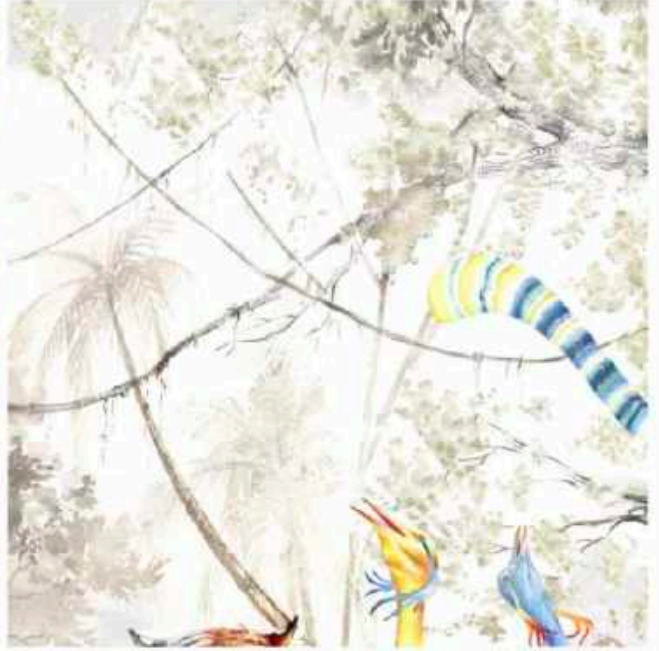

Panel 3: Closeup Details