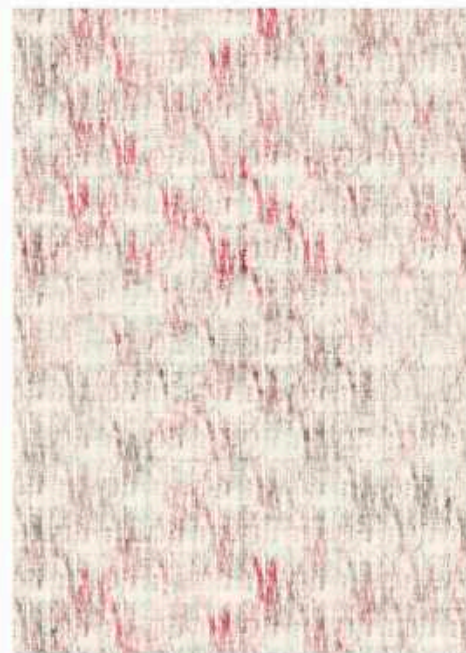

nicolette mayer

Design Name: SINGITA

Color: Cherry

Ground Material/Substrate: Hemp Grasscloth

Substrate or Backing Type: Paper

Paper Width: 27.5" / 70 cm

Printed/Useable Width: 33.5" / 85cm

Vertical Repeat: 35.4" / 90cm

Horizontal Repeat: 33.5" / 85 cm

Match Type: Straight Match

Yards per Roll/Bolt: 8 Yards/7.3 Meter Roll

Trimmed/Untrimmed: Trimmed

Fire Code: Class B s1.d0 (BS EN 13501-1-1:2002)

Introducing a highly textured modern abstract, Singita. Created with highly textured multilayering of Hemp, with a very fine, sisal weave, one of the most versatile wall coverings, complementing any style from tropical to rustic, traditional to contemporary. As a natural material, roll pattern matching cannot be guaranteed but this only adds to Singita's intrinsic charm and richness, creating beautiful abstract variation on your wall.

-Nicolette Mayer

Please contact your local representative showroom.