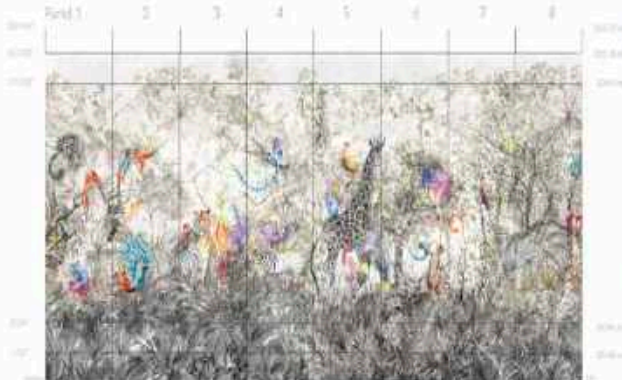

nicolette mayer

Design Name: ARCADIA- PANEL 2

Color: Multicolor

Design Number:

Ground Material/Substrate: Metallic Grasscloth

Substrate or Backing Type: Paper Backed

Paper Width: 34" / 86 cm

Printed/Useable Width: 34" / 86 cm

Vertical Repeat: 144" / 366 cm

Horizontal Repeat: 34" / 86 cm

Match Type: Straight Match

Yards per Roll/Bolt: 4 Yard Panels/ 3.66 meters

Trimmed/Untrimmed: Trimmed

Washability/Cleaning instructions: Spongeable

Fire Code: US:CLASS A (EU: B-S1, D0)

A large scale scenic wallpaper mural inspired by Exoticism & Animalia of the famed Garden Paradise of Arcadia, with exotic fantasy animals, florals and botanicals in a sublime garden of the most world's beautiful panoramic garden scenic. Modern multicolor color mixed with neutral elements with our proprietary cuttable areas for flexibility within 8 panel standard mural sizes. All of this creates the renown Nicolette Mayer unique signature. A truly stunning scenic wallpaper, luxurious, and almost seamless, with unique 'ease of hanging'. Available in one beautiful colorway. Custom sizes are also available for special heights and other needs.

Please contact your local representative showroom.