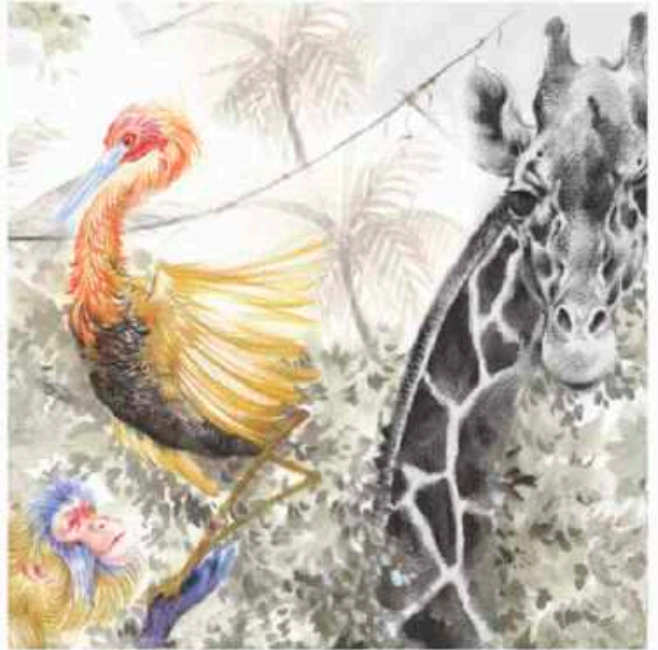

Panel 5: Closeup Details