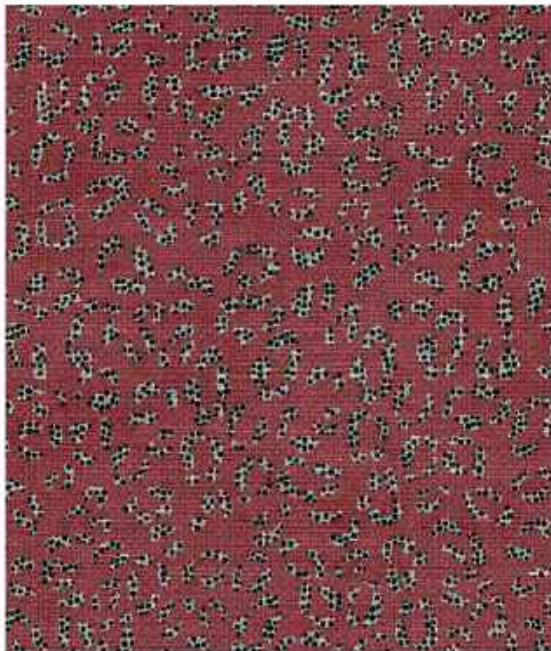

Detail

nicolette mayer

Design Name: Zulu Spot

Color: Cherry

Design Number:

Ground Material/Substrate: SilverBasket Weave

Substrate or Backing Type: Paper Backed

Paper Width: 34"/86 cm

Printed/Useable Width: 34"/ 86cm

Vertical Repeat: 9"/ 22.86 cm

Horizontal Repeat: 8.5"/ 20.32 cm

Match Type: Straight Match

Yards per Roll/Bolt: 8 Yards/ 7.3 M /Roll

Trimmed/Untrimmed: Trimmed

Washability/Cleaning: Spongeable

Light Fastness: N/A

Fire Code: A Rated/Class B s1.d0(BS EN 13501-1-1:2002)