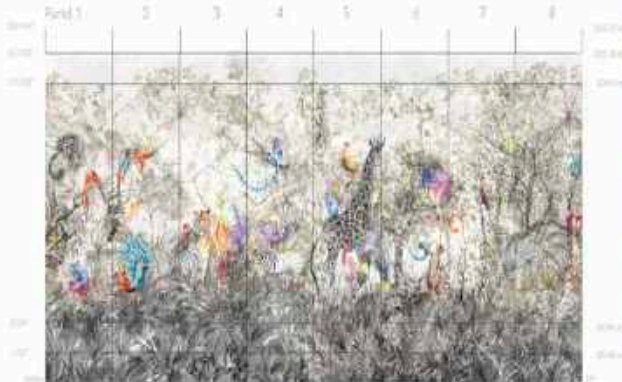

nicolette mayer

Design Name: ARCADIA- PANEL 7

Color: Multicolor

Design Number:

Ground Material/Substrate: Metallic Grasscloth

Substrate or Backing Type: Paper Backed

Paper Width: 34" / 86 cm

Printed/Useable Width: 34" / 86 cm

Vertical Repeat: 144" / 366 cm

Horizontal Repeat: 34" / 86 cm

Match Type: Straight Match

Yards per Roll/Bolt: 4 Yard Panels/ 3.66 meters

Trimmed/Untrimmed: Trimmed

Washability/Cleaning instructions: Spongeable

Fire Code: US:CLASS A (EU: B-S1, D0)

A large scale scenic wallpaper mural inspired by Exoticism & Animalia of the famed Garden Paradise of Arcadia, with exotic fantasy animals, florals and botanicals in a sublime garden of the most world's beautiful panoramic garden scenic. Modern multicolor color mixed with neutral elements with our proprietary cuttable areas for flexibility within 8 panel standard mural sizes. All of this creates the renown Nicolette Mayer unique signature. A truly stunning scenic wallpaper, luxurious, and almost seamless, with unique 'ease of hanging'. Available in one beautiful colorway. Custom sizes are also available for special heights and other needs.

Please contact your local representative showroom.