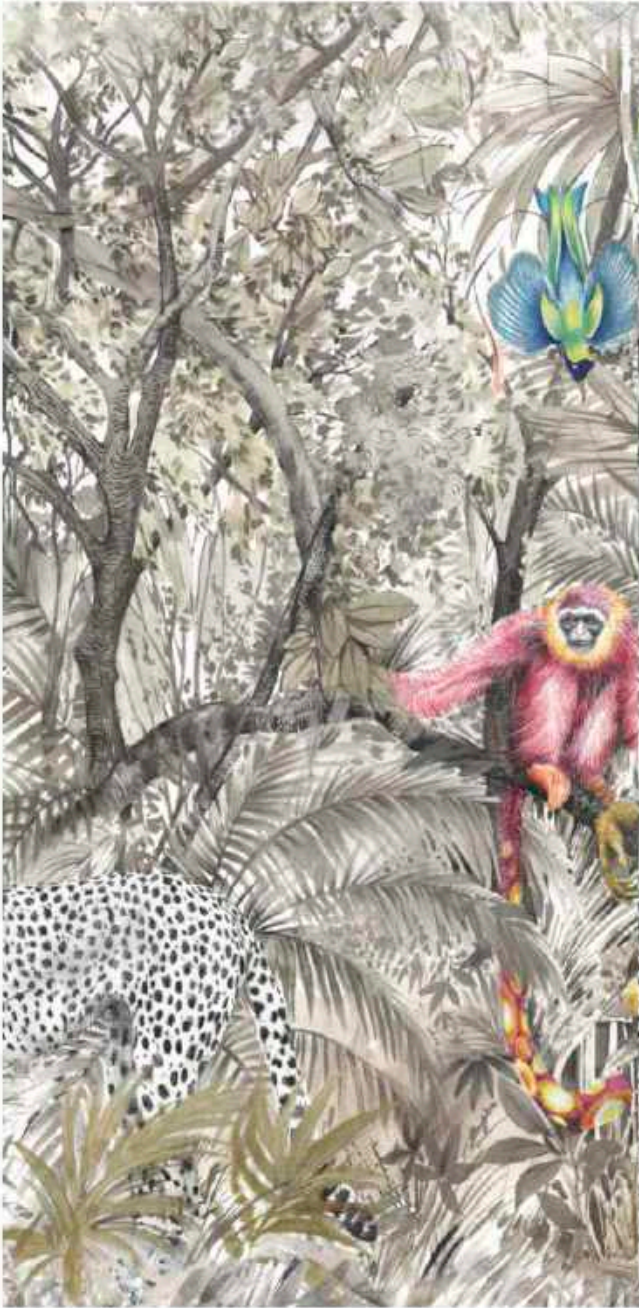

Panel 8: Closeup Details