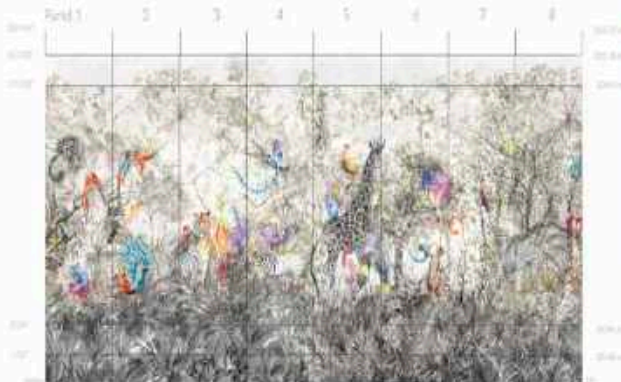

nicolette mayer

Design Name: ARCADIA- PANEL 8

Color: Multicolor

Design Number:

Ground Material/Substrate: Metallic Grasscloth

Substrate or Backing Type: Paper Backed

Paper Width: 34" / 86 cm

Printed/Useable Width: 34" / 86 cm

Vertical Repeat: 144" / 366 cm

Horizontal Repeat: 34" / 86 cm

Match Type: Straight Match

Yards per Roll/Bolt: 4 Yard Panels/ 3.66 meters

Trimmed/Untrimmed: Trimmed

Washability/Cleaning instructions: Spongeable

Fire Code: US:CLASS A (EU: B-S1, D0)

A large scale scenic wallpaper mural inspired by Exoticism & Animalia of the famed Garden Paradise of Arcadia, with exotic fantasy animals, florals and botanicals in a sublime garden of the most world's beautiful panoramic garden scenic. Modern multicolor color mixed with neutral elements with our proprietary cuttable areas for flexibility within 8 panel standard mural sizes. All of this creates the renown Nicolette Mayer unique signature. A truly stunning scenic wallpaper, luxurious, and almost seamless, with unique 'ease of hanging'. Available in one beautiful colorway. Custom sizes are also available for special heights and other needs.

Please contact your local representative showroom.