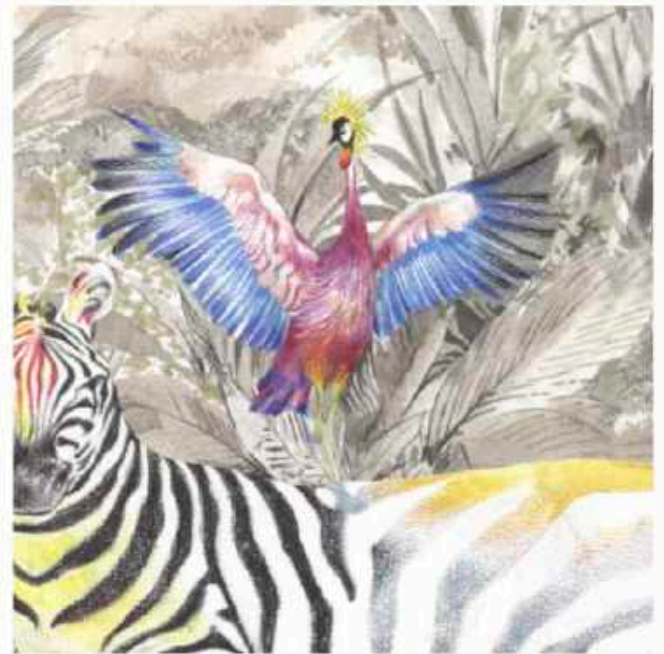

Panel 4: Closeup Details