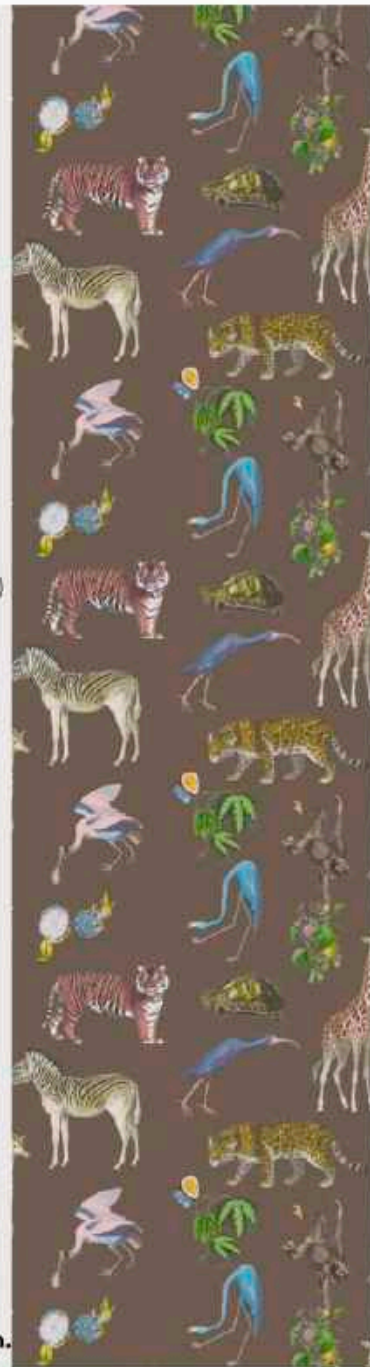

Please contact your local representative showroom.