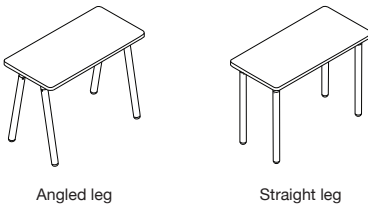

Reya - Home Edition