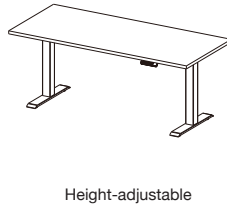

Switchback - Home Edition