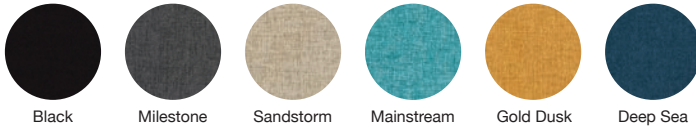

Seat back meshes

Seat frame colors

Seat fabrics

Work from home program

How it works:

- 1 Select products on shop.sitonit.net
- 2 Enter dealer code for a significant discount at checkout
- 3 Products ship free to easily transform your home