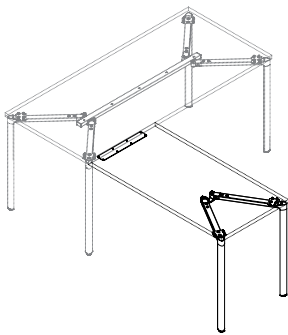

# Specifications

**Base Only**  
Supports Tops  
30" – 42" wide

**Base + Short Stretcher Bar**  
Supports Tops  
48" – 66" wide

**Base + Long Stretcher Bar**  
Supports Tops  
72" wide

**Return for L-Shape Desking**  
Supports Return Tops  
36" - 60" wide

**Bridge for U-Shape Desking**  
Supports Bridge Tops  
36" - 60" wide