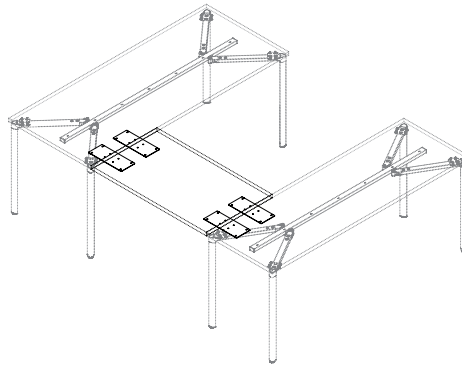

# Specifications

**Base Only**  
Supports Tops  
30" – 42" wide

**Base + Short Stretcher Bar**  
Supports Tops  
48" – 66" wide

**Base + Long Stretcher Bar**  
Supports Tops  
72" wide

**Return for L-Shape Desking**  
Supports Return Tops  
36" - 60" wide

**Bridge for U-Shape Desking**  
Supports Bridge Tops  
36" - 60" wide