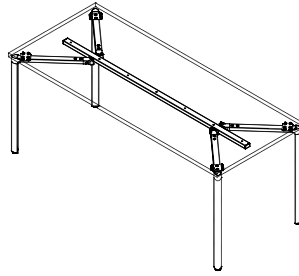

## Closer look

GO FROM LARGE TO SMALL (AND ALMOST EVERY SIZE IN-BETWEEN) WITH A SOLUTION MADE FOR VARIETY.

# Specifications

**Base Only**  
Supports Tops  
30" – 42" wide

**Base + Short Stretcher Bar**  
Supports Tops  
48" – 66" wide

**Base + Long Stretcher Bar**  
Supports Tops  
72" wide

**Return for L-Shape Desking**  
Supports Return Tops  
36" - 60" wide