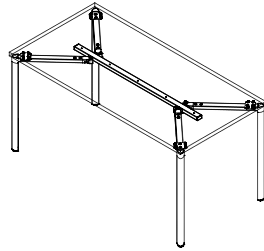

## Closer look

GO FROM LARGE TO SMALL (AND ALMOST EVERY SIZE IN-BETWEEN) WITH A SOLUTION MADE FOR VARIETY.

# Specifications

**Base Only**  
Supports Tops  
30" – 42" wide

**Base + Short Stretcher Bar**  
Supports Tops  
48" – 66" wide

**Base + Long Stretcher Bar**  
Supports Tops  
72" wide

**Return for L-Shape Desking**  
Supports Return Tops  
36" - 60" wide