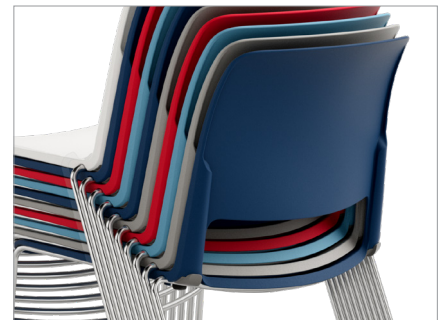

Sprout

SitOnIt • Seating®
sitonit.net

It's friendly – ergo and eco. The supportive, flexing back on Sprout provides extra ergonomics while the simple shell + frame construction makes it 100% recyclable (and super easy to maintain). It pairs a refined silhouette with rugged durability and stacks higher than any other chair we have. Whether spread out, stacked up or stored away, Sprout is always ready to surprise and thrive.

Sprout

FEATURES

- Space-saving design features high-density stacking (up to 40 on a cart and 10 on the floor)
- Ergonomic contouring with 10-degree flexing back provides superior comfort
- Durable and simple shell + frame construction means it's easy to maintain – and is 100% recyclable when it's time to replace
- Slim lines and silhouette complement an array of environments
- Large clean-out makes clean-up quick
- Ganging option locks chairs together effortlessly, creating well-ordered rows for seating
- 9 shell colors and 2 frame colors
- 300 lb weight capacity warranty
- Lifetime warranty
- All options ship in 2 days

Easy to wipe down and clean out

Extra comfort with flexing backrest

High-stacking functionality

Wire rod frame finishes

Chrome

Black

Shell colors