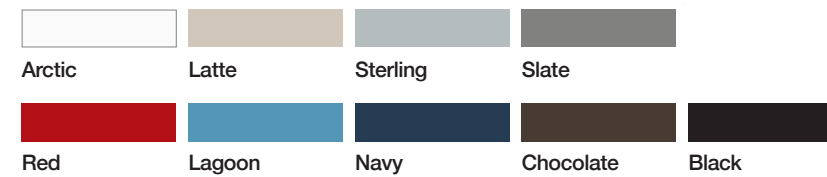

Shell colors

Frame finishes

Chrome Black

Glide options

Clear glide Clear glide with felt

Ganging bracket

Stacking cart