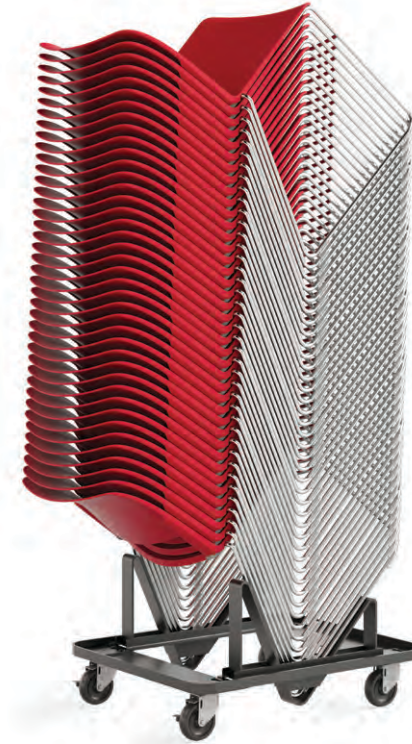


Sprout

It's friendly – ergo and eco

The supportive, flexing back on Sprout provides extra ergonomics while the simple shell + frame construction makes it 100% recyclable (and super easy to maintain). It pairs a refined silhouette with rugged durability and stacks higher than any other chair we have. Whether spread out, stacked up or stored away, Sprout is always ready to surprise and thrive.

Closer look

SPACE-SAVING DESIGN
FEATURES HIGH-DENSITY
STACKING (UP TO 40 ON A
CART AND 10 ON THE FLOOR)

ERGONOMIC
CONTOURING WITH
10-DEGREE FLEXING
BACK PROVIDES
SUPERIOR COMFORT

SLIM LINES AND SILHOUETTE
COMPLEMENT AN ARRAY OF
ENVIRONMENTS

LARGE CLEAN-OUT MAKES
CLEAN-UP QUICK

SHELL + FRAME CONSTRUCTION MAKES
IT EASY TO MAINTAIN – AND IS 100%
RECYCLABLE WHEN IT'S TIME TO REPLACE

Shell colors

Frame finishes

Chrome Black

Glide options

Clear glide Clear glide with felt

Ganging bracket

Stacking cart

Specifications

**1181 FT2
Wire Rod Chair**

MODEL	1181 FT2 Wire Rod Chair
Overall Width Armless	21.25
Overall Depth	22
Overall Height	32
Seat Width	18.75
Seat Depth	16
Seat Height	18.5
Back Width	18.5
Back Height	16
Weight	14.5 lb
Maximum Cart Stacking	40
Maximum Floor Stacking	10
Weight Capacity Warranty	300 lb