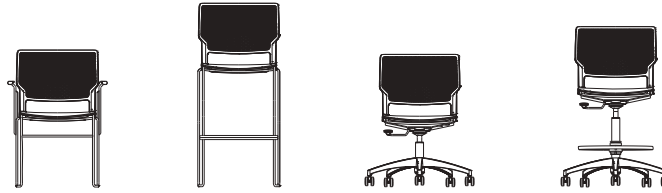

Orbix[®]

SitOnIt • Seating[®]

Everything you need (and more)

More design in a stacker. More comfort in a sit. More models to match the needs of any space. The robust build of Orbix features an ultra-supportive and extra-wide backrest with hundreds of diamond-cut perforations for unmatched breathability and the comfort to breeze through safe and distanced get-togethers. It sets up quickly, stacks up easily, and stores away conveniently.

/ PLASTIC WIRE ROD UPSCALE STACKING ON THE FLOOR (25 ON A CART); PLASTIC BAR STOOL STACKS 6 ON THE FLOOR

/ ULTRA-SUPPORTIVE, EXTRA-WIDE BACKREST PROVIDES LASTING SUPPORT

/ 300 LB WEIGHT CAPACITY WARRANTY

Shell colors

Seat styles

Armless option

Frame finishes

Base finish

Stacking cart

Ganging bracket

Specifications

MODEL	1131 FT2 Wire Rod Chair	1131 FT2 S2 Wire Rod 30" Bar Stool	1132 FT3 Light Task Chair	1132 FT3 S21/1132 FT3 S22 Task Stool/Extended Task Stool
Overall Width Armless	20	20	28.25	28.25
Overall Width With Arms	24.75			
Overall Depth	21.75	22.5	27.25	27.25
Overall Height	33.25	45.5	32.75-37	36.25-43.25/39-48.75
Seat Width	18.25	18.25	18.25	18.25
Seat Depth	17.25	17.25	17.25	17.25
Seat Height	18	30	17.5-22.75	21-28/23.25-33.75
Back Width	19.75	19.75	19.75	19.75
Back Height	17.5	17.5	17.5	17.5
Weight Armless	13 lb (ps) 14 lb (us)	21 lb (ps) 22 lb (us)	26 lb (ps) 27 lb (us)	30 lb/31 lb (ps) 31 lb/32 lb (us)
Weight With Arms	16 lb (ps) 17 lb (us)			
COM	.75 yd	.75 yd	.75 yd	.75 yd
Maximum Cart Stacking	25 (ps) NR (us)			
Maximum Floor Stacking	6 (ps) NR (us)	6 (ps) NR (us)		
Weight Capacity Warranty	300 lb	300 lb	300 lb	300 lb