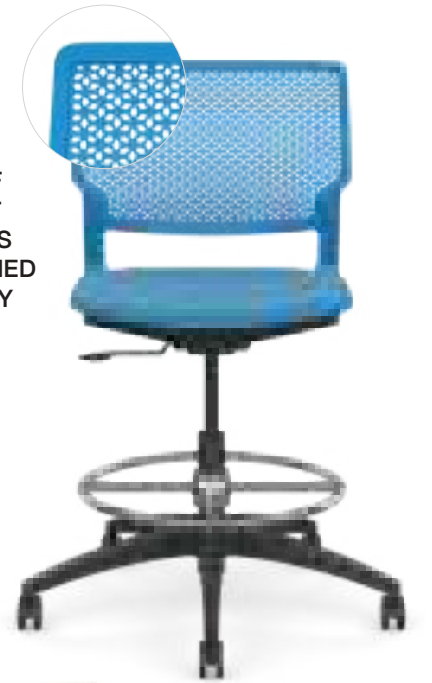

Orbix[®]

SitOnIt • Seating[®]

Everything you need (and more)

More design in a stacker. More comfort in a sit. More models to match the needs of any space. The robust build of Orbix features an ultra-supportive and extra-wide backrest with hundreds of diamond-cut perforations for unmatched breathability and the comfort to breeze through safe and distanced get-togethers. It sets up quickly, stacks up easily, and stores away conveniently.

Closer look

/ INTEGRATED CLEAN-OUT MAKES IT EASY TO WIPE DOWN, SET UP, STACK AND STORE AWAY

/ HUNDREDS OF DIAMOND-CUT PERFORATIONS FOR UNMATCHED BREATHABILITY

/ UPSCALE STACKING CHAIR WITH BOLD LINES AND STRIKING DETAIL

/ PLASTIC WIRE ROD UPSCALE STACKING ON THE FLOOR (25 ON A CART); PLASTIC BAR STOOL STACKS 6 ON THE FLOOR

/ ULTRA-SUPPORTIVE, EXTRA-WIDE BACKREST PROVIDES LASTING SUPPORT

/ 300 LB WEIGHT CAPACITY WARRANTY