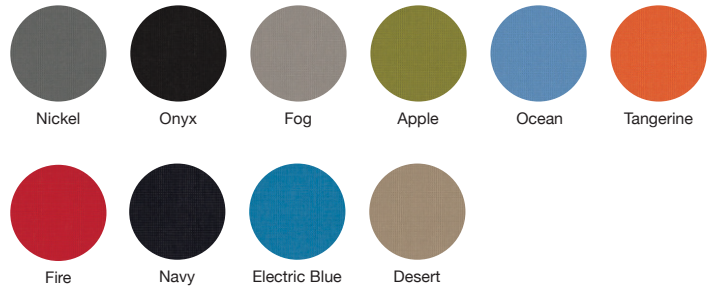

Dimensions are in inches. • Basic mechanism (B). Swivel-tilt mechanism (T). Standard synchro mechanism (F). Seat-depth adjustment (E3).

Back meshes

Frame colors

Base colors

California born and bred

We're a leading manufacturer of commercial solutions in the U.S. — and #1 in task chairs. From tables and lounge to screens and more, we've been the go-to destination for comprehensive, build-to-order solutions for almost 25 years. We combine award-winning design with the fastest lead times around, and our design and planning services can turn product innovation into your space inspiration. We're able to build almost any specification you want, deliver it when you need it, and offer a level of value no one can match. It's all part of our indie California spirit and drive to be the one place you go for any (and every) space.