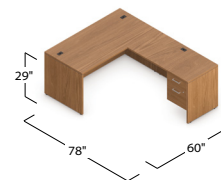

MLP107 - $1,501

- 1 ML6030D
- 1 ML4824R
- 1 ML22HBF