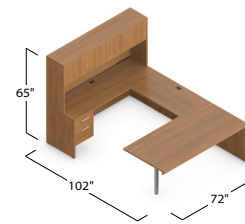

This example features an ergonomic task chair, a sit-stand desk, a power unit, a monitor support and a desk light.

desks + tables ²DAY instock

Ionic™ | OFFICES TOGO

Stocked in Absolute Acajou (ACJ) and Winter Cherry (WCR), please see sample packages or build your own: