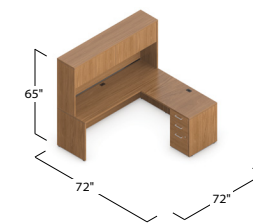

MLP106 - $2,679

- 1 ML72HO
- 2 ML36DRL
- 1 ML7224C
- 1 ML4824R
- 1 ML22BBF