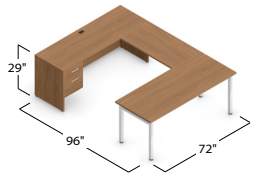

MLP228 - $2,128

- 1 ML7230DWL
- 1 ML4224B
- 1 ML7224C
- 1 ML22HBF