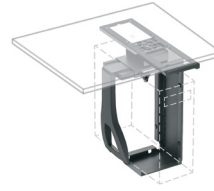

CPU Holder

PCPU-GT - $281
CPU Holder on Glide Track
3.5w x 9.3d x 13.5h

Power/Data

PMSDPM - $268
Power/Data Block Black
6.5w x 3.5d x 2.75h