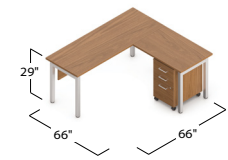

MLP231 - $2,298

- 1 ML6630DWL
- 1 ML3624RWL
- 1 MLMP22BBF
- 1 ML6612MPT