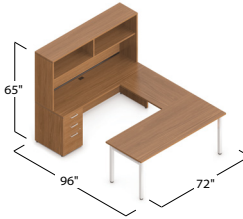

MLP229 - $2,981

- 1 ML7230DWL
- 1 ML4224B
- 1 ML22BBF
- 1 ML7224C
- 1 ML72HO