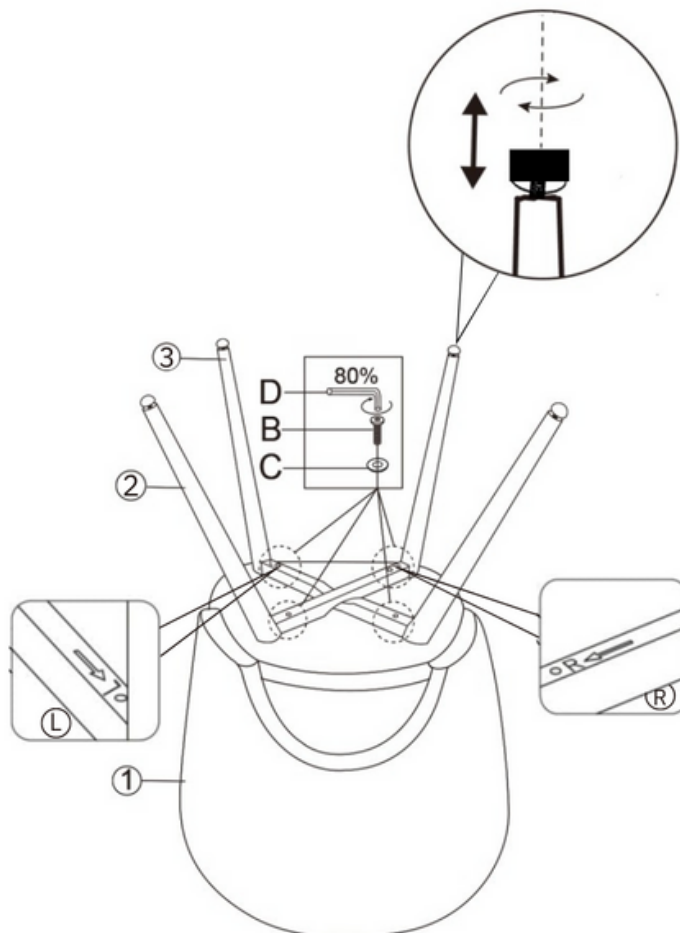

ASSEMBLY INSTRUCTIONS

Thank you for making a purchase with Meraki Imports. The goal of this assembly sheet is to help you assemble the product in a way that will contribute to its longevity and durability. Kindly follow all the instructions carefully to ensure a safe and accurate assembling process.

PARTS INVENTORY			
ID	DESCRIPTION		QTY
A	M6 X 25MM Bolt		1
B	M6 X 45MM Bolt		4
C	Washer		5
D	Allen Key		1

PARTS INVENTORY			
ID	DESCRIPTION		QTY
1	Seat		1
2	Legs U Shape		1
3	Legs N Shape		1

Sometimes the floor can be uneven, Please adjust the felts according to your floor. This is completely safe and does not affect your warranty.