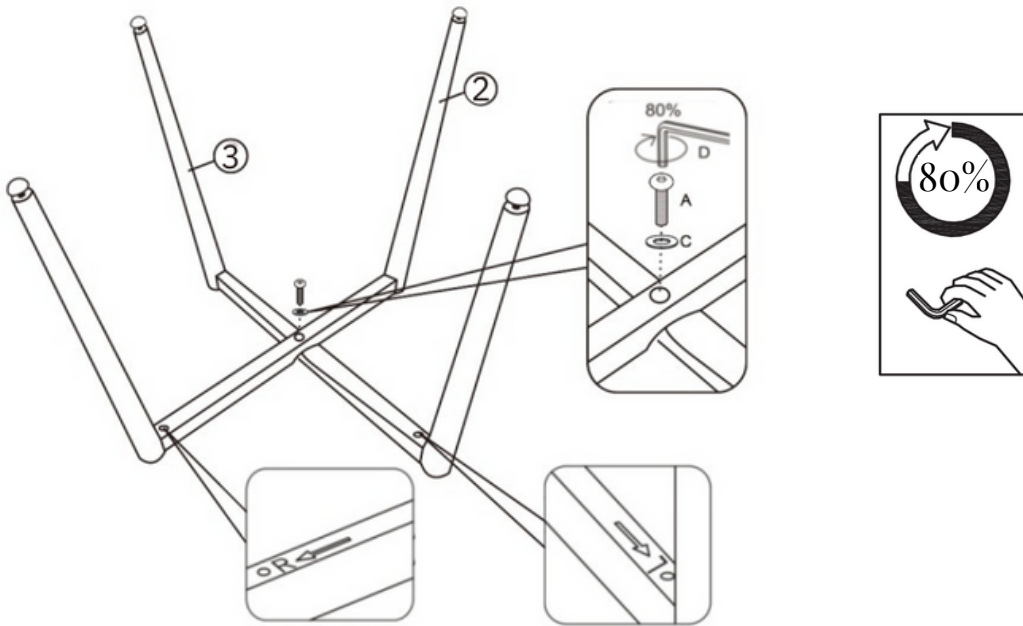

ASSEMBLY INSTRUCTIONS

Thank you for making a purchase with Meraki Imports. The goal of this assembly sheet is to help you assemble the product in a way that will contribute to its longevity and durability. Kindly follow all the instructions carefully to ensure a safe and accurate assembling process.

PARTS INVENTORY			
ID	DESCRIPTION		QTY
A	M6 X 25MM Bolt		1
B	M6 X 45MM Bolt		4
C	Washer		5
D	Allen Key		1

PARTS INVENTORY			
ID	DESCRIPTION		QTY
1	Seat		1
2	Legs U Shape		1
3	Legs N Shape		1

Sometimes the floor can be uneven, Please adjust the felts according to your floor. This is completely safe and does not affect your warranty.