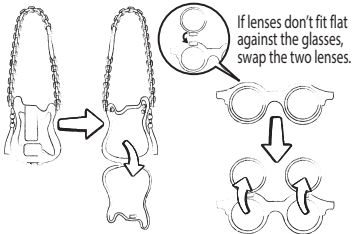

3

If lenses don't fit flat against the glasses, swap the two lenses.

IMPORTANT INFORMATION

- Illustrations are for reference only. Styles may vary from actual contents.
- Accessories will vary per doll.
- Please keep this manual as it contains important information.
- Two c-clips are included. Each one is a different size to fit around the outfit.
- Do not store the doll in direct sunlight for extended periods of time.

TIPS:

- When removing the hands to dress doll, pinch the wrists' joints and gently pull. **DO NOT PULL FROM THE FINGERS.**
- Your doll is articulated, but the knee joint will need to be loosened. To loosen the knee joint, use slight force to pull the leg forward until the knee clicks. Then, push the leg back and it will click again.