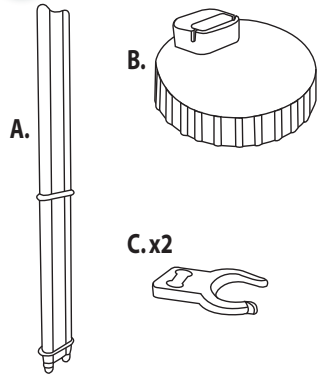

3

If lenses don't fit flat against the glasses, swap the two lenses.

IMPORTANT INFORMATION

- Illustrations are for reference only. Styles may vary from actual contents.
- Accessories will vary per doll.
- Please keep this manual as it contains important information.
- Two c-clips are included. Each one is a different size to fit around the outfit.
- Do not store the doll in direct sunlight for extended periods of time.

Printed in China
 1221-0-E/INT

Please keep this manual as it contains important information. Illustrations are for reference only. Styles may vary from actual contents.

AGES 3+
 ADULT SUPERVISION REQUIRED
 581857, 581864

WARNING:
 CHOKING HAZARD—Small parts.
 Not for children under 3 years.

1**2****2A****2B**