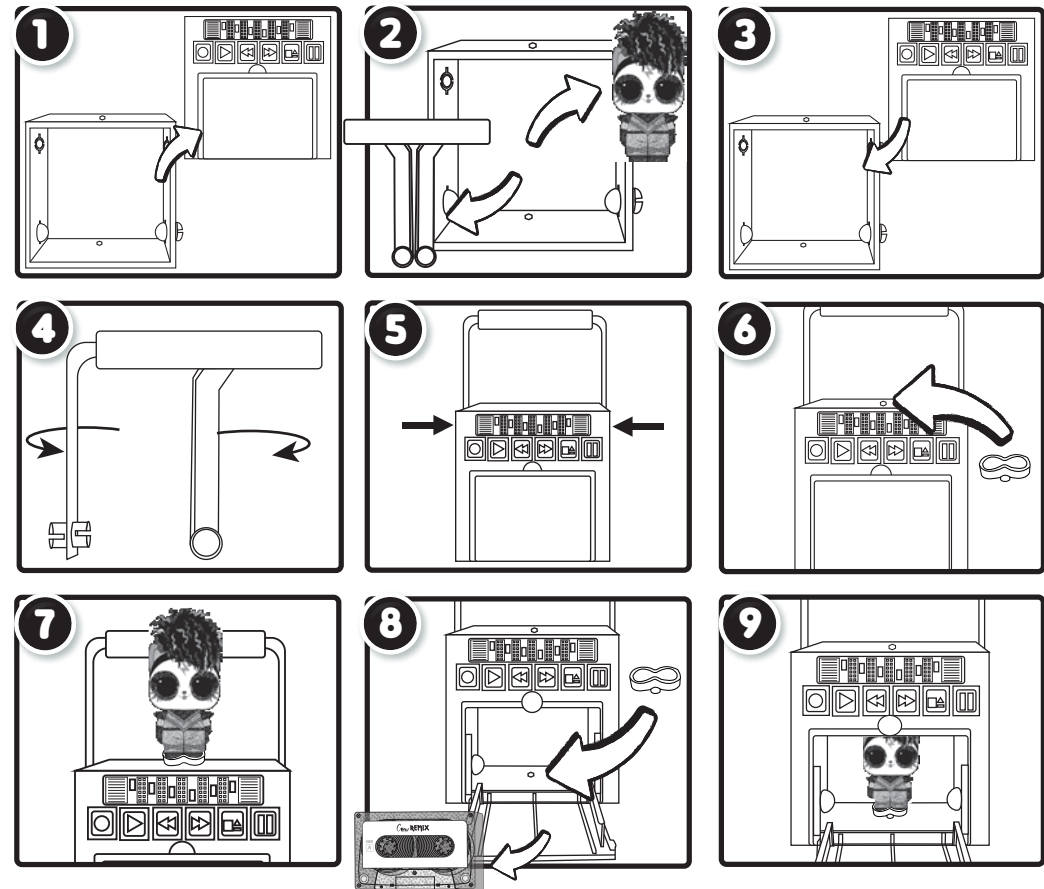

LOL SURPRISE! REMIX PETS

AGES 3+

WARNING:
CHOKING HAZARD-Small parts.
Not for children under 3 years.

SKU: 567080

ADULT SUPERVISION REQUIRED

CASSETTE PLAYER

Please keep this manual as it contains important information.

FEATURES

BOOMBOX

Collect multiple L.O.L. Surprise! Remix™ Hair Flip™ dolls (sold separately) to create a boombox!

1 Remove the front cover on the cassette player and push out the bottom pegs.

2 Remove the top cover on the speaker. Then, use slight force to insert the pegs on the cassette player to the openings on the speaker.

3 There are four squared marks inside the speaker's walls. When inserting the pegs, press in from both sides.

LYRICS!

Pull out the reel from the cassette tape. Then, match the number on the sticker reel with the number on the collector's guide to complete the lyrics.