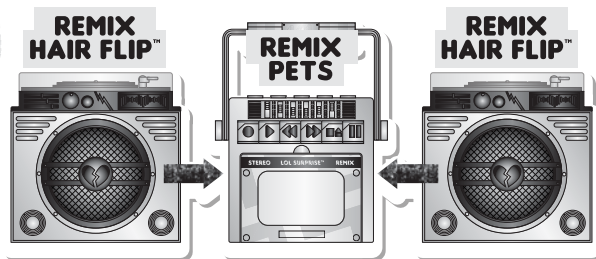

FEATURES

BOOMBOX

Collect multiple L.O.L. Surprise! Remix™ Hair Flip™ dolls (sold separately) to create a boombox!

1 Remove the front cover on the cassette player and push out the bottom pegs.

2 Remove the top cover on the speaker. Then, use slight force to insert the pegs on the cassette player to the openings on the speaker.

3 There are four squared marks inside the speaker's walls. When inserting the pegs, press in from both sides.

LYRICS!

Pull out the reel from the cassette tape. Then, match the number on the sticker reel with the number on the collector's guide to complete the lyrics.