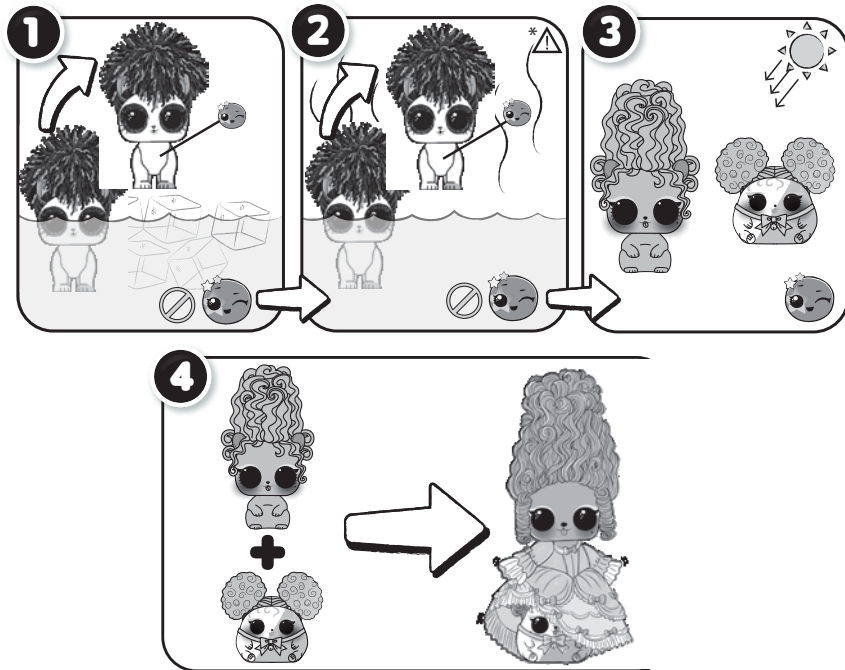

FEATURES

BOOMBOX

Collect multiple L.O.L. Surprise! Remix™ Hair Flip™ dolls (sold separately) to create a boombox!

1 Remove the front cover on the cassette player and push out the bottom pegs.

2 Remove the top cover on the speaker. Then, use slight force to insert the pegs on the cassette player to the openings on the speaker.

3 There are four squared marks inside the speaker's walls. When inserting the pegs, press in from both sides.

LYRICS!

Pull out the reel from the cassette tape. Then, match the number on the sticker reel with the number on the collector's guide to complete the lyrics.