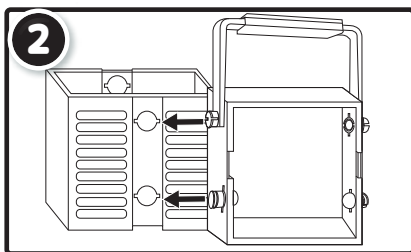

FEATURES

BOOMBOX

Collect multiple L.O.L. Surprise! Remix™ Hair Flip™ dolls (sold separately) to create a boombox!

1 Remove the front cover on the cassette player and push out the bottom pegs.

2 Remove the top cover on the speaker. Then, use slight force to insert the pegs on the cassette player to the openings on the speaker.

3 There are four squared marks inside the speaker's walls. When inserting the pegs, press in from both sides.

LYRICS!

Pull out the reel from the cassette tape. Then, match the number on the sticker reel with the number on the collector's guide to complete the lyrics.