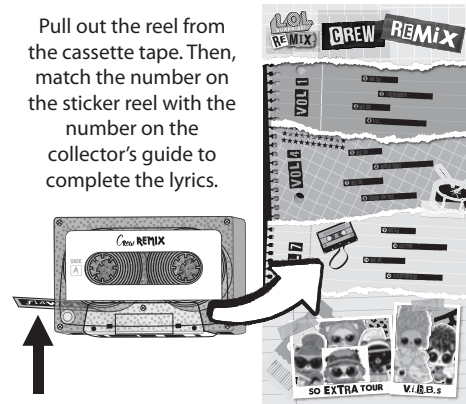

FEATURES

BOOMBOX

Collect multiple L.O.L. Surprise! Remix™ Hair Flip™ dolls (sold separately) to create a boombox!

1 Remove the front cover on the cassette player and push out the bottom pegs.

2 Remove the top cover on the speaker. Then, use slight force to insert the pegs on the cassette player to the openings on the speaker.

3 There are four squared marks inside the speaker's walls. When inserting the pegs, press in from both sides.

LYRICS!

Pull out the reel from the cassette tape. Then, match the number on the sticker reel with the number on the collector's guide to complete the lyrics.