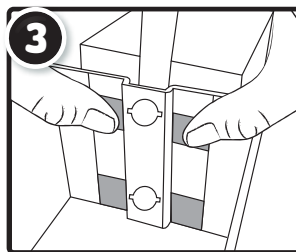

FEATURES

BOOMBOX

Collect multiple L.O.L. Surprise! Remix™ Hair Flip™ dolls (sold separately) to create a boombox!

1 Remove the front cover on the cassette player and push out the bottom pegs.

2 Remove the top cover on the speaker. Then, use slight force to insert the pegs on the cassette player to the openings on the speaker.

3 There are four squared marks inside the speaker's walls. When inserting the pegs, press in from both sides.

LYRICS!

Pull out the reel from the cassette tape. Then, match the number on the sticker reel with the number on the collector's guide to complete the lyrics.