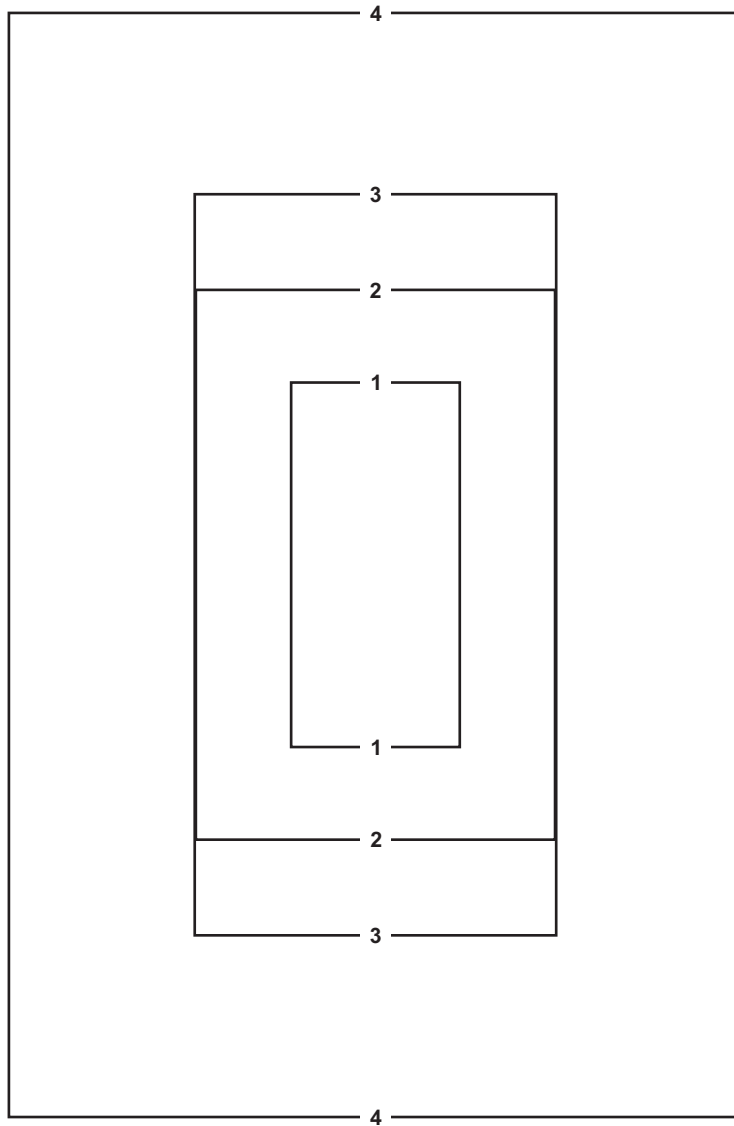

Rectangle Bases Size Guide. Range 20 - 50mm

Legend:

***The rectangles represent bases tops i.e. their narrowest platitudes.**

1 - 50x25mm Rectangle Base - 48.2 x 22.3mm lenght top / 50 x 24mm lenght bottom

2 - 75x50mm Rectangle Base - 72.7 x 47.5 lenght top / 74.8 x 49.5mm lenght bottom

3 - 100x50mm Rectangle Base - 90mm x 47.8 lenght top / 99.7 x 49.3mm lenght bottom

4 - 150x100mm Rectangle Base - 146 x 97mm lenght top / 150 x 100mm lenght bottom