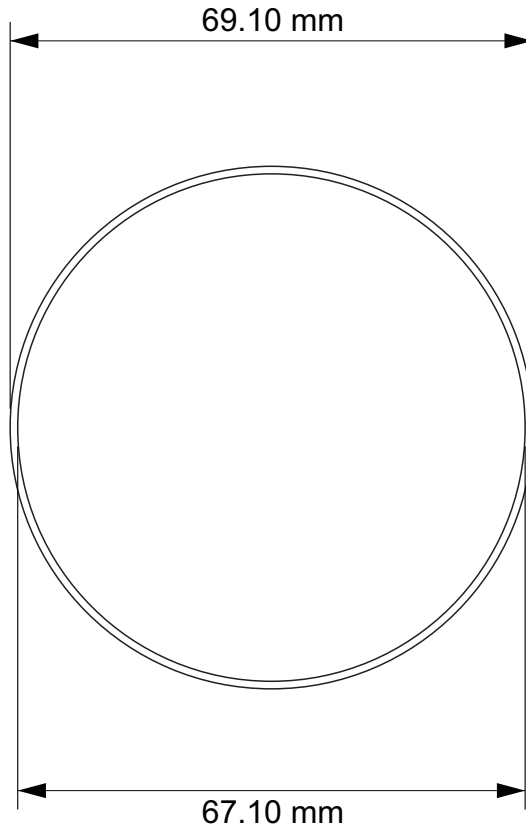

Hobby Heaven Tabletop Wargames Bases Template

Using this document you can quickly determine the exact base type required for your model.

How to use:

- Prepare your model,
- Select the page in the template and the corresponding base size,
- Print the page in the template and the corresponding base size, using a home printer on plain paper (A4 size) and check how the model fits into the template.
- Use the original scale of the document and do not resize it to get the correct dimensions.
- TIP. The inner base line is the boundary of the main base plane. The outer line is the boundary of the bottom edge of the base. All bases extend downwards (unless otherwise indicated). So follow the inside line to determine if your model will fit on the type of base you have chosen.

20mm Square Slotted Bases	26
25mm Square Bases	27
25mm Square Slotted Bases	28
40mm Square Bases	29
50mm Square Bases	30
Rectangle Bases	30
50x25mm Rectangle Bases	31
75x50mm Rectangle Bases	32
100x50mm Rectangle Bases	33
150x100mm Rectangle Bases	34
Hexagonal Bases	35
30mm Hexagonal Bases	35

25mm Round Bases

25mm Round Slotted Bases

28mm Round Bases

32mm round bases

40mm round bases

50mm round bases

60mm round base

70mm round base

90x52mm Oval Bases

105x70mm Oval Bases

120x92mm Oval Bases

150x95mm Oval Bases

170x105mm Oval Bases

20mm Square Bases

20mm Square Slotted Bases

25mm Square Bases