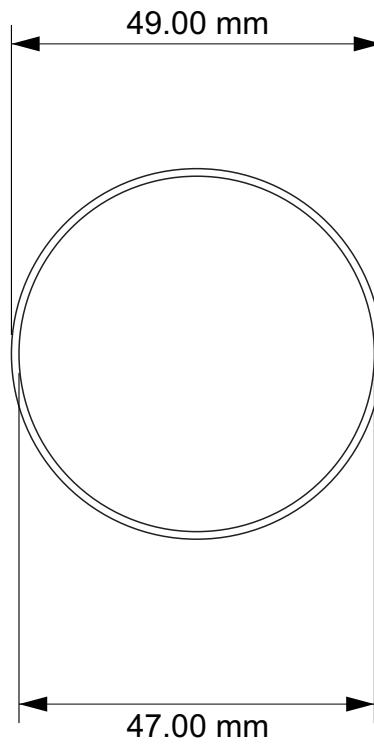

Hobby Heaven Tabletop Wargames Bases Template

Using this document you can quickly determine the exact base type required for your model.

How to use:

- Prepare your model,
- Select the page in the template and the corresponding base size,
- Print the page in the template and the corresponding base size, using a home printer on plain paper (A4 size) and check how the model fits into the template.
- Use the original scale of the document and do not resize it to get the correct dimensions.
- TIP. The inner base line is the boundary of the main base plane. The outer line is the boundary of the bottom edge of the base. All bases extend downwards (unless otherwise indicated). So follow the inside line to determine if your model will fit on the type of base you have chosen.

20mm Square Slotted Bases	26
25mm Square Bases	27
25mm Square Slotted Bases	28
40mm Square Bases	29
50mm Square Bases	30
Rectangle Bases	30
50x25mm Rectangle Bases	31
75x50mm Rectangle Bases	32
100x50mm Rectangle Bases	33
150x100mm Rectangle Bases	34
Hexagonal Bases	35
30mm Hexagonal Bases	35

25mm Round Bases

25mm Round Slotted Bases

28mm Round Bases

32mm round bases

40mm round bases

50mm round bases

60mm round base

70mm round base

90x52mm Oval Bases

105x70mm Oval Bases

120x92mm Oval Bases

150x95mm Oval Bases

170x105mm Oval Bases

20mm Square Bases

20mm Square Slotted Bases

25mm Square Bases