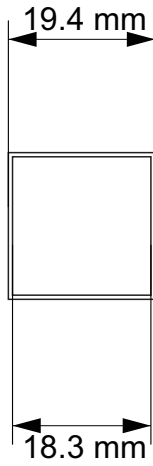

Hobby Heaven Tabletop Wargames Bases Template

Using this document you can quickly determine the exact base type required for your model.

How to use:

- Prepare your model,
- Select the page in the template and the corresponding base size,
- Print the page in the template and the corresponding base size, using a home printer on plain paper (A4 size) and check how the model fits into the template.
- Use the original scale of the document and do not resize it to get the correct dimensions.
- TIP. The inner base line is the boundary of the main base plane. The outer line is the boundary of the bottom edge of the base. All bases extend downwards (unless otherwise indicated). So follow the inside line to determine if your model will fit on the type of base you have chosen.

80mm round base

90mm round bases

100mm round bases

130mm round bases

160mm round bases

60x35mm oval bases

50x25mm Pill Bike Bases

75x42mm oval

90x52mm Oval Bases

105x70mm Oval Bases

120x92mm Oval Bases

150x95mm Oval Bases

170x105mm Oval Bases

20mm Square Bases

20mm Square Slotted Bases

25mm Square Bases

25mm Square Slotted Bases

40mm Square Bases

50mm Square Bases

50x25mm Rectangle Bases

75x50mm Rectangle Bases

100x50mm Rectangle Bases

150x100mm Rectangle Bases

30mm Hexagonal Bases