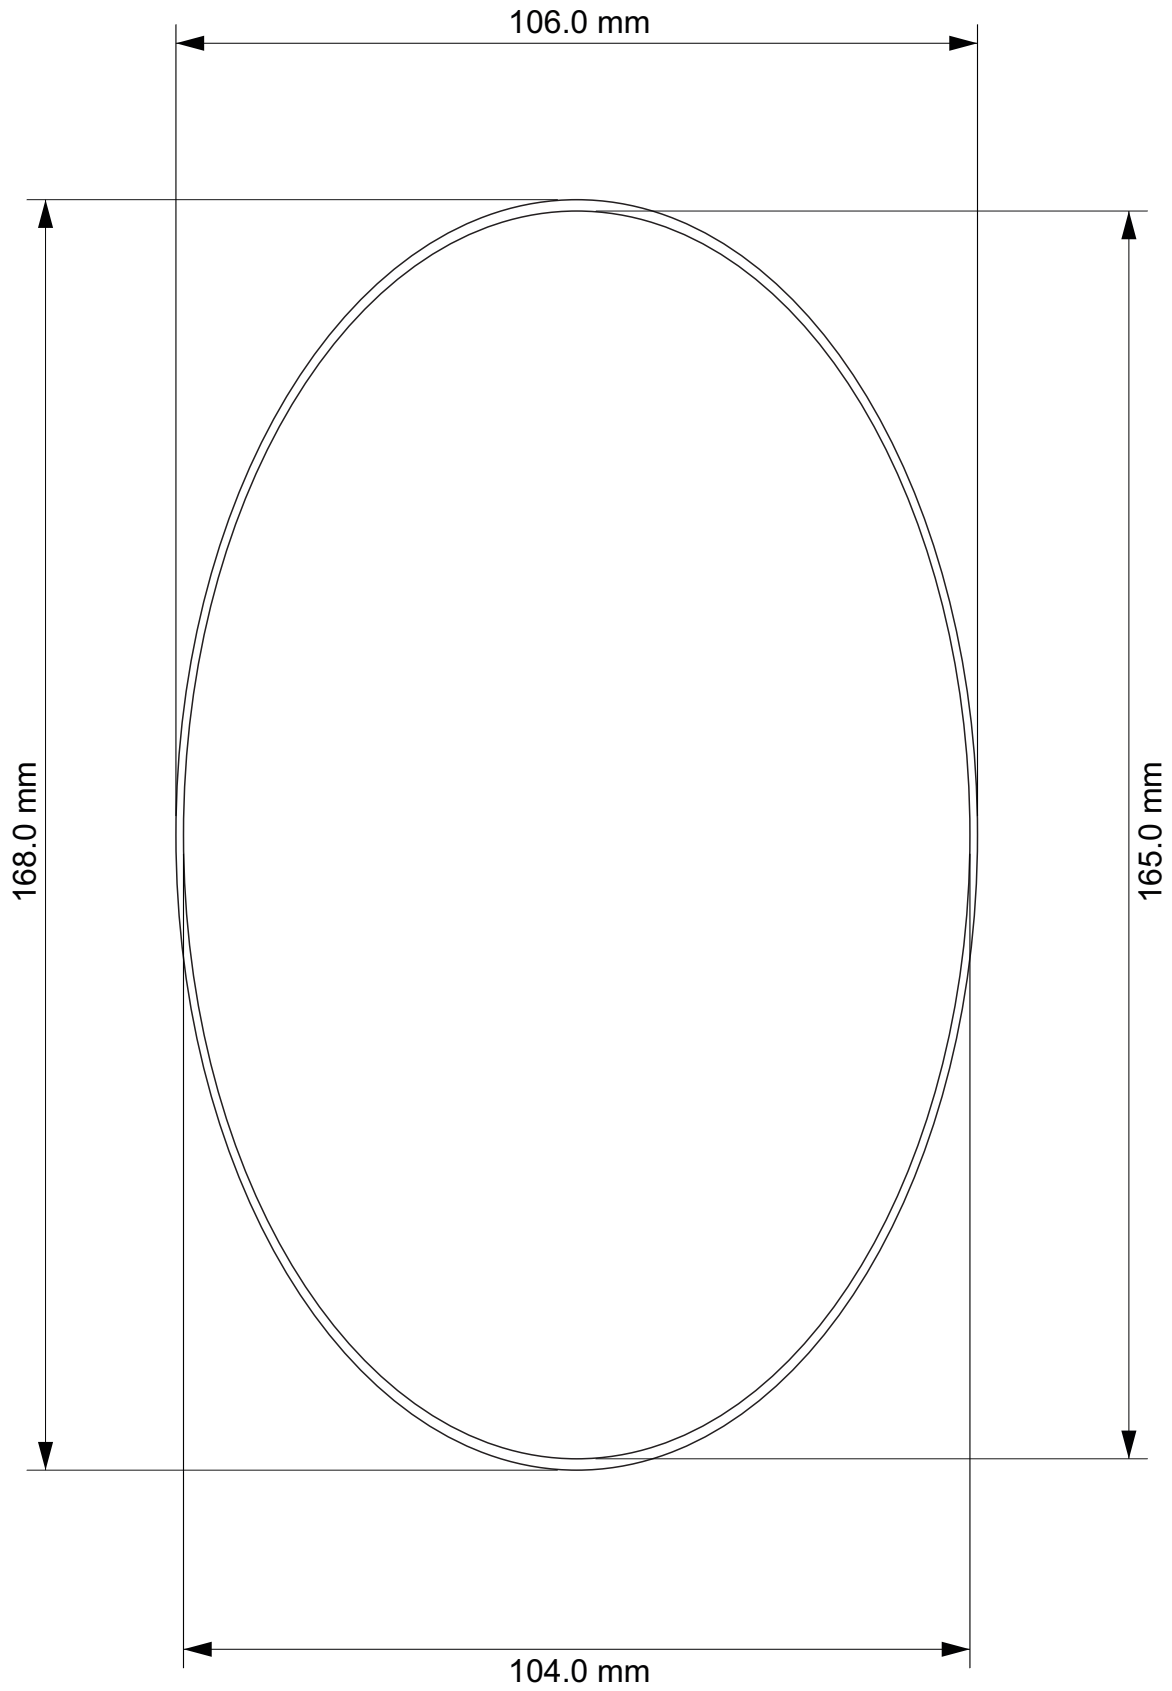

Hobby Heaven Tabletop Wargames Bases Template

Using this document you can quickly determine the exact base type required for your model.

How to use:

- Prepare your model,
- Select the page in the template and the corresponding base size,
- Print the page in the template and the corresponding base size, using a home printer on plain paper (A4 size) and check how the model fits into the template.
- Use the original scale of the document and do not resize it to get the correct dimensions.
- TIP. The inner base line is the boundary of the main base plane. The outer line is the boundary of the bottom edge of the base. All bases extend downwards (unless otherwise indicated). So follow the inside line to determine if your model will fit on the type of base you have chosen.

80mm round base

90mm round bases

100mm round bases

130mm round bases

160mm round bases

60x35mm oval bases

50x25mm Pill Bike Bases

75x42mm oval

90x52mm Oval Bases

105x70mm Oval Bases

120x92mm Oval Bases

150x95mm Oval Bases

170x105mm Oval Bases

20mm Square Bases

20mm Square Slotted Bases

25mm Square Bases

25mm Square Slotted Bases

40mm Square Bases

50mm Square Bases

50x25mm Rectangle Bases

75x50mm Rectangle Bases

100x50mm Rectangle Bases

150x100mm Rectangle Bases

30mm Hexagonal Bases