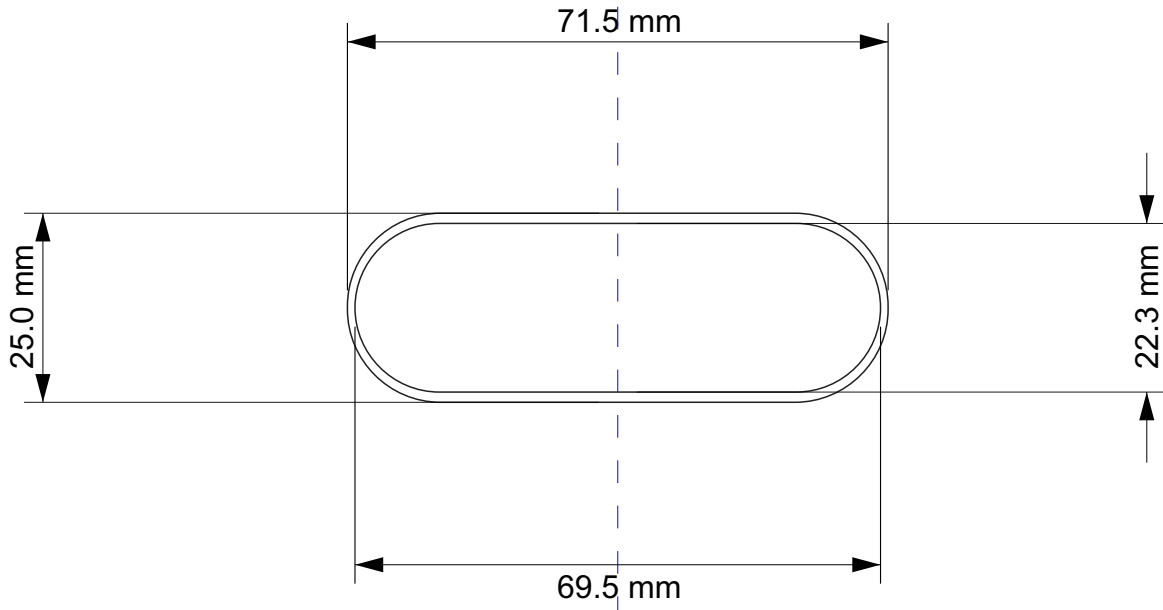

Hobby Heaven Tabletop Wargames Bases Template

Using this document you can quickly determine the exact base type required for your model.

How to use:

- Prepare your model,
- Select the page in the template and the corresponding base size,
- Print the page in the template and the corresponding base size, using a home printer on plain paper (A4 size) and check how the model fits into the template.
- Use the original scale of the document and do not resize it to get the correct dimensions.
- TIP. The inner base line is the boundary of the main base plane. The outer line is the boundary of the bottom edge of the base. All bases extend downwards (unless otherwise indicated). So follow the inside line to determine if your model will fit on the type of base you have chosen.

80mm round base

90mm round bases

100mm round bases

130mm round bases

160mm round bases

60x35mm oval bases

50x25mm Pill Bike Bases

75x42mm oval

90x52mm Oval Bases

105x70mm Oval Bases

120x92mm Oval Bases

150x95mm Oval Bases

170x105mm Oval Bases

20mm Square Bases

20mm Square Slotted Bases

25mm Square Bases

25mm Square Slotted Bases

40mm Square Bases

50mm Square Bases

50x25mm Rectangle Bases

75x50mm Rectangle Bases

100x50mm Rectangle Bases

150x100mm Rectangle Bases

30mm Hexagonal Bases