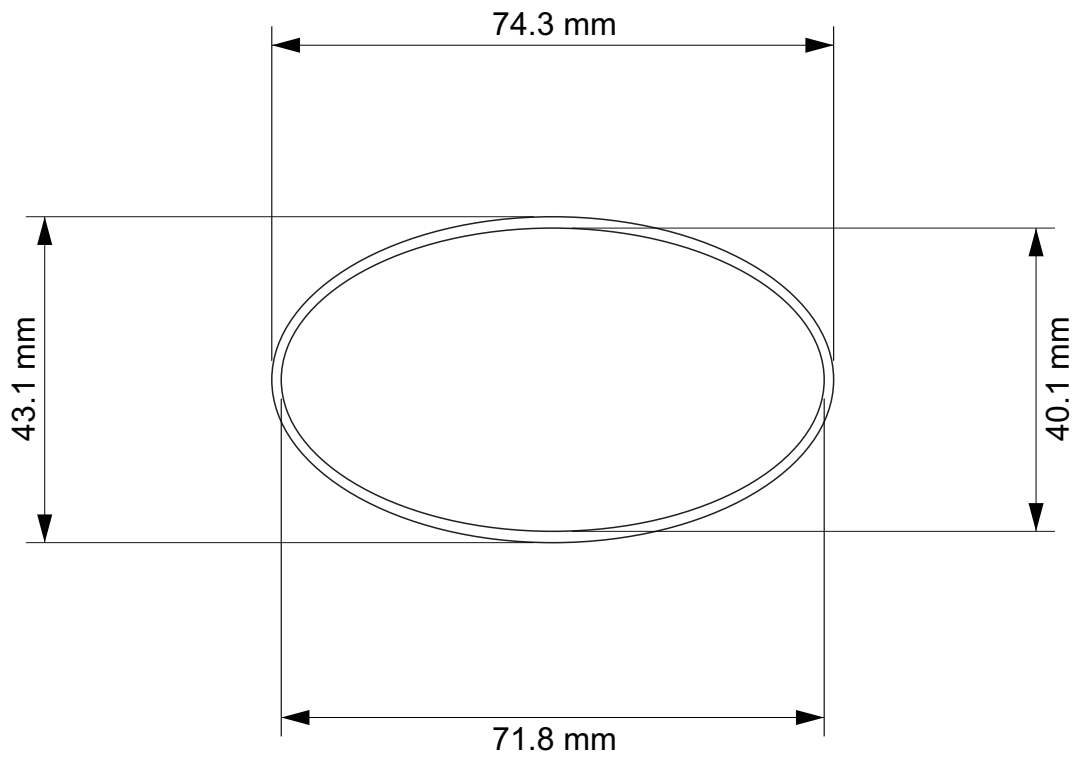

Hobby Heaven Tabletop Wargames Bases Template

Using this document you can quickly determine the exact base type required for your model.

How to use:

- Prepare your model,
- Select the page in the template and the corresponding base size,
- Print the page in the template and the corresponding base size, using a home printer on plain paper (A4 size) and check how the model fits into the template.
- Use the original scale of the document and do not resize it to get the correct dimensions.
- TIP. The inner base line is the boundary of the main base plane. The outer line is the boundary of the bottom edge of the base. All bases extend downwards (unless otherwise indicated). So follow the inside line to determine if your model will fit on the type of base you have chosen.

80mm round base

90mm round bases

100mm round bases

130mm round bases

160mm round bases

60x35mm oval bases

50x25mm Pill Bike Bases

75x42mm oval

90x52mm Oval Bases

105x70mm Oval Bases

120x92mm Oval Bases

150x95mm Oval Bases

170x105mm Oval Bases

20mm Square Bases

20mm Square Slotted Bases

25mm Square Bases

25mm Square Slotted Bases

40mm Square Bases

50mm Square Bases

50x25mm Rectangle Bases

75x50mm Rectangle Bases

100x50mm Rectangle Bases

150x100mm Rectangle Bases

30mm Hexagonal Bases