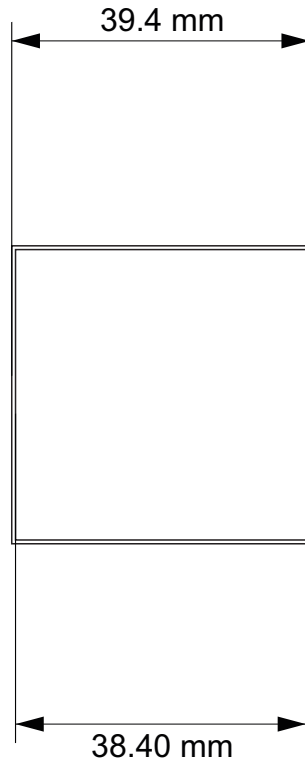

Hobby Heaven Tabletop Wargames Bases Template

Using this document you can quickly determine the exact base type required for your model.

How to use:

- Prepare your model,
- Select the page in the template and the corresponding base size,
- Print the page in the template and the corresponding base size, using a home printer on plain paper (A4 size) and check how the model fits into the template.
- Use the original scale of the document and do not resize it to get the correct dimensions.
- TIP. The inner base line is the boundary of the main base plane. The outer line is the boundary of the bottom edge of the base. All bases extend downwards (unless otherwise indicated). So follow the inside line to determine if your model will fit on the type of base you have chosen.

20mm Square Slotted Bases	26
25mm Square Bases	27
25mm Square Slotted Bases	28
40mm Square Bases	29
50mm Square Bases	30
Rectangle Bases	30
50x25mm Rectangle Bases	31
75x50mm Rectangle Bases	32
100x50mm Rectangle Bases	33
150x100mm Rectangle Bases	34
Hexagonal Bases	35
30mm Hexagonal Bases	35

90x52mm Oval Bases

105x70mm Oval Bases

120x92mm Oval Bases

150x95mm Oval Bases

170x105mm Oval Bases

20mm Square Bases

20mm Square Slotted Bases

25mm Square Bases

25mm Square Slotted Bases

40mm Square Bases

50mm Square Bases

50x25mm Rectangle Bases

75x50mm Rectangle Bases

100x50mm Rectangle Bases

150x100mm Rectangle Bases

30mm Hexagonal Bases