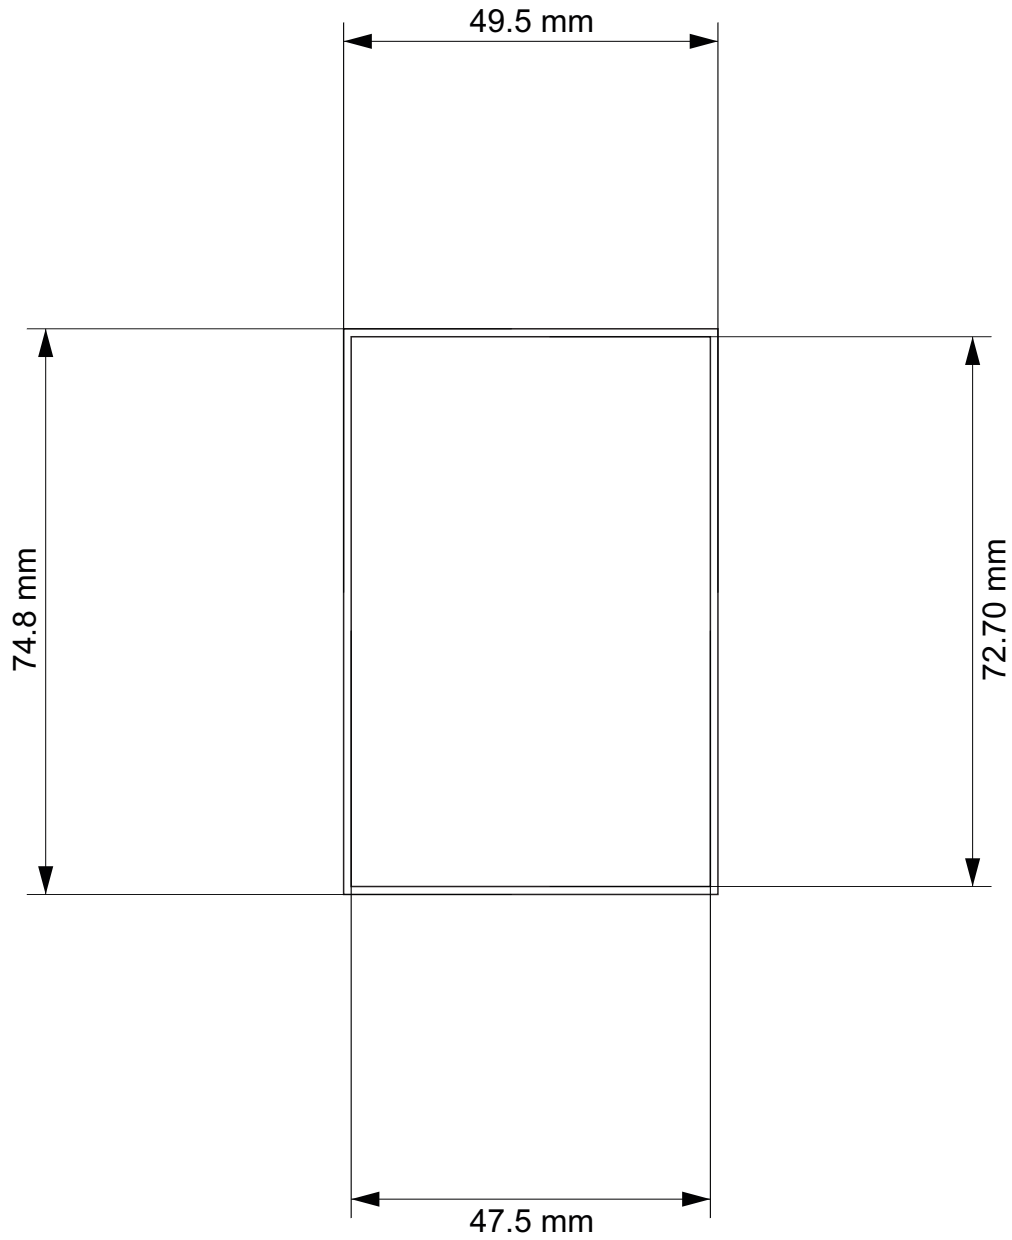

Hobby Heaven Tabletop Wargames Bases Template

Using this document you can quickly determine the exact base type required for your model.

How to use:

- Prepare your model,
- Select the page in the template and the corresponding base size,
- Print the page in the template and the corresponding base size, using a home printer on plain paper (A4 size) and check how the model fits into the template.
- Use the original scale of the document and do not resize it to get the correct dimensions.
- TIP. The inner base line is the boundary of the main base plane. The outer line is the boundary of the bottom edge of the base. All bases extend downwards (unless otherwise indicated). So follow the inside line to determine if your model will fit on the type of base you have chosen.

80mm round base

90mm round bases

100mm round bases

130mm round bases

160mm round bases

60x35mm oval bases

50x25mm Pill Bike Bases

75x42mm oval

90x52mm Oval Bases

105x70mm Oval Bases

120x92mm Oval Bases

150x95mm Oval Bases

170x105mm Oval Bases

20mm Square Bases

20mm Square Slotted Bases

25mm Square Bases

25mm Square Slotted Bases

40mm Square Bases

50mm Square Bases

50x25mm Rectangle Bases

75x50mm Rectangle Bases

100x50mm Rectangle Bases

150x100mm Rectangle Bases

30mm Hexagonal Bases