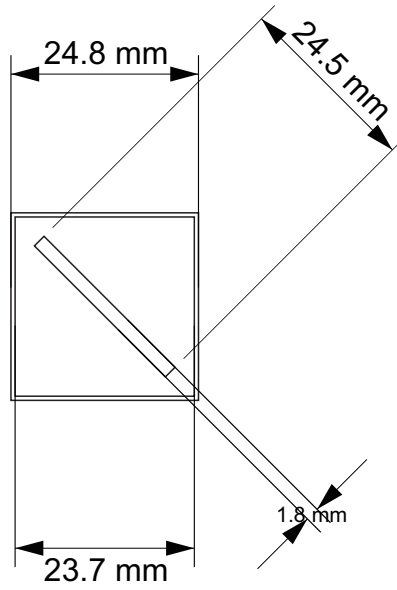

Hobby Heaven Tabletop Wargames Bases Template

Using this document you can quickly determine the exact base type required for your model.

How to use:

- Prepare your model,
- Select the page in the template and the corresponding base size,
- Print the page in the template and the corresponding base size, using a home printer on plain paper (A4 size) and check how the model fits into the template.
- Use the original scale of the document and do not resize it to get the correct dimensions.
- TIP. The inner base line is the boundary of the main base plane. The outer line is the boundary of the bottom edge of the base. All bases extend downwards (unless otherwise indicated). So follow the inside line to determine if your model will fit on the type of base you have chosen.

80mm round base

90mm round bases

100mm round bases

130mm round bases

160mm round bases

60x35mm oval bases

50x25mm Pill Bike Bases

75x42mm oval

90x52mm Oval Bases

105x70mm Oval Bases

120x92mm Oval Bases

150x95mm Oval Bases

170x105mm Oval Bases

20mm Square Bases

20mm Square Slotted Bases

25mm Square Bases

25mm Square Slotted Bases

40mm Square Bases

50mm Square Bases

50x25mm Rectangle Bases

75x50mm Rectangle Bases

100x50mm Rectangle Bases

150x100mm Rectangle Bases

30mm Hexagonal Bases