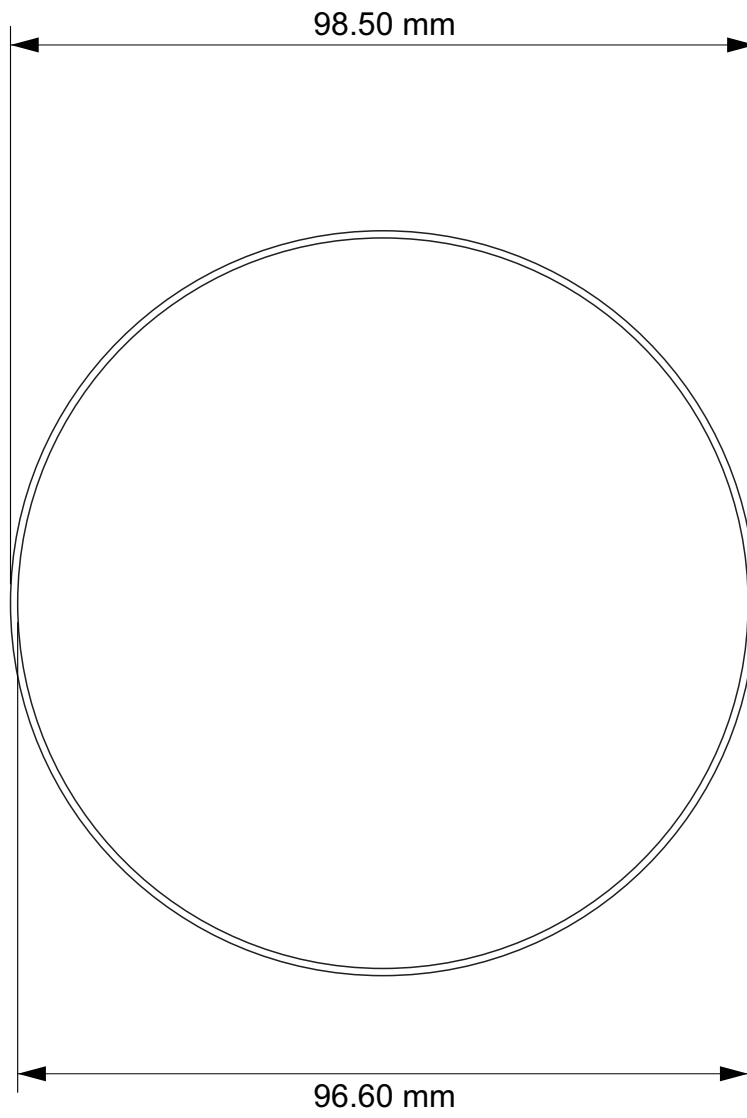

Hobby Heaven Tabletop Wargames Bases Template

Using this document you can quickly determine the exact base type required for your model.

How to use:

- Prepare your model,
- Select the page in the template and the corresponding base size,
- Print the page in the template and the corresponding base size, using a home printer on plain paper (A4 size) and check how the model fits into the template.
- Use the original scale of the document and do not resize it to get the correct dimensions.
- TIP. The inner base line is the boundary of the main base plane. The outer line is the boundary of the bottom edge of the base. All bases extend downwards (unless otherwise indicated). So follow the inside line to determine if your model will fit on the type of base you have chosen.

25mm Round Bases

25mm Round Slotted Bases

28mm Round Bases

32mm round bases

40mm round bases

50mm round bases

60mm round base

70mm round base

80mm round base

90mm round bases

100mm round bases

130mm round bases

160mm round bases

60x35mm oval bases

50x25mm Pill Bike Bases

75x42mm oval

90x52mm Oval Bases

105x70mm Oval Bases

120x92mm Oval Bases

150x95mm Oval Bases

170x105mm Oval Bases

20mm Square Bases

20mm Square Slotted Bases

25mm Square Bases