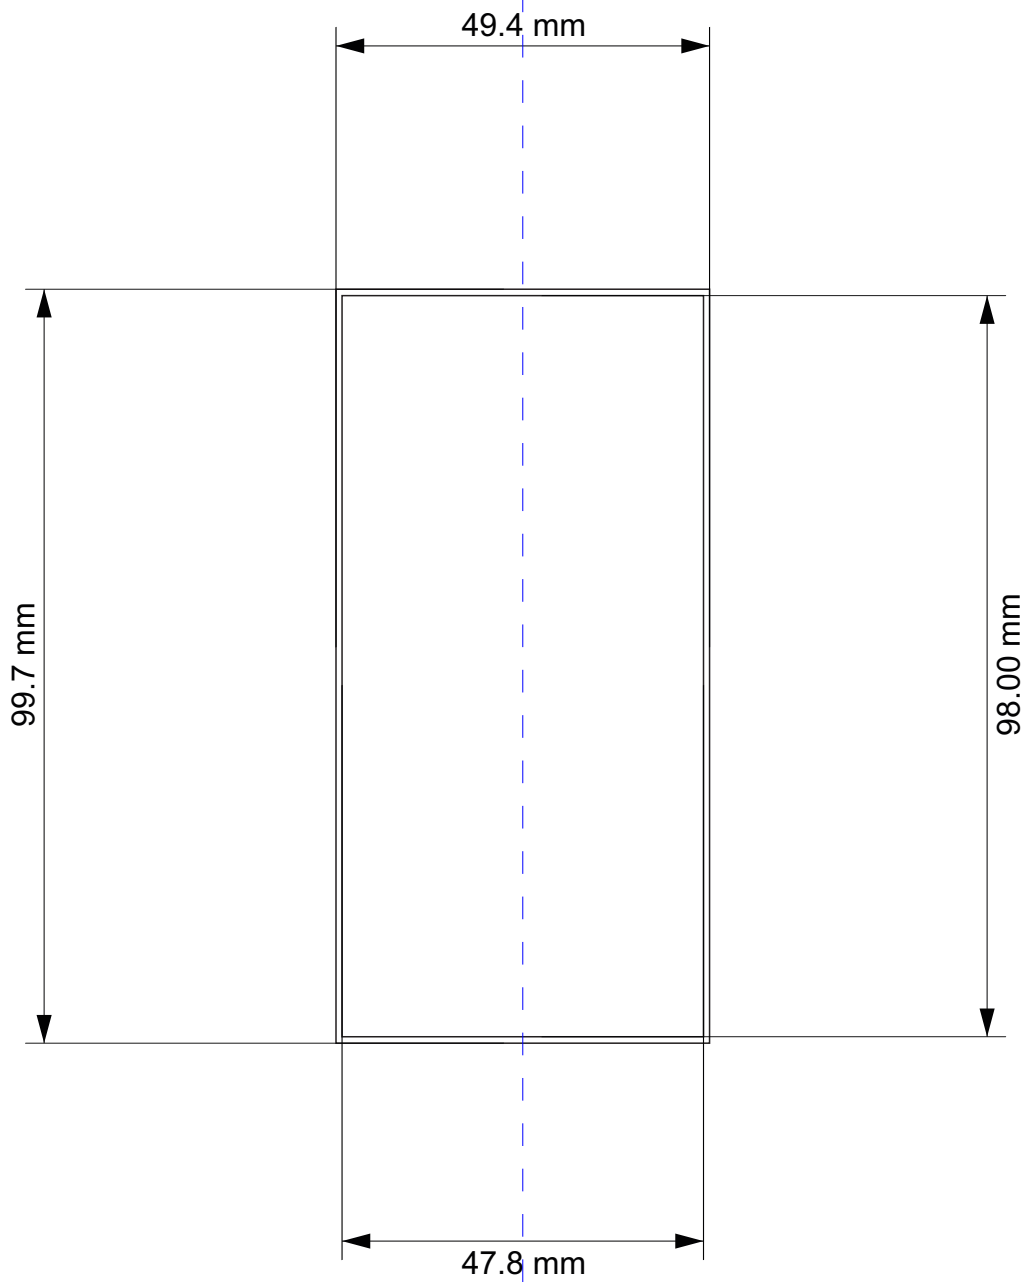

Hobby Heaven Tabletop Wargames Bases Template

Using this document you can quickly determine the exact base type required for your model.

How to use:

- Prepare your model,
- Select the page in the template and the corresponding base size,
- Print the page in the template and the corresponding base size, using a home printer on plain paper (A4 size) and check how the model fits into the template.
- Use the original scale of the document and do not resize it to get the correct dimensions.
- TIP. The inner base line is the boundary of the main base plane. The outer line is the boundary of the bottom edge of the base. All bases extend downwards (unless otherwise indicated). So follow the inside line to determine if your model will fit on the type of base you have chosen.

80mm round base

90mm round bases

100mm round bases

130mm round bases

160mm round bases

60x35mm oval bases

50x25mm Pill Bike Bases

75x42mm oval

90x52mm Oval Bases

105x70mm Oval Bases

120x92mm Oval Bases

150x95mm Oval Bases

170x105mm Oval Bases

20mm Square Bases

20mm Square Slotted Bases

25mm Square Bases

25mm Square Slotted Bases

40mm Square Bases

50mm Square Bases

50x25mm Rectangle Bases

75x50mm Rectangle Bases

100x50mm Rectangle Bases

150x100mm Rectangle Bases

30mm Hexagonal Bases