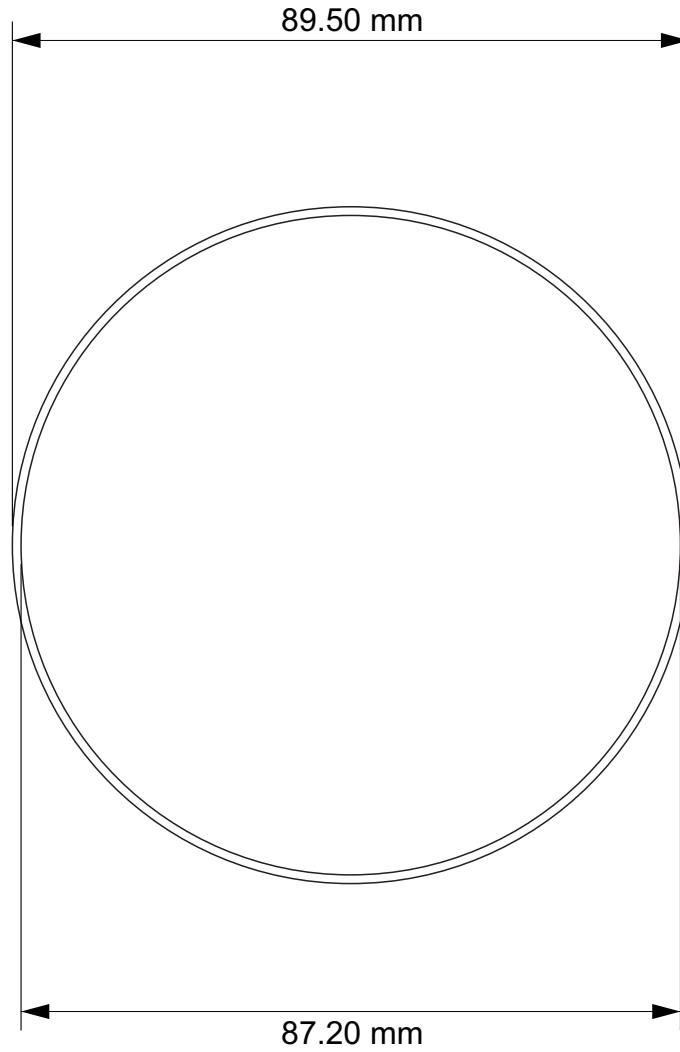

90mm round bases