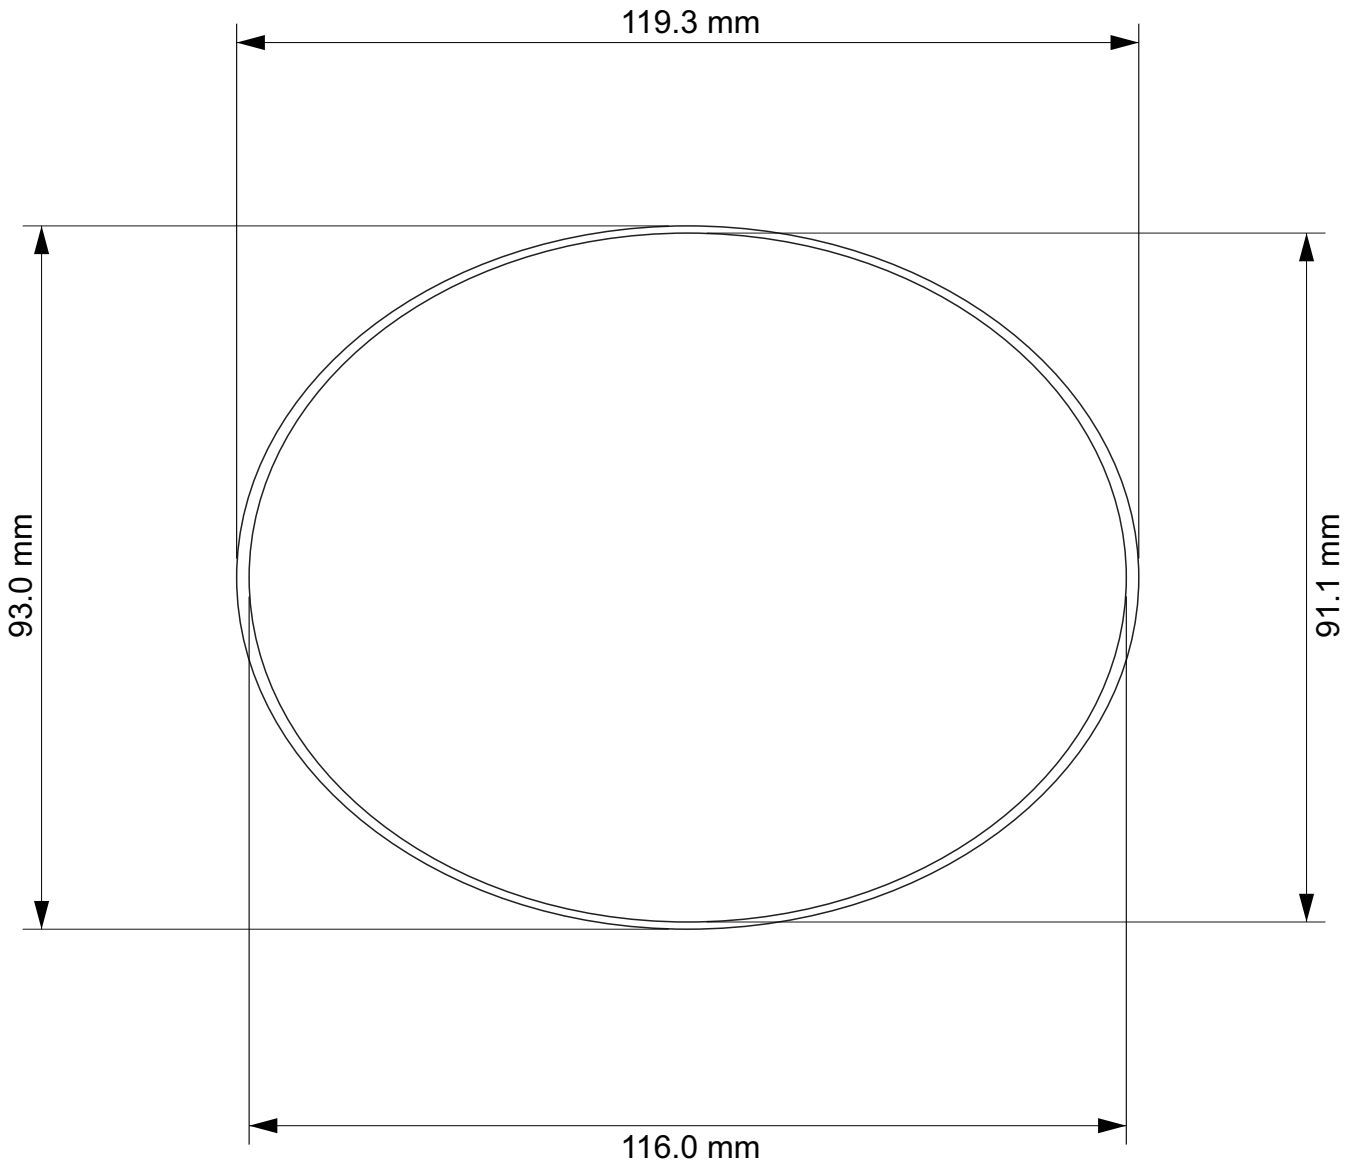

Hobby Heaven Tabletop Wargames Bases Template

Using this document you can quickly determine the exact base type required for your model.

How to use:

- Prepare your model,
- Select the page in the template and the corresponding base size,
- Print the page in the template and the corresponding base size, using a home printer on plain paper (A4 size) and check how the model fits into the template.
- Use the original scale of the document and do not resize it to get the correct dimensions.
- TIP. The inner base line is the boundary of the main base plane. The outer line is the boundary of the bottom edge of the base. All bases extend downwards (unless otherwise indicated). So follow the inside line to determine if your model will fit on the type of base you have chosen.

80mm round base

90mm round bases

100mm round bases

130mm round bases

160mm round bases

60x35mm oval bases

50x25mm Pill Bike Bases

75x42mm oval

90x52mm Oval Bases

105x70mm Oval Bases

120x92mm Oval Bases

150x95mm Oval Bases

170x105mm Oval Bases

20mm Square Bases

20mm Square Slotted Bases

25mm Square Bases

25mm Square Slotted Bases

40mm Square Bases

50mm Square Bases

50x25mm Rectangle Bases

75x50mm Rectangle Bases

100x50mm Rectangle Bases

150x100mm Rectangle Bases

30mm Hexagonal Bases