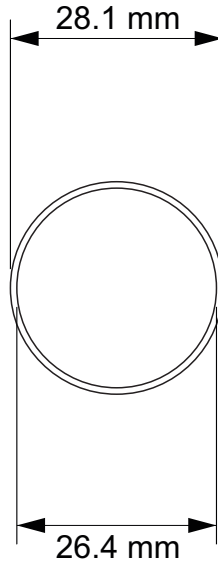

28mm Round Bases