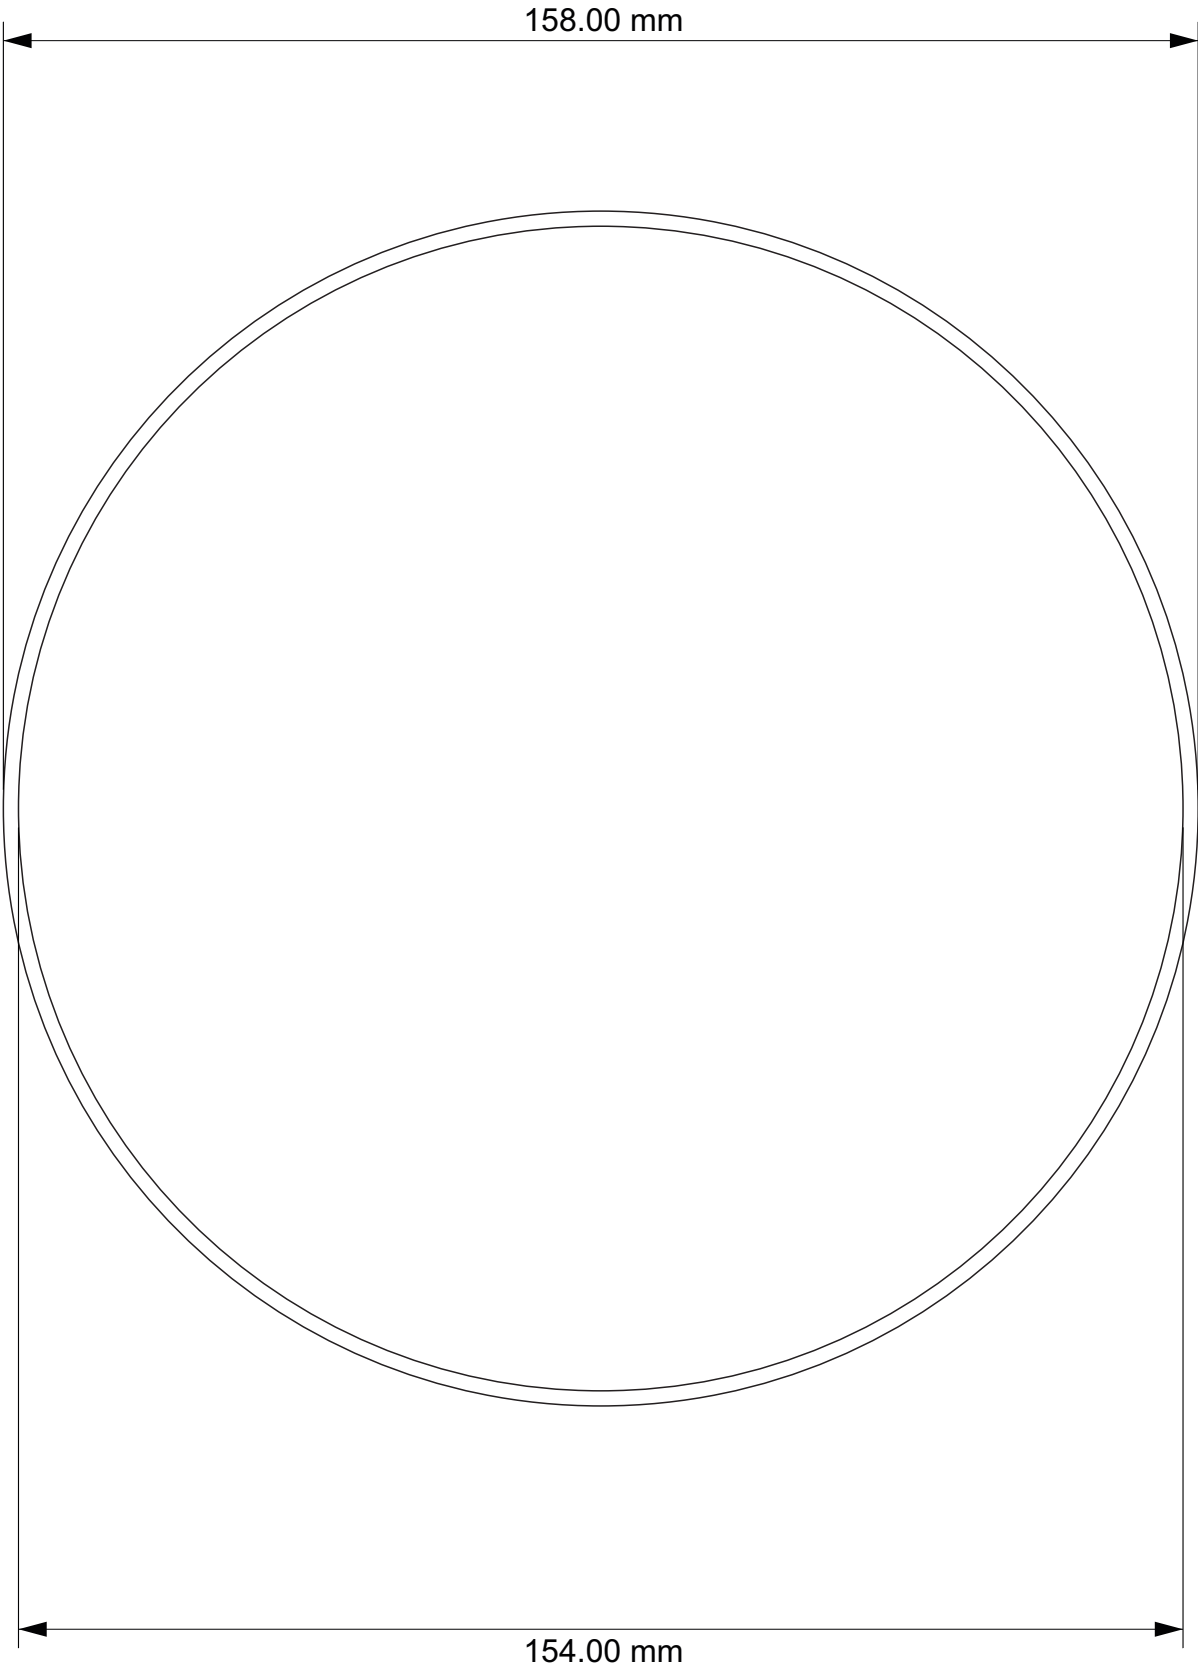

Hobby Heaven Tabletop Wargames Bases Template

Using this document you can quickly determine the exact base type required for your model.

How to use:

- Prepare your model,
- Select the page in the template and the corresponding base size,
- Print the page in the template and the corresponding base size, using a home printer on plain paper (A4 size) and check how the model fits into the template.
- Use the original scale of the document and do not resize it to get the correct dimensions.
- TIP. The inner base line is the boundary of the main base plane. The outer line is the boundary of the bottom edge of the base. All bases extend downwards (unless otherwise indicated). So follow the inside line to determine if your model will fit on the type of base you have chosen.

Table of Contents

Round Bases	4
25mm Round Bases	4
25mm Round Slotted Bases	5
28mm Round Bases	6
32mm Round Bases	7
40mm Round Bases	8
50mm Round Bases	9
60mm Round Bases	10
70mm Round Bases	11
80mm Round Bases	12
90mm Round Bases	13
100mm Round Bases	14
130mm Round Bases	15
160mm Round Bases	16
Oval Bases	17
60x35mm Oval Bases	17
70x25mm Pill Bases (bike bases)	18
75x42mm Oval Bases	19
90x52mm Oval Bases	20
105x70mm Oval Bases	21
120x92mm Oval Bases	22
150x95mm Oval Bases	23
170x105mm Oval Bases	24
Square Bases	25
20mm Square Bases	25
20mm Square Slotted Bases	26
25mm Square Bases	27

80mm round base

90mm round bases

100mm round bases

130mm round bases

160mm round bases

60x35mm oval bases

50x25mm Pill Bike Bases

75x42mm oval

90x52mm Oval Bases

105x70mm Oval Bases

120x92mm Oval Bases

150x95mm Oval Bases

170x105mm Oval Bases

20mm Square Bases

20mm Square Slotted Bases

25mm Square Bases