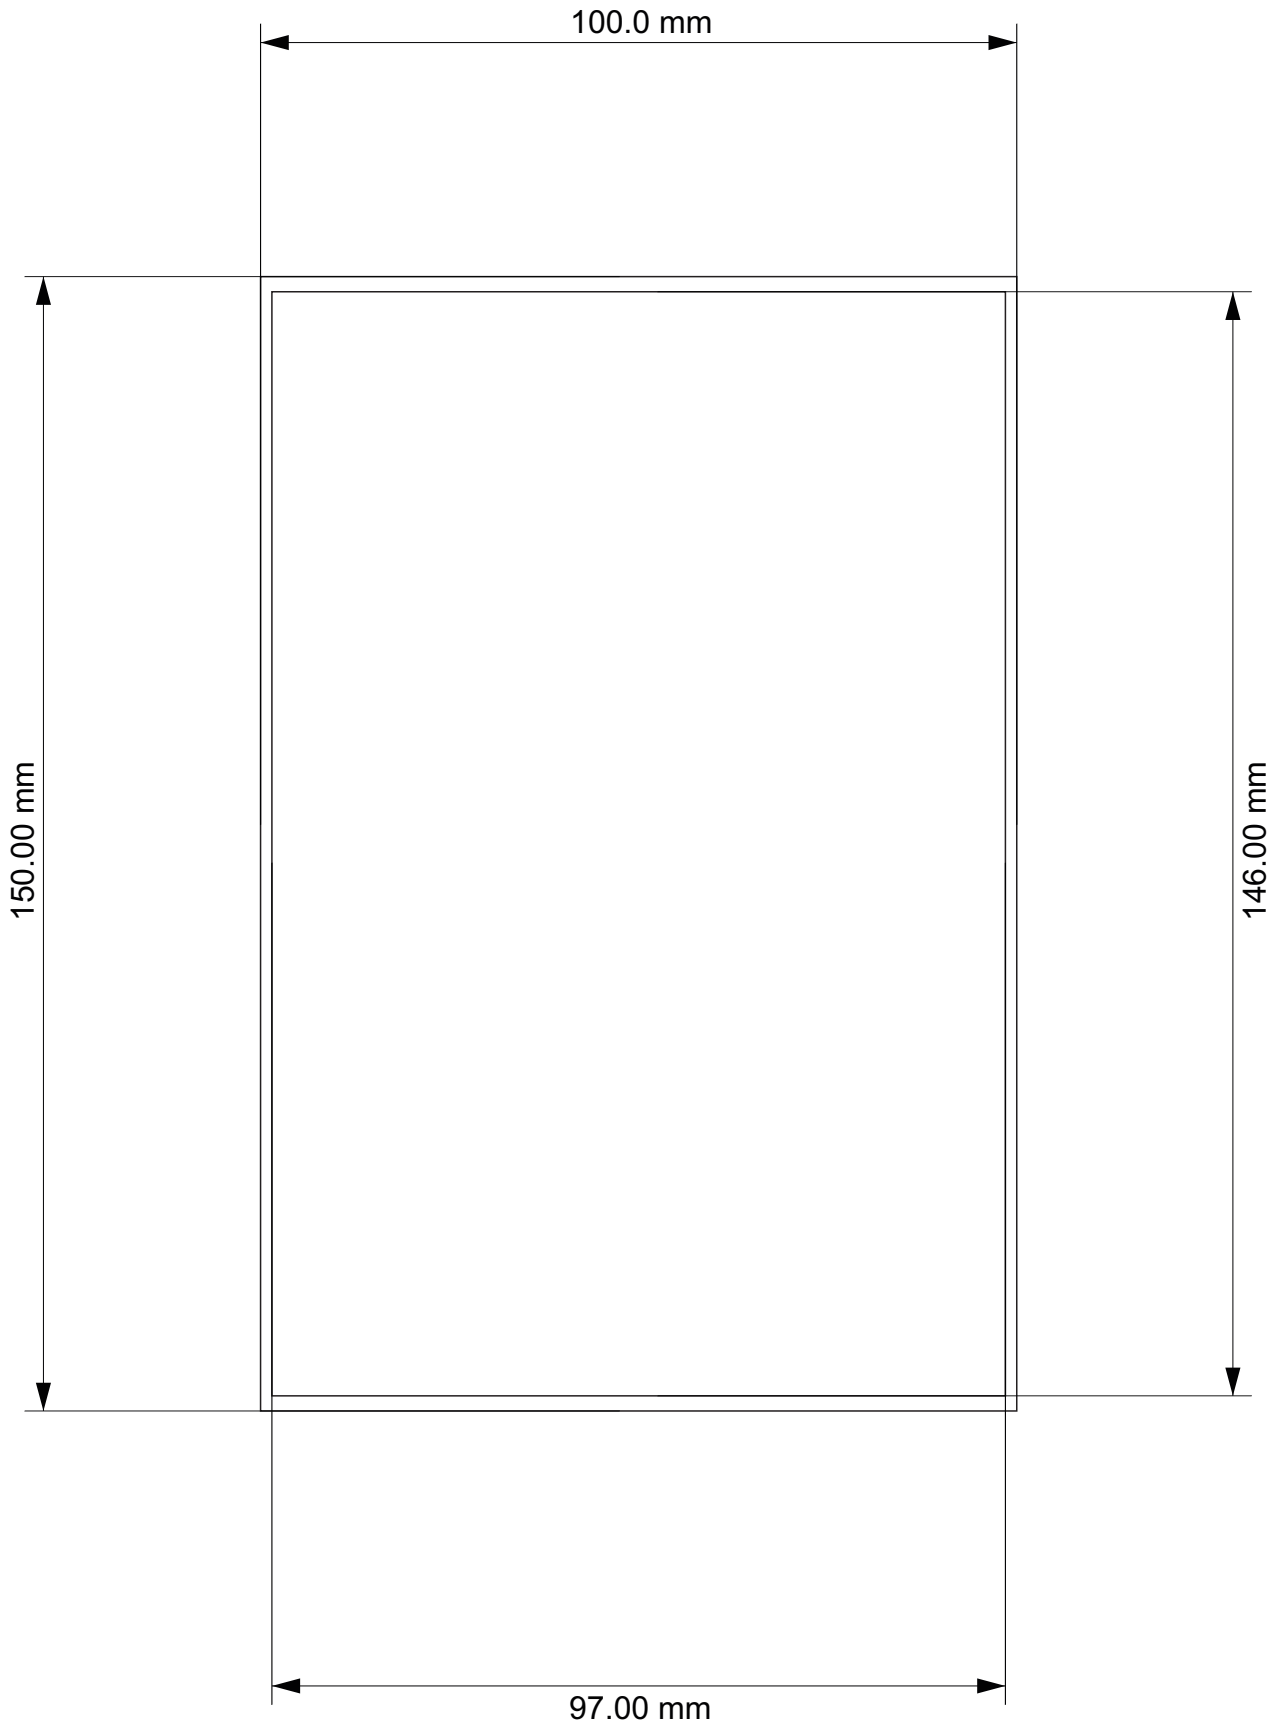

Hobby Heaven Tabletop Wargames Bases Template

Using this document you can quickly determine the exact base type required for your model.

How to use:

- Prepare your model,
- Select the page in the template and the corresponding base size,
- Print the page in the template and the corresponding base size, using a home printer on plain paper (A4 size) and check how the model fits into the template.
- Use the original scale of the document and do not resize it to get the correct dimensions.
- TIP. The inner base line is the boundary of the main base plane. The outer line is the boundary of the bottom edge of the base. All bases extend downwards (unless otherwise indicated). So follow the inside line to determine if your model will fit on the type of base you have chosen.

80mm round base

90mm round bases

100mm round bases

130mm round bases

160mm round bases

60x35mm oval bases

50x25mm Pill Bike Bases

75x42mm oval

90x52mm Oval Bases

105x70mm Oval Bases

120x92mm Oval Bases

150x95mm Oval Bases

170x105mm Oval Bases

20mm Square Bases

20mm Square Slotted Bases

25mm Square Bases

25mm Square Slotted Bases

40mm Square Bases

50mm Square Bases

50x25mm Rectangle Bases

75x50mm Rectangle Bases

100x50mm Rectangle Bases

150x100mm Rectangle Bases

30mm Hexagonal Bases