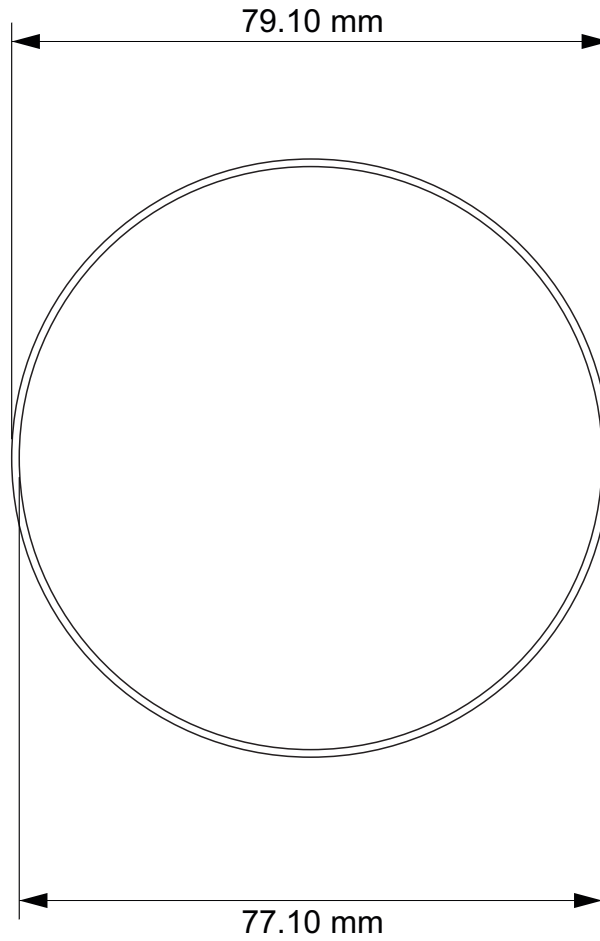

80mm round base