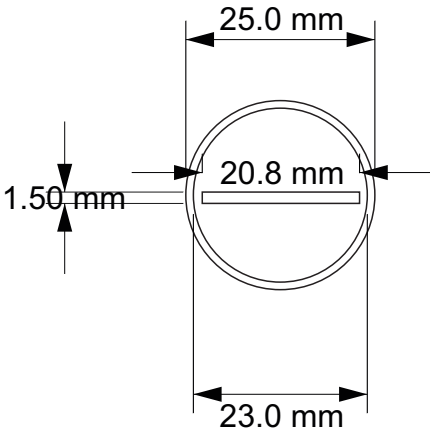

25mm Round Slotted Bases