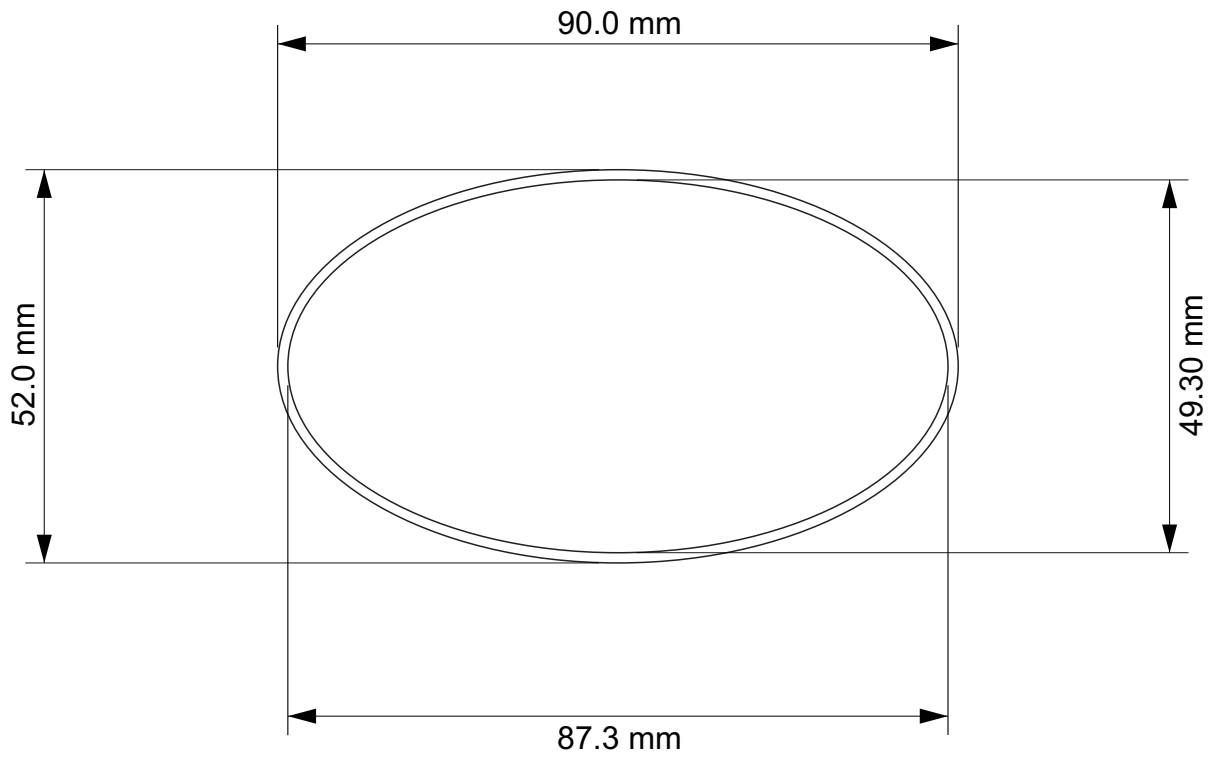

Hobby Heaven Tabletop Wargames Bases Template

Using this document you can quickly determine the exact base type required for your model.

How to use:

- Prepare your model,
- Select the page in the template and the corresponding base size,
- Print the page in the template and the corresponding base size, using a home printer on plain paper (A4 size) and check how the model fits into the template.
- Use the original scale of the document and do not resize it to get the correct dimensions.
- TIP. The inner base line is the boundary of the main base plane. The outer line is the boundary of the bottom edge of the base. All bases extend downwards (unless otherwise indicated). So follow the inside line to determine if your model will fit on the type of base you have chosen.

80mm round base

90mm round bases

100mm round bases

130mm round bases

160mm round bases

60x35mm oval bases

50x25mm Pill Bike Bases

75x42mm oval

90x52mm Oval Bases

105x70mm Oval Bases

120x92mm Oval Bases

150x95mm Oval Bases

170x105mm Oval Bases

20mm Square Bases

20mm Square Slotted Bases

25mm Square Bases