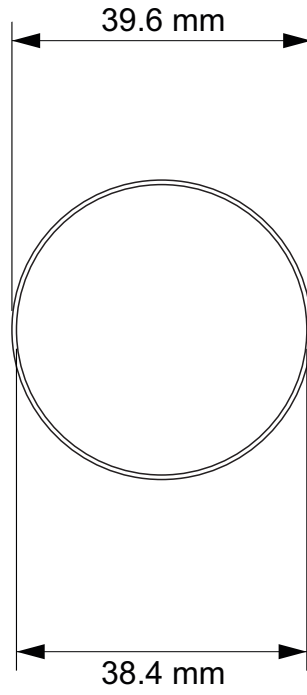

Hobby Heaven Tabletop Wargames Bases Template

Using this document you can quickly determine the exact base type required for your model.

How to use:

- Prepare your model,
- Select the page in the template and the corresponding base size,
- Print the page in the template and the corresponding base size, using a home printer on plain paper (A4 size) and check how the model fits into the template.
- Use the original scale of the document and do not resize it to get the correct dimensions.
- TIP. The inner base line is the boundary of the main base plane. The outer line is the boundary of the bottom edge of the base. All bases extend downwards (unless otherwise indicated). So follow the inside line to determine if your model will fit on the type of base you have chosen.

20mm Square Slotted Bases	26
25mm Square Bases	27
25mm Square Slotted Bases	28
40mm Square Bases	29
50mm Square Bases	30
Rectangle Bases	30
50x25mm Rectangle Bases	31
75x50mm Rectangle Bases	32
100x50mm Rectangle Bases	33
150x100mm Rectangle Bases	34
Hexagonal Bases	35
30mm Hexagonal Bases	35

25mm Round Bases

25mm Round Slotted Bases

28mm Round Bases

32mm round bases

40mm round bases

50mm round bases

60mm round base

70mm round base

90x52mm Oval Bases

105x70mm Oval Bases

120x92mm Oval Bases

150x95mm Oval Bases

170x105mm Oval Bases

20mm Square Bases

20mm Square Slotted Bases

25mm Square Bases