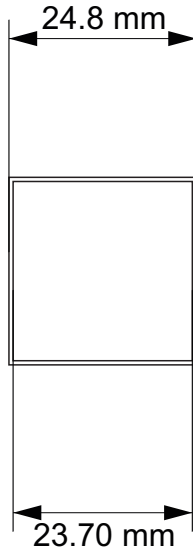

Hobby Heaven Tabletop Wargames Bases Template

Using this document you can quickly determine the exact base type required for your model.

How to use:

- Prepare your model,
- Select the page in the template and the corresponding base size,
- Print the page in the template and the corresponding base size, using a home printer on plain paper (A4 size) and check how the model fits into the template.
- Use the original scale of the document and do not resize it to get the correct dimensions.
- TIP. The inner base line is the boundary of the main base plane. The outer line is the boundary of the bottom edge of the base. All bases extend downwards (unless otherwise indicated). So follow the inside line to determine if your model will fit on the type of base you have chosen.

80mm round base

90mm round bases

100mm round bases

130mm round bases

160mm round bases

60x35mm oval bases

50x25mm Pill Bike Bases

75x42mm oval

90x52mm Oval Bases

105x70mm Oval Bases

120x92mm Oval Bases

150x95mm Oval Bases

170x105mm Oval Bases

20mm Square Bases

20mm Square Slotted Bases

25mm Square Bases

25mm Square Slotted Bases

40mm Square Bases

50mm Square Bases

50x25mm Rectangle Bases

75x50mm Rectangle Bases

100x50mm Rectangle Bases

150x100mm Rectangle Bases

30mm Hexagonal Bases