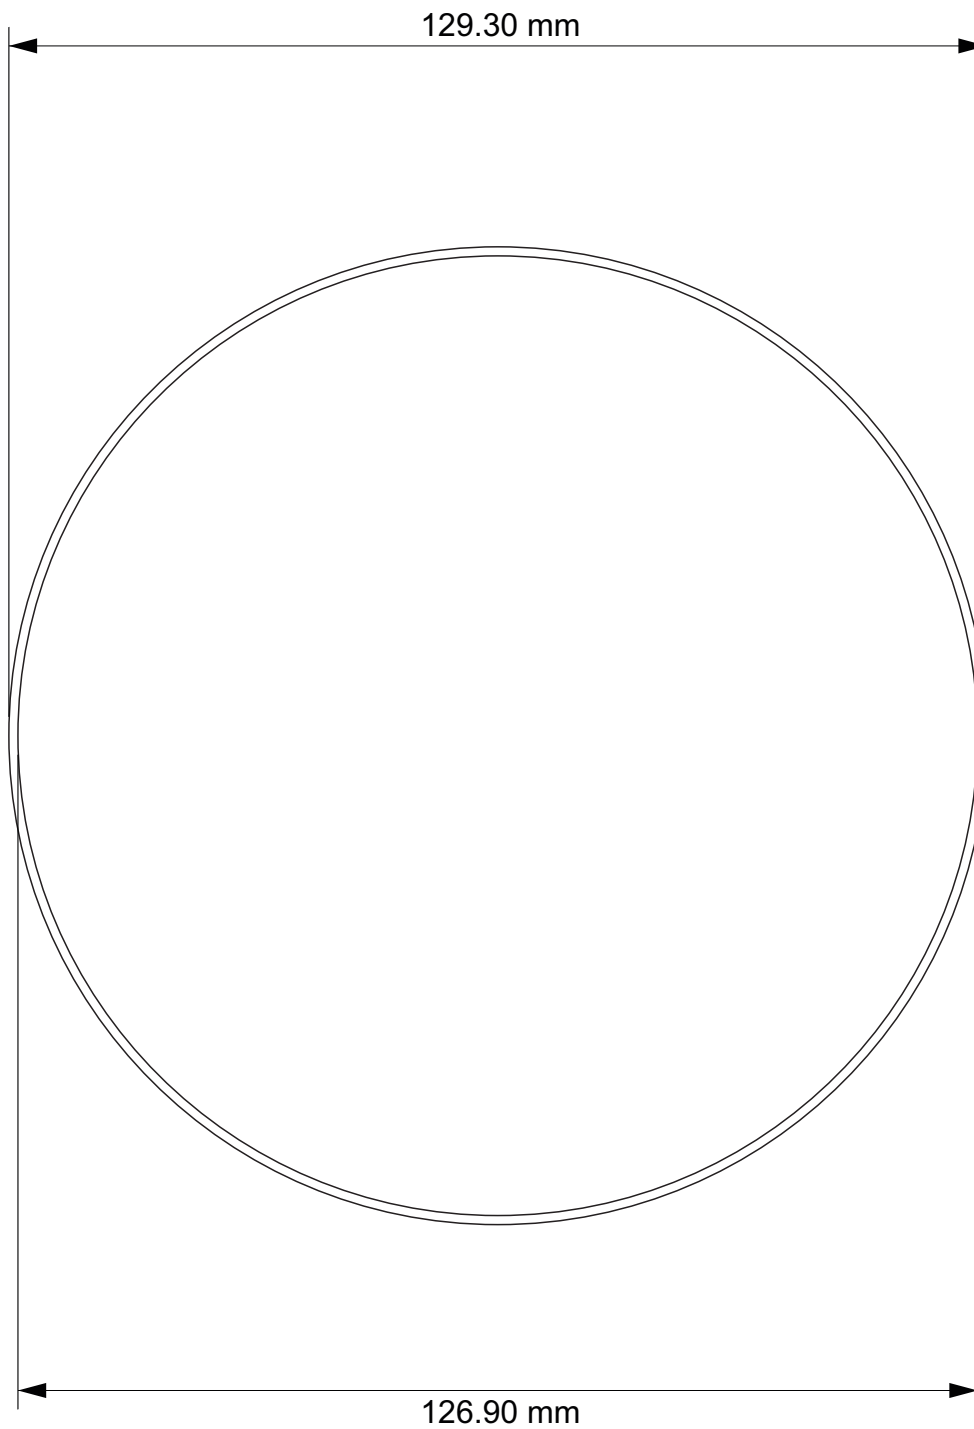

Hobby Heaven Tabletop Wargames Bases Template

Using this document you can quickly determine the exact base type required for your model.

How to use:

- Prepare your model,
- Select the page in the template and the corresponding base size,
- Print the page in the template and the corresponding base size, using a home printer on plain paper (A4 size) and check how the model fits into the template.
- Use the original scale of the document and do not resize it to get the correct dimensions.
- TIP. The inner base line is the boundary of the main base plane. The outer line is the boundary of the bottom edge of the base. All bases extend downwards (unless otherwise indicated). So follow the inside line to determine if your model will fit on the type of base you have chosen.

80mm round base

90mm round bases

100mm round bases

130mm round bases

160mm round bases

60x35mm oval bases

50x25mm Pill Bike Bases

75x42mm oval

90x52mm Oval Bases

105x70mm Oval Bases

120x92mm Oval Bases

150x95mm Oval Bases

170x105mm Oval Bases

20mm Square Bases

20mm Square Slotted Bases

25mm Square Bases

25mm Square Slotted Bases

40mm Square Bases

50mm Square Bases

50x25mm Rectangle Bases

75x50mm Rectangle Bases

100x50mm Rectangle Bases

150x100mm Rectangle Bases

30mm Hexagonal Bases