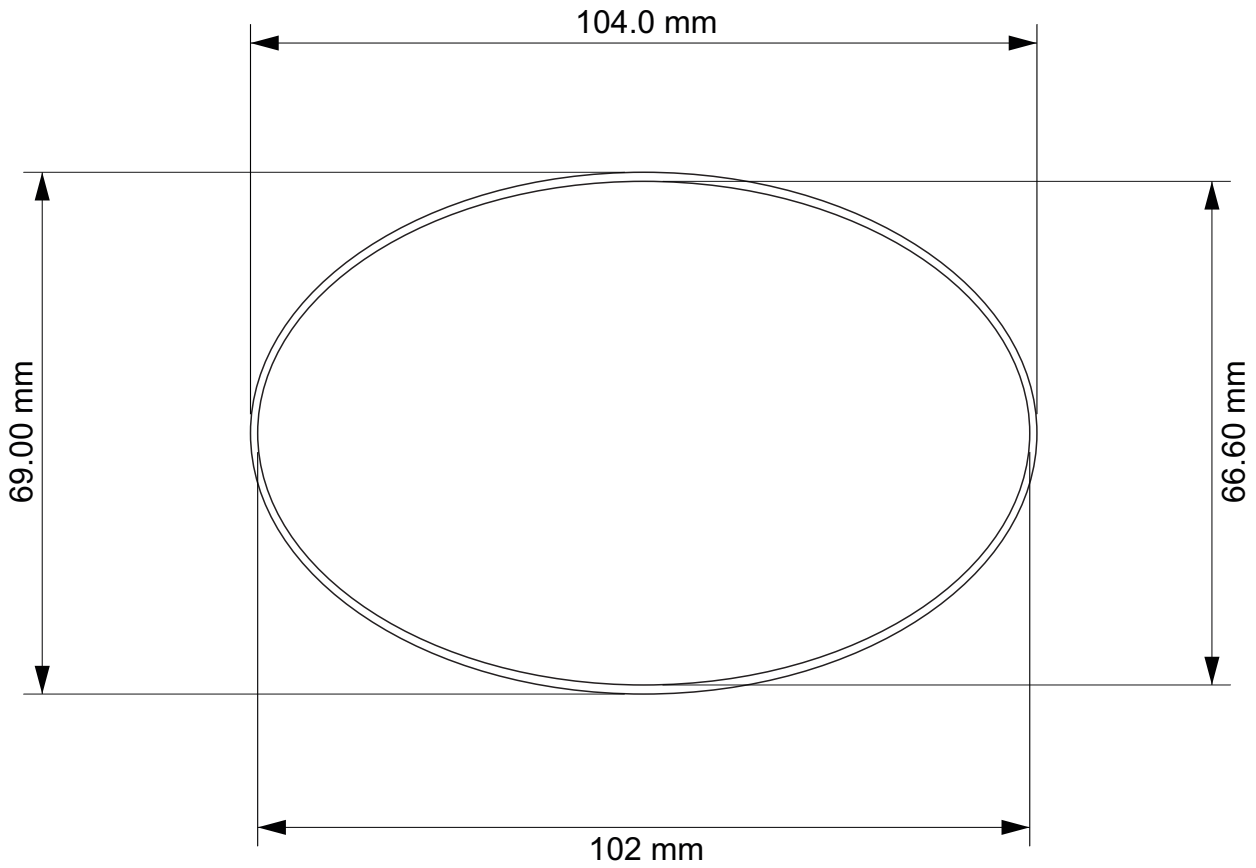

Hobby Heaven Tabletop Wargames Bases Template

Using this document you can quickly determine the exact base type required for your model.

How to use:

- Prepare your model,
- Select the page in the template and the corresponding base size,
- Print the page in the template and the corresponding base size, using a home printer on plain paper (A4 size) and check how the model fits into the template.
- Use the original scale of the document and do not resize it to get the correct dimensions.
- TIP. The inner base line is the boundary of the main base plane. The outer line is the boundary of the bottom edge of the base. All bases extend downwards (unless otherwise indicated). So follow the inside line to determine if your model will fit on the type of base you have chosen.

80mm round base

90mm round bases

100mm round bases

130mm round bases

160mm round bases

60x35mm oval bases

50x25mm Pill Bike Bases

75x42mm oval

90x52mm Oval Bases

105x70mm Oval Bases

120x92mm Oval Bases

150x95mm Oval Bases

170x105mm Oval Bases

20mm Square Bases

20mm Square Slotted Bases

25mm Square Bases

25mm Square Slotted Bases

40mm Square Bases

50mm Square Bases

50x25mm Rectangle Bases

75x50mm Rectangle Bases

100x50mm Rectangle Bases

150x100mm Rectangle Bases

30mm Hexagonal Bases