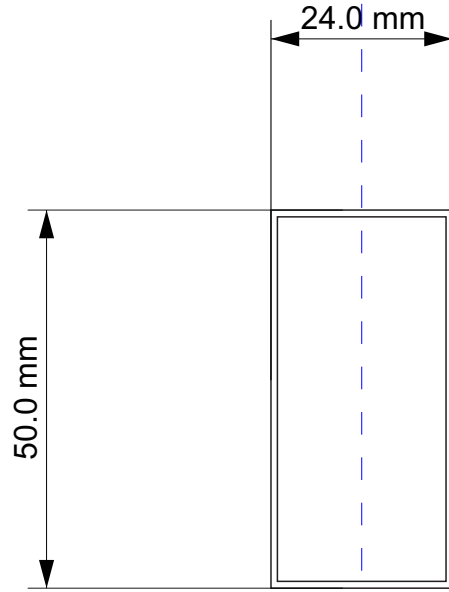

Hobby Heaven Tabletop Wargames Bases Template

Using this document you can quickly determine the exact base type required for your model.

How to use:

- Prepare your model,
- Select the page in the template and the corresponding base size,
- Print the page in the template and the corresponding base size, using a home printer on plain paper (A4 size) and check how the model fits into the template.
- Use the original scale of the document and do not resize it to get the correct dimensions.
- TIP. The inner base line is the boundary of the main base plane. The outer line is the boundary of the bottom edge of the base. All bases extend downwards (unless otherwise indicated). So follow the inside line to determine if your model will fit on the type of base you have chosen.

90x52mm Oval Bases

105x70mm Oval Bases

120x92mm Oval Bases

150x95mm Oval Bases

170x105mm Oval Bases

20mm Square Bases

20mm Square Slotted Bases

25mm Square Bases

25mm Square Slotted Bases

40mm Square Bases

50mm Square Bases

50x25mm Rectangle Bases

75x50mm Rectangle Bases

100x50mm Rectangle Bases

150x100mm Rectangle Bases

30mm Hexagonal Bases