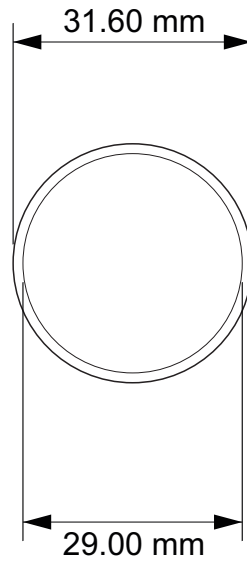

Hobby Heaven Tabletop Wargames Bases Template

Using this document you can quickly determine the exact base type required for your model.

How to use:

- Prepare your model,
- Select the page in the template and the corresponding base size,
- Print the page in the template and the corresponding base size, using a home printer on plain paper (A4 size) and check how the model fits into the template.
- Use the original scale of the document and do not resize it to get the correct dimensions.
- TIP. The inner base line is the boundary of the main base plane. The outer line is the boundary of the bottom edge of the base. All bases extend downwards (unless otherwise indicated). So follow the inside line to determine if your model will fit on the type of base you have chosen.

20mm Square Slotted Bases	26
25mm Square Bases	27
25mm Square Slotted Bases	28
40mm Square Bases	29
50mm Square Bases	30
Rectangle Bases	30
50x25mm Rectangle Bases	31
75x50mm Rectangle Bases	32
100x50mm Rectangle Bases	33
150x100mm Rectangle Bases	34
Hexagonal Bases	35
30mm Hexagonal Bases	35

25mm Round Bases

25mm Round Slotted Bases

28mm Round Bases

32mm round bases

40mm round bases

50mm round bases

60mm round base

70mm round base

90x52mm Oval Bases

105x70mm Oval Bases

120x92mm Oval Bases

150x95mm Oval Bases

170x105mm Oval Bases

20mm Square Bases

20mm Square Slotted Bases

25mm Square Bases