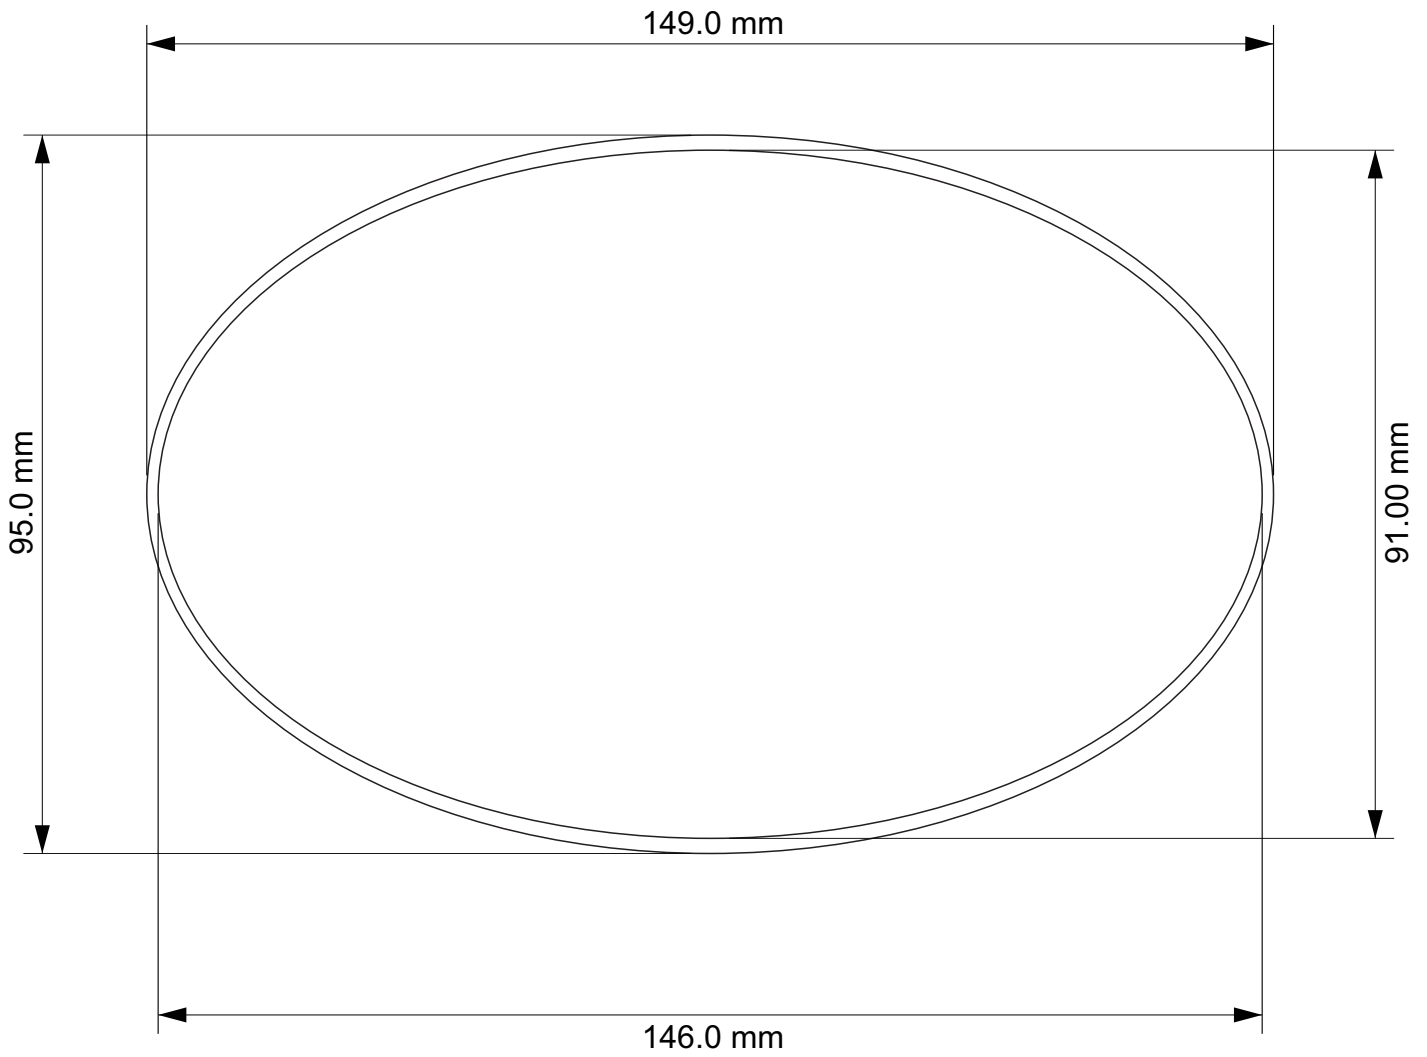

Hobby Heaven Tabletop Wargames Bases Template

Using this document you can quickly determine the exact base type required for your model.

How to use:

- Prepare your model,
- Select the page in the template and the corresponding base size,
- Print the page in the template and the corresponding base size, using a home printer on plain paper (A4 size) and check how the model fits into the template.
- Use the original scale of the document and do not resize it to get the correct dimensions.
- TIP. The inner base line is the boundary of the main base plane. The outer line is the boundary of the bottom edge of the base. All bases extend downwards (unless otherwise indicated). So follow the inside line to determine if your model will fit on the type of base you have chosen.

80mm round base

90mm round bases

100mm round bases

130mm round bases

160mm round bases

60x35mm oval bases

50x25mm Pill Bike Bases

75x42mm oval

90x52mm Oval Bases

105x70mm Oval Bases

120x92mm Oval Bases

150x95mm Oval Bases

170x105mm Oval Bases

20mm Square Bases

20mm Square Slotted Bases

25mm Square Bases

25mm Square Slotted Bases

40mm Square Bases

50mm Square Bases

50x25mm Rectangle Bases

75x50mm Rectangle Bases

100x50mm Rectangle Bases

150x100mm Rectangle Bases

30mm Hexagonal Bases