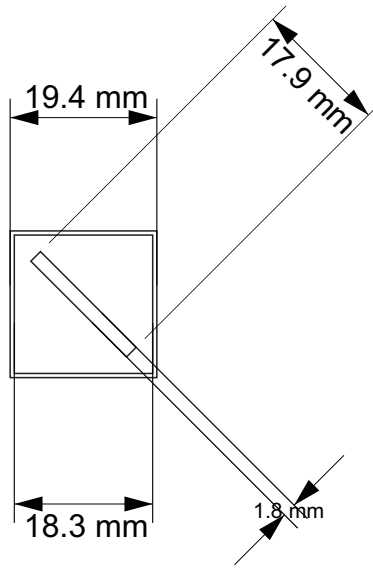

Hobby Heaven Tabletop Wargames Bases Template

Using this document you can quickly determine the exact base type required for your model.

How to use:

- Prepare your model,
- Select the page in the template and the corresponding base size,
- Print the page in the template and the corresponding base size, using a home printer on plain paper (A4 size) and check how the model fits into the template.
- Use the original scale of the document and do not resize it to get the correct dimensions.
- TIP. The inner base line is the boundary of the main base plane. The outer line is the boundary of the bottom edge of the base. All bases extend downwards (unless otherwise indicated). So follow the inside line to determine if your model will fit on the type of base you have chosen.

80mm round base

90mm round bases

100mm round bases

130mm round bases

160mm round bases

60x35mm oval bases

50x25mm Pill Bike Bases

75x42mm oval

90x52mm Oval Bases

105x70mm Oval Bases

120x92mm Oval Bases

150x95mm Oval Bases

170x105mm Oval Bases

20mm Square Bases

20mm Square Slotted Bases

25mm Square Bases

25mm Square Slotted Bases

40mm Square Bases

50mm Square Bases

50x25mm Rectangle Bases

75x50mm Rectangle Bases

100x50mm Rectangle Bases

150x100mm Rectangle Bases

30mm Hexagonal Bases