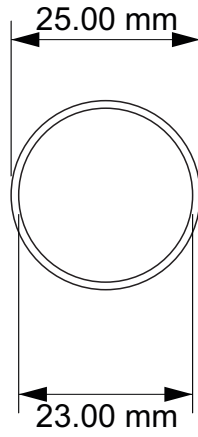

20mm Square Slotted Bases	26
25mm Square Bases	27
25mm Square Slotted Bases	28
40mm Square Bases	29
50mm Square Bases	30
Rectangle Bases	30
50x25mm Rectangle Bases	31
75x50mm Rectangle Bases	32
100x50mm Rectangle Bases	33
150x100mm Rectangle Bases	34
Hexagonal Bases	35
30mm Hexagonal Bases	35

25mm Round Bases