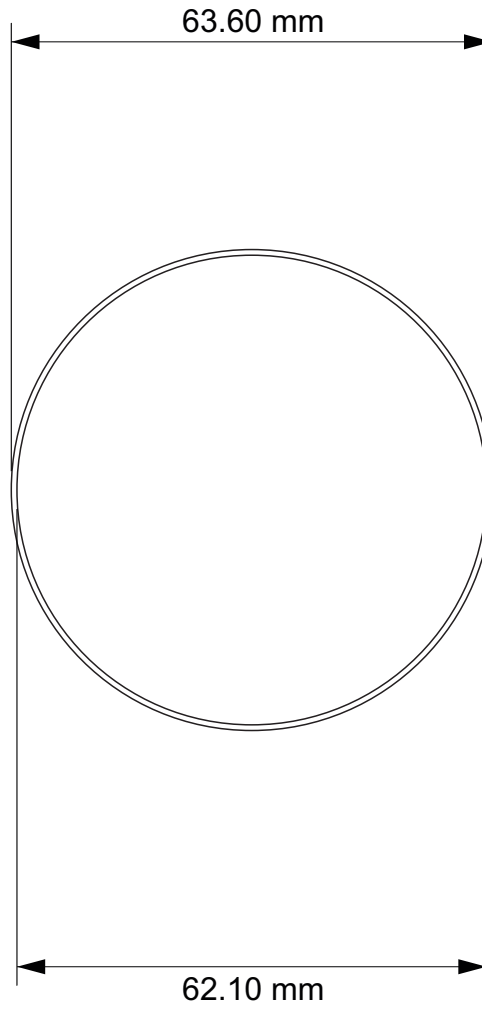

Hobby Heaven Tabletop Wargames Bases Template

Using this document you can quickly determine the exact base type required for your model.

How to use:

- Prepare your model,
- Select the page in the template and the corresponding base size,
- Print the page in the template and the corresponding base size, using a home printer on plain paper (A4 size) and check how the model fits into the template.
- Use the original scale of the document and do not resize it to get the correct dimensions.
- TIP. The inner base line is the boundary of the main base plane. The outer line is the boundary of the bottom edge of the base. All bases extend downwards (unless otherwise indicated). So follow the inside line to determine if your model will fit on the type of base you have chosen.

20mm Square Slotted Bases	26
25mm Square Bases	27
25mm Square Slotted Bases	28
40mm Square Bases	29
50mm Square Bases	30
Rectangle Bases	30
50x25mm Rectangle Bases	31
75x50mm Rectangle Bases	32
100x50mm Rectangle Bases	33
150x100mm Rectangle Bases	34
Hexagonal Bases	35
30mm Hexagonal Bases	35

25mm Round Bases

25mm Round Slotted Bases

28mm Round Bases

32mm round bases

40mm round bases

50mm round bases

60mm round base

70mm round base

90x52mm Oval Bases

105x70mm Oval Bases

120x92mm Oval Bases

150x95mm Oval Bases

170x105mm Oval Bases

20mm Square Bases

20mm Square Slotted Bases

25mm Square Bases