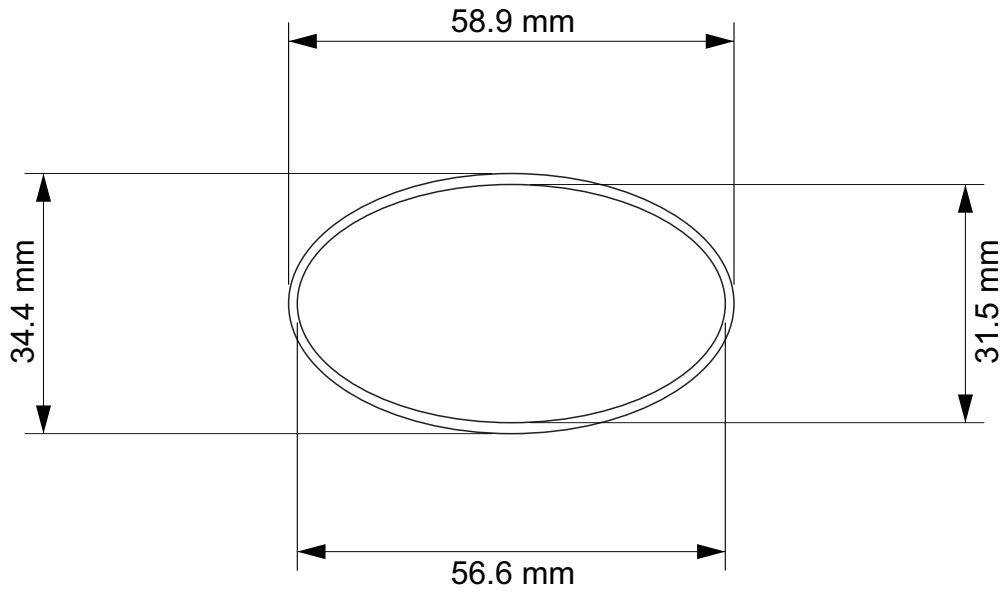

Hobby Heaven Tabletop Wargames Bases Template

Using this document you can quickly determine the exact base type required for your model.

How to use:

- Prepare your model,
- Select the page in the template and the corresponding base size,
- Print the page in the template and the corresponding base size, using a home printer on plain paper (A4 size) and check how the model fits into the template.
- Use the original scale of the document and do not resize it to get the correct dimensions.
- TIP. The inner base line is the boundary of the main base plane. The outer line is the boundary of the bottom edge of the base. All bases extend downwards (unless otherwise indicated). So follow the inside line to determine if your model will fit on the type of base you have chosen.

80mm round base

90mm round bases

100mm round bases

130mm round bases

160mm round bases

60x35mm oval bases

50x25mm Pill Bike Bases

75x42mm oval

90x52mm Oval Bases

105x70mm Oval Bases

120x92mm Oval Bases

150x95mm Oval Bases

170x105mm Oval Bases

20mm Square Bases

20mm Square Slotted Bases

25mm Square Bases

25mm Square Slotted Bases

40mm Square Bases

50mm Square Bases

50x25mm Rectangle Bases

75x50mm Rectangle Bases

100x50mm Rectangle Bases

150x100mm Rectangle Bases

30mm Hexagonal Bases