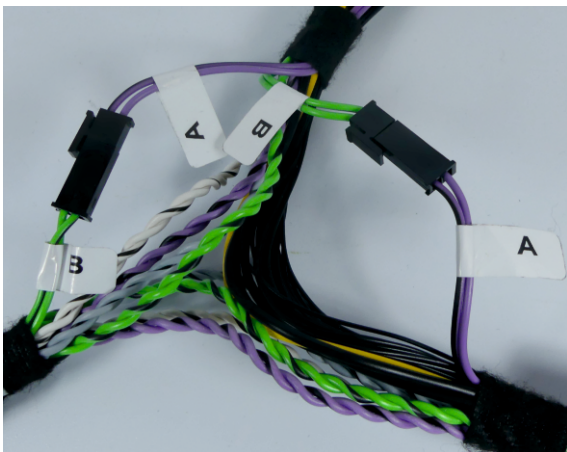

Possible accessories	SU-EXT2RCA	SU-EXT4RCA-MALE
	For Preout Channel 7&8	changes the microfit input to RCA plug

GLADEN[®] MOSCONI

== NEXT LEVEL CAR AUDIO ==

soundup cable guide

SU-MBUX-6CH

Base Audio

Connect plugs a and b as shown if **no** sound system is installed:

A to B

Advanced/Midline Soundsystem

Connect plugs a and b as shown if **a** sound system is installed:

A to A

for the correct function the pico 6|8 must be set to input 5 and 6 to lowlevel:
remove all jumpers from input 5 and 6