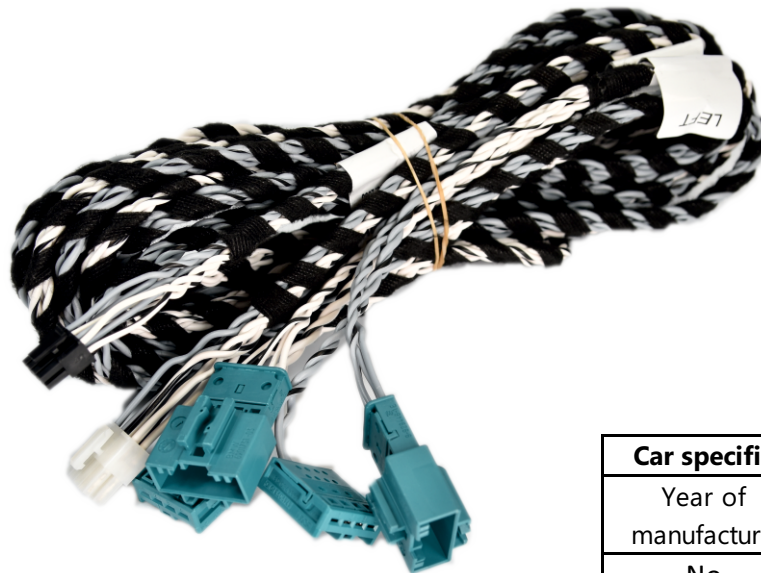

# GLADEN<sup>®</sup> MOSCONI

== NEXT LEVEL CAR AUDIO ==

## SU-BMW-PICO4

Vehicle specific harness for BMW

INPUT	Channel 1&2	Channel 3&4	Channel 5&6	Channel 7&8	Channel 9&10	Channel 11&12
Front	✓	✓				
Output	Channel 1&2	Channel 3&4	Channel 5&6	Channel 7&8	Channel 9&10	Channel 11&12
Front	✓					
Front sub		✓				

<b>Car specific</b>	BMW
Year of manufacture	>2005
No Soundsystem	✓

<b>Possible accessories</b>	SU-EXT4RCA-MALE
	changes the microfit input to RCA plug

Amplifier	compatibility	additional products	Attention
Pico 4 8	No	No	
Pico 6 8	No	No	
Pico 8 10	No	No	
Pico 4 /Pico4SA	✓	No	
ONE 130.4 DSP	✓	✓	need:SU-EXT4RCA-MALE